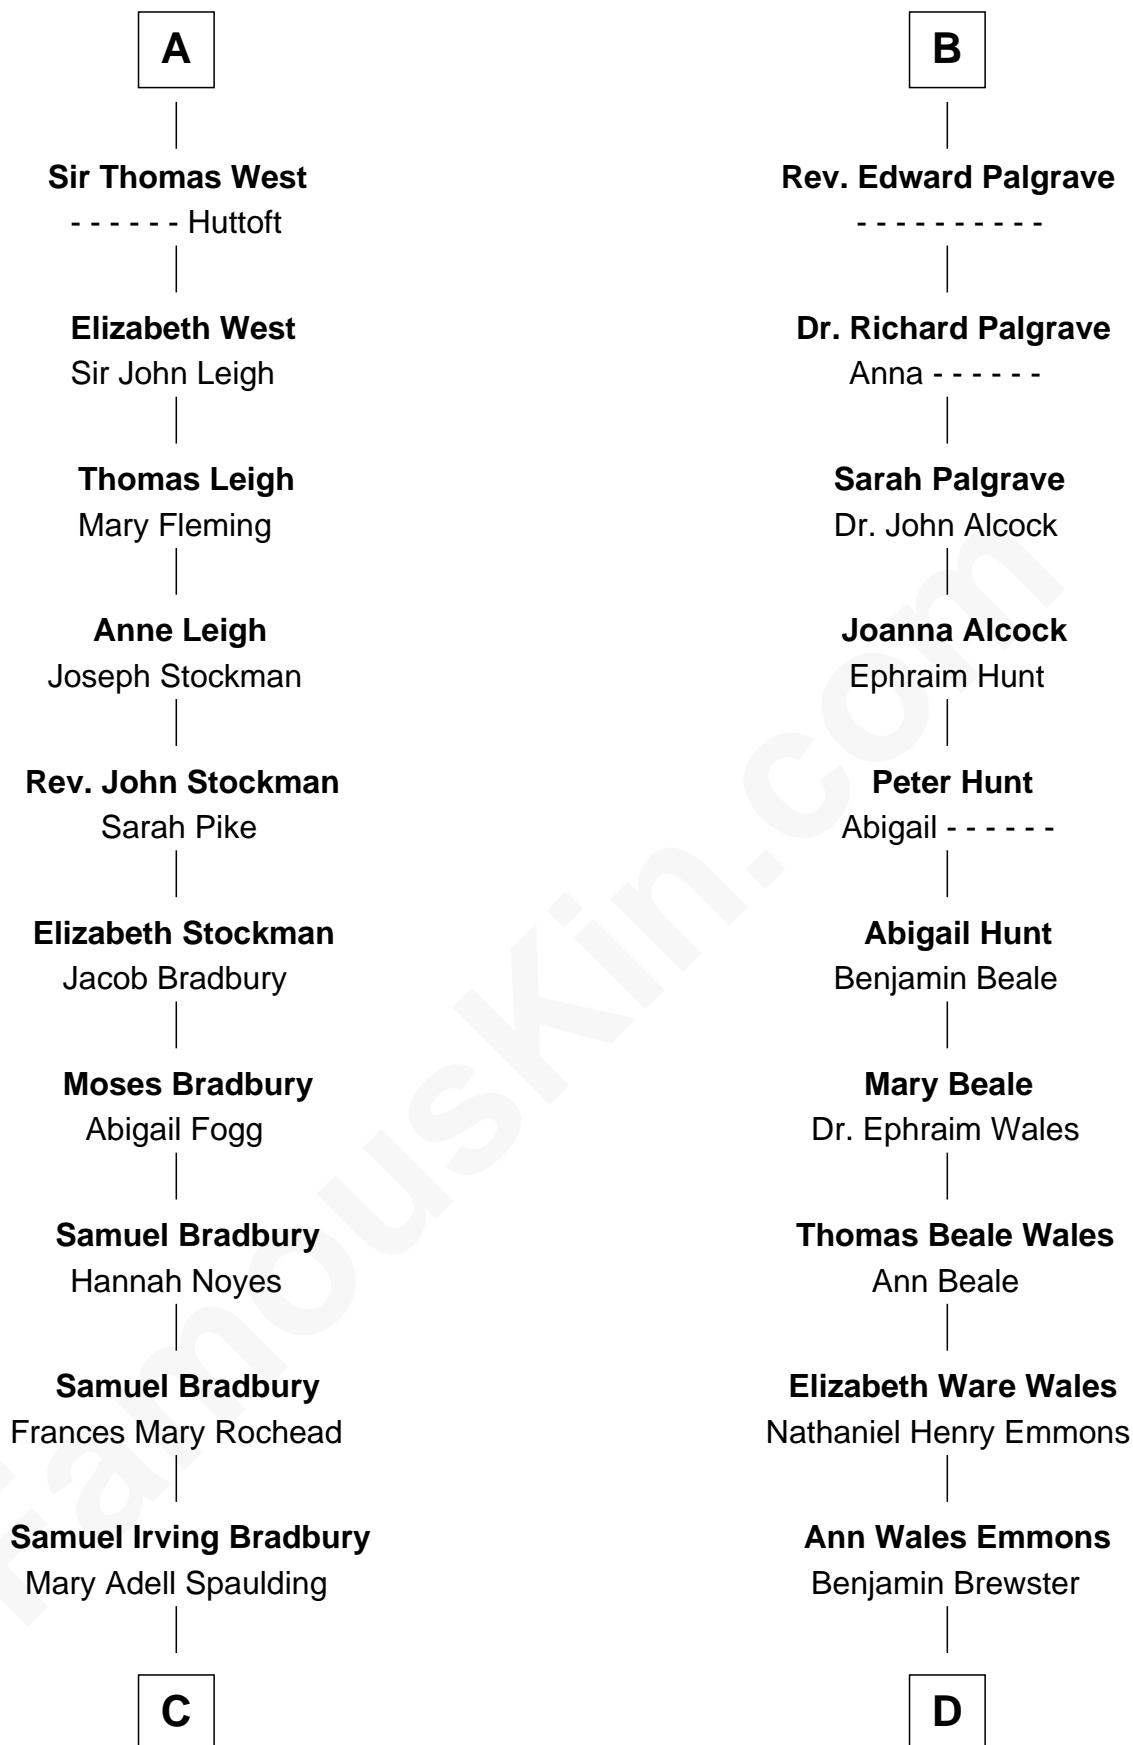

FamousKin.com Relationship Chart of

Ray Bradbury

Author of The Martian Chronicles

19th cousin 1 time removed of

Paget Brewster

TV Actress

C

Samuel Hinkston Bradbury

Minnie Alice Davis

Leonard Spaulding Bradbury

Esther Marie Moberg

Ray Bradbury

Author of [The Martian Chronicles](#)

D

Dr. George Washington Wales Brewster

Ellen Mackenzie Hodge

George Washington Wales Brewster

Joan Ryerson

Galen Brewster

Hathaway Tew

Paget Brewster

TV Actress