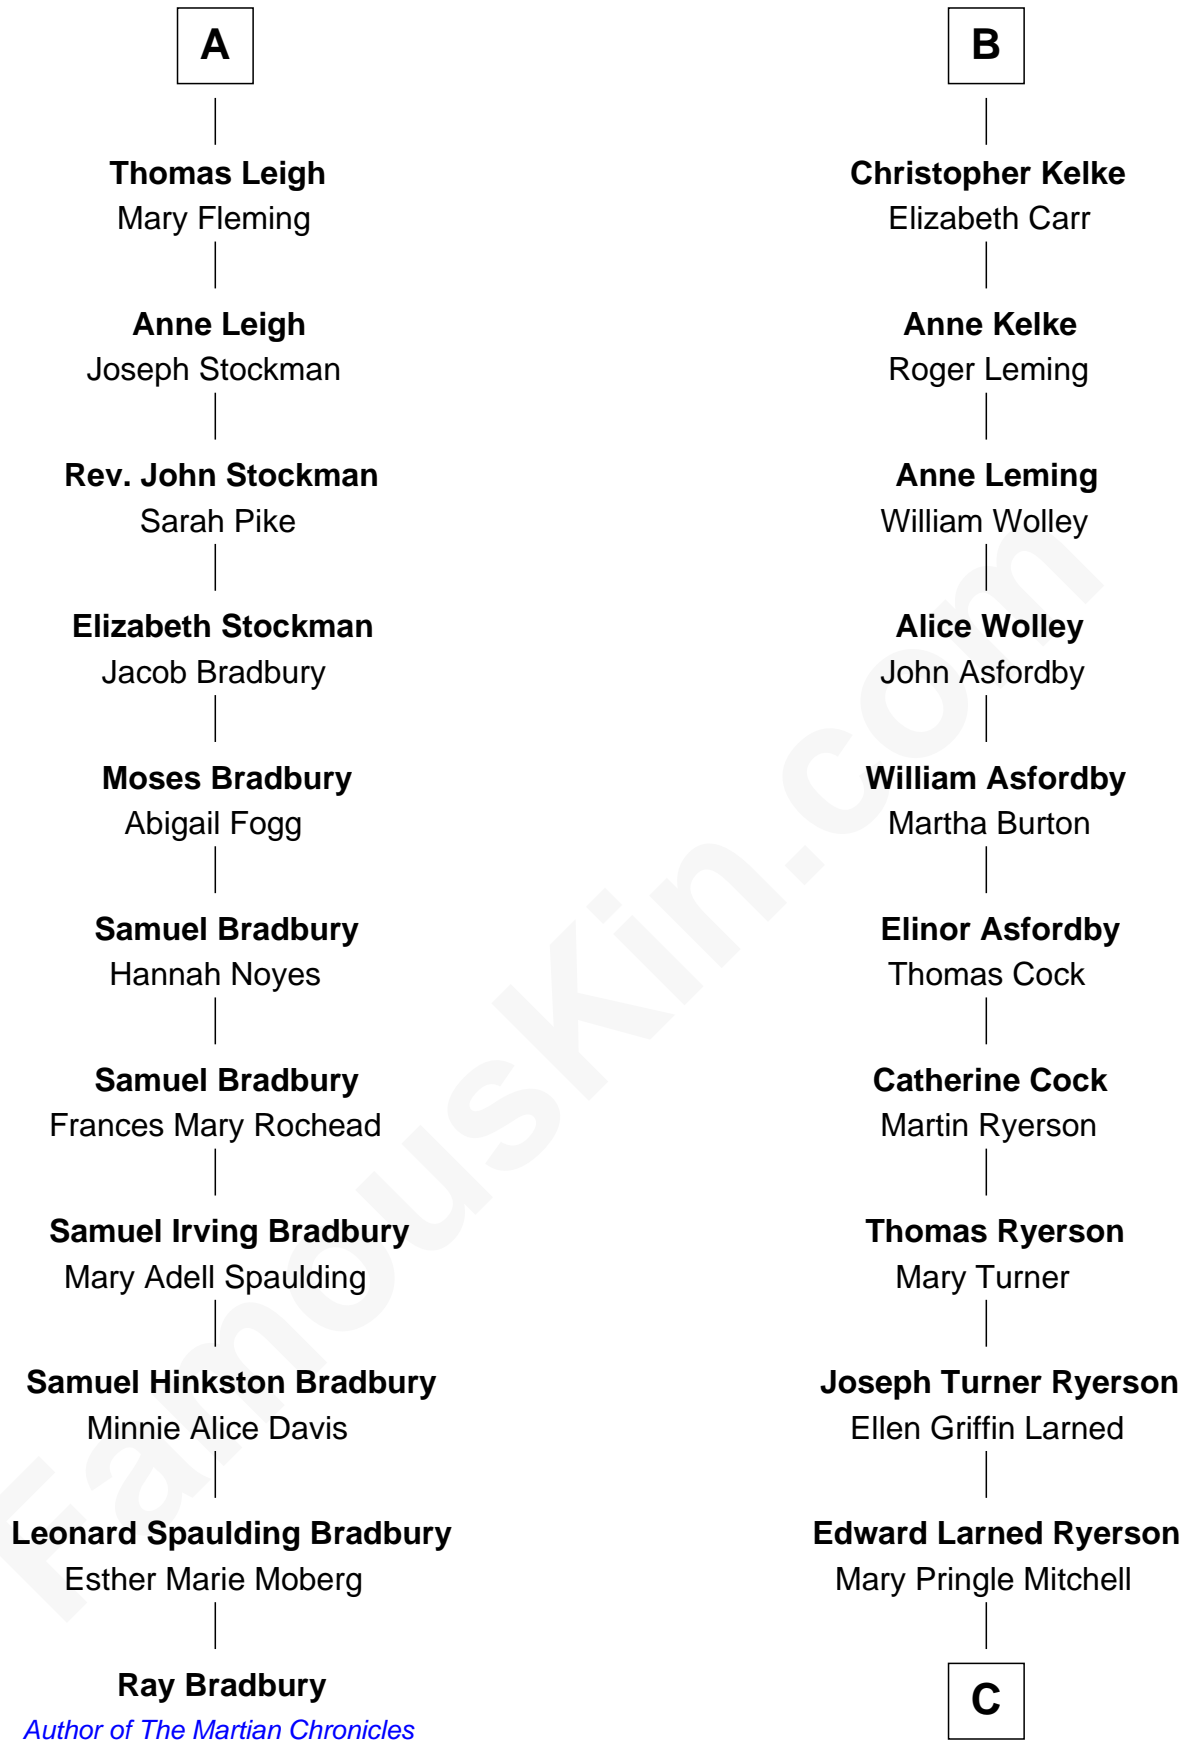

## Relationship Chart of

### Ray Bradbury

*Author of The Martian Chronicles*

17th cousin 3 times removed of

**Paget Brewster**  
TV Actress

**C**

**Donald Mitchell Ryerson**

Isabelle McGenniss

**Joan Ryerson**

George Washington Wales Brewster

**Galen Brewster**

Hathaway Tew

**Paget Brewster**

*TV Actress*