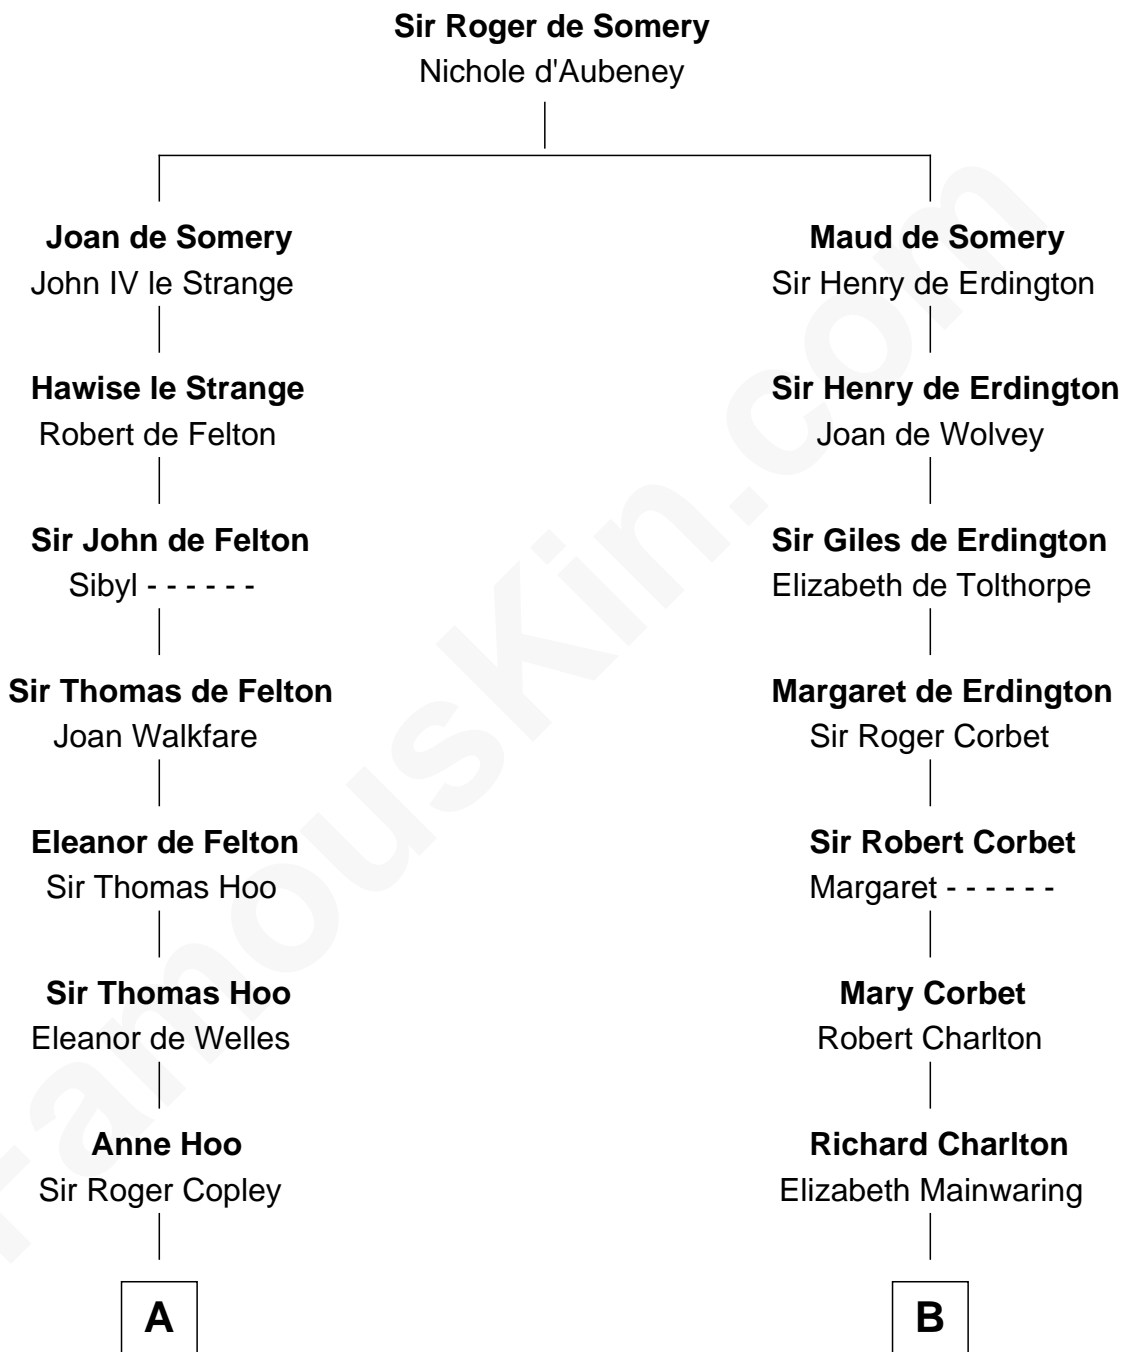

FamousKin.com

Relationship Chart of

Ray Bradbury

Author of The Martian Chronicles

19th cousin 2 times removed of

James Sherman

27th U.S. Vice-President

C

Samuel Bradbury
Frances Mary Rohead

Samuel Irving Bradbury
Mary Adell Spaulding

Samuel Hinkston Bradbury
Minnie Alice Davis

Leonard Spaulding Bradbury
Esther Marie Moberg

Ray Bradbury
Author of The Martian Chronicles