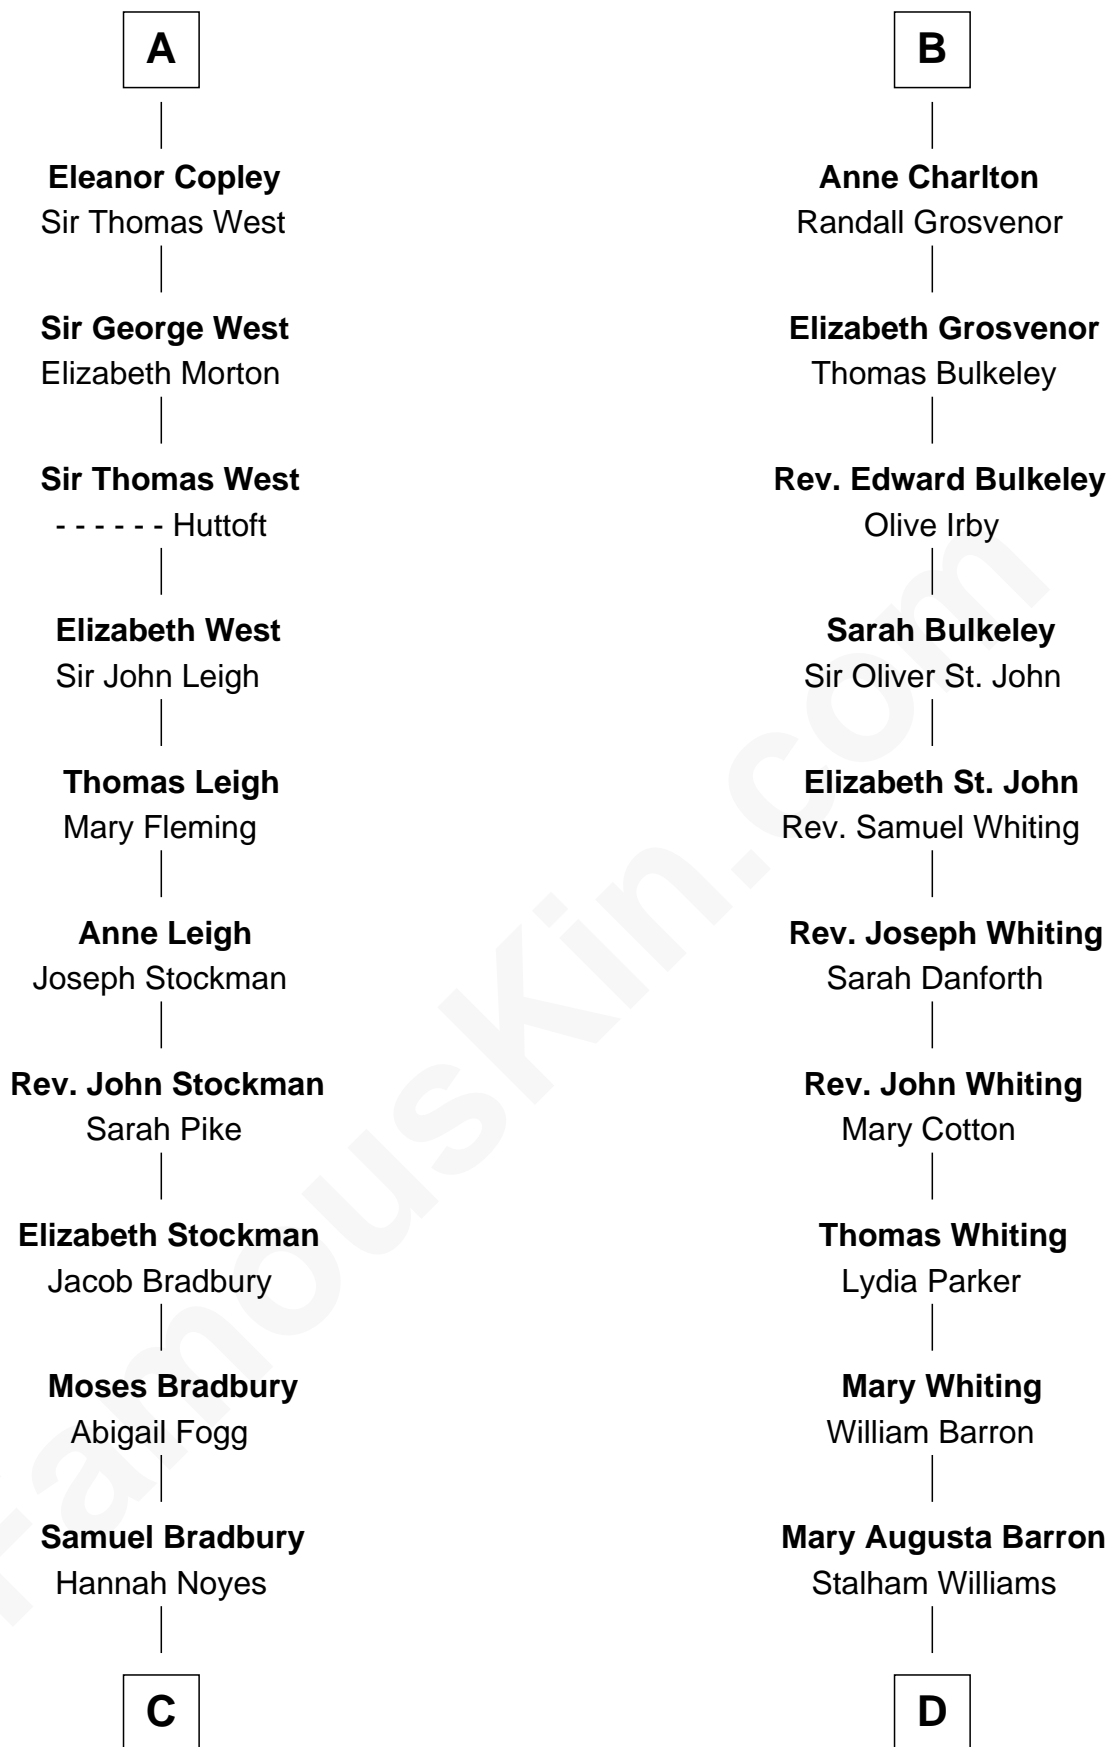

FamousKin.com

Relationship Chart of

Ray Bradbury

Author of The Martian Chronicles

19th cousin 2 times removed of

James Sherman

27th U.S. Vice-President

C

Samuel Bradbury
Frances Mary Rohead

Samuel Irving Bradbury
Mary Adell Spaulding

Samuel Hinkston Bradbury
Minnie Alice Davis

Leonard Spaulding Bradbury
Esther Marie Moberg

Ray Bradbury
Author of The Martian Chronicles