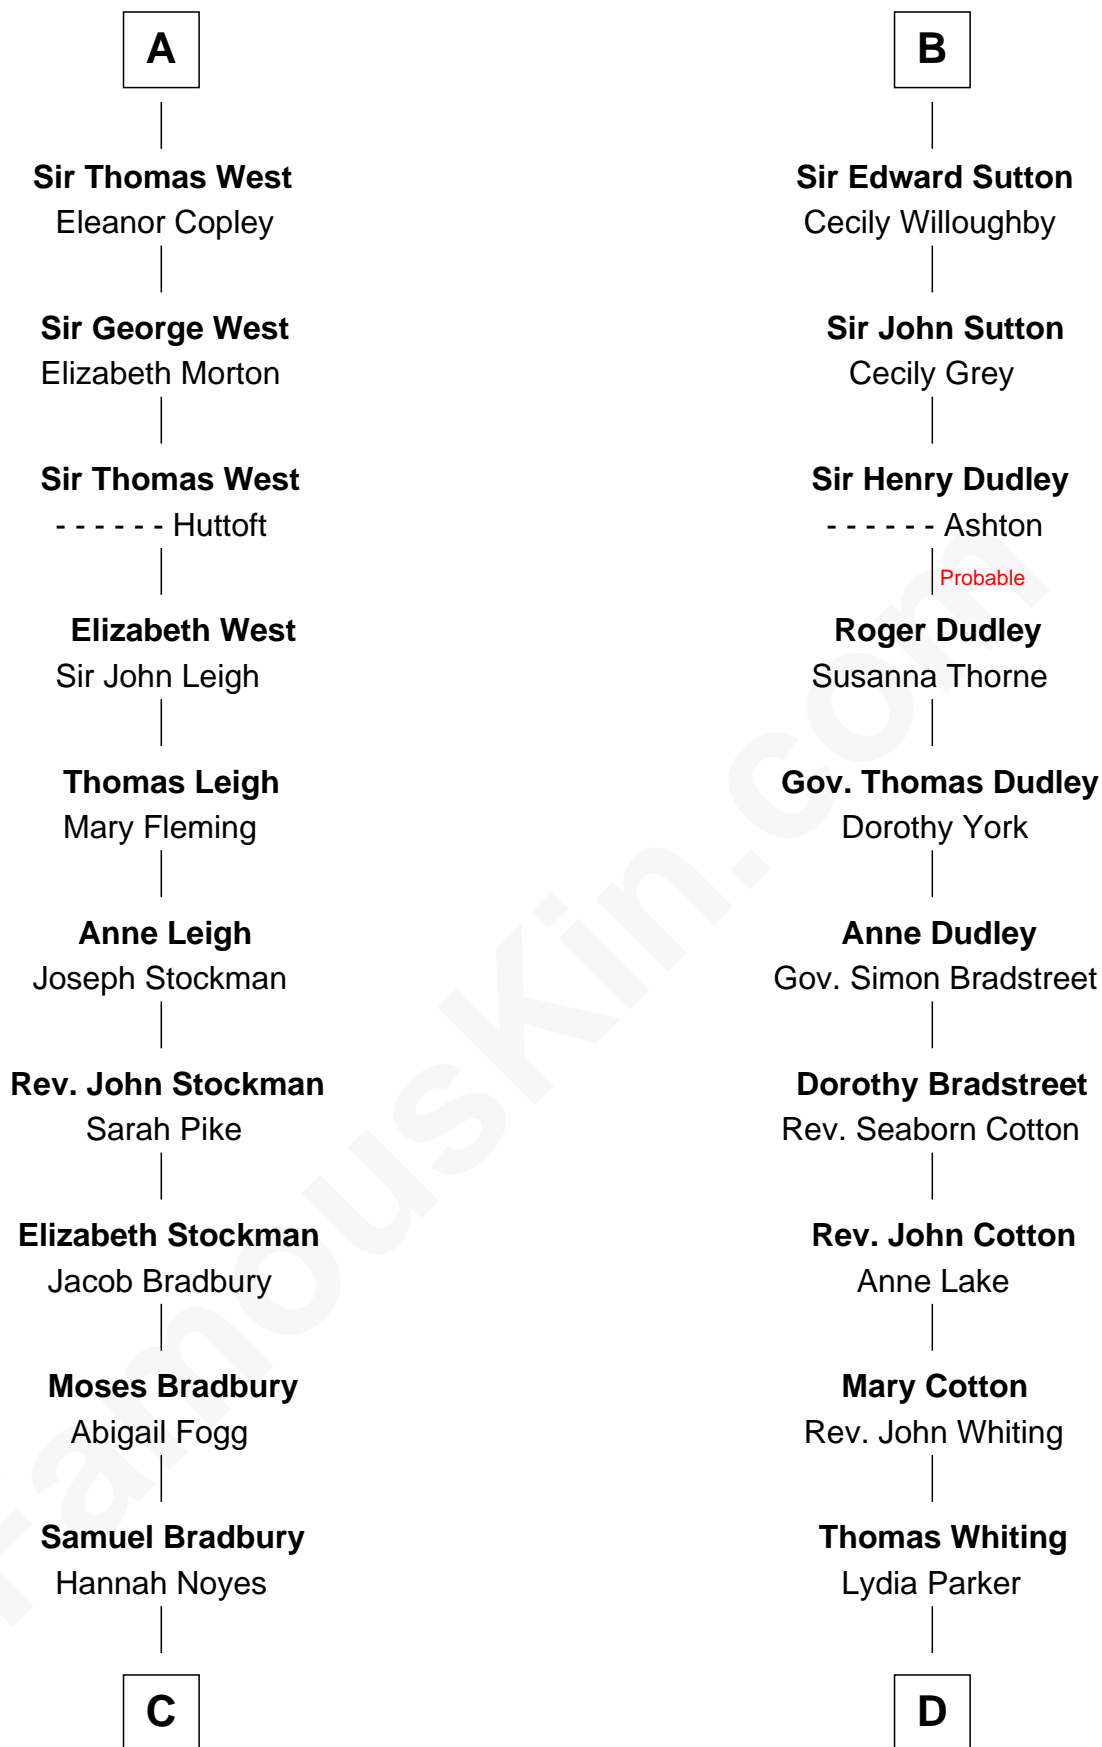

FamousKin.com Relationship Chart of

Ray Bradbury

Author of The Martian Chronicles

21st cousin of

James Sherman

27th U.S. Vice-President

C

Samuel Bradbury
Frances Mary Rohead

Samuel Irving Bradbury
Mary Adell Spaulding

Samuel Hinkston Bradbury
Minnie Alice Davis

Leonard Spaulding Bradbury
Esther Marie Moberg

Ray Bradbury
Author of The Martian Chronicles

D

Mary Whiting
William Barron