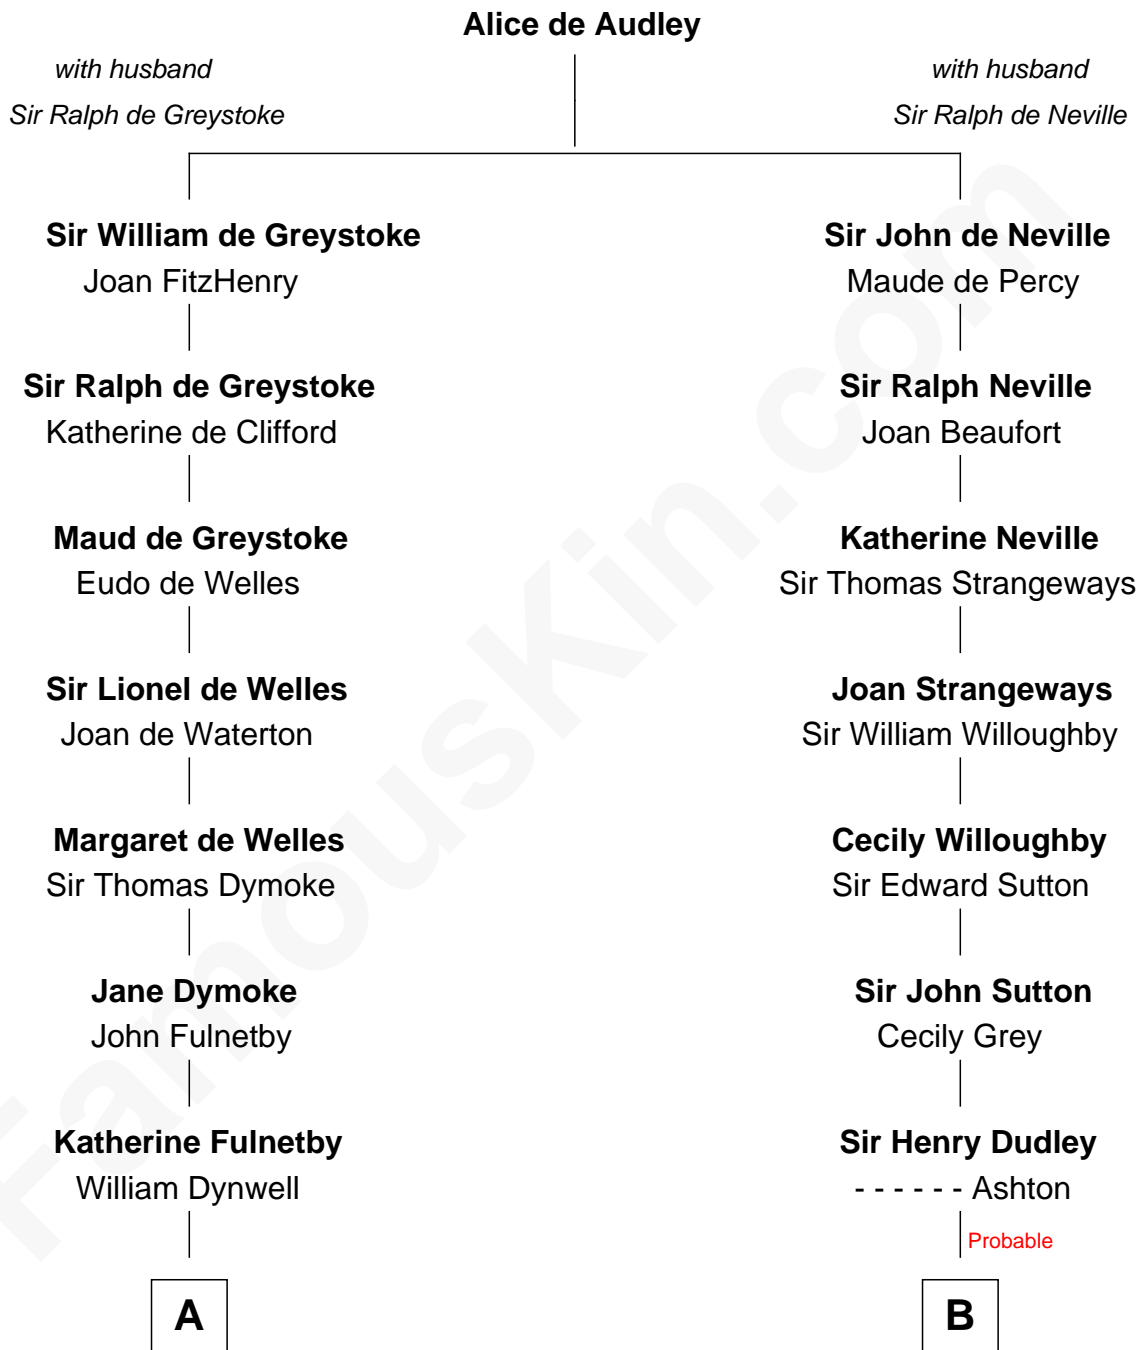

FamousKin.com Relationship Chart of

Ray Bradbury

Author of The Martian Chronicles

18th cousin 1 time removed of

James Sherman

27th U.S. Vice-President

C

Samuel Hinkston Bradbury

Minnie Alice Davis

Leonard Spaulding Bradbury

Esther Marie Moberg

Ray Bradbury

Author of The Martian Chronicles

D

Mary Frances Sherman

Richard Updike Sherman