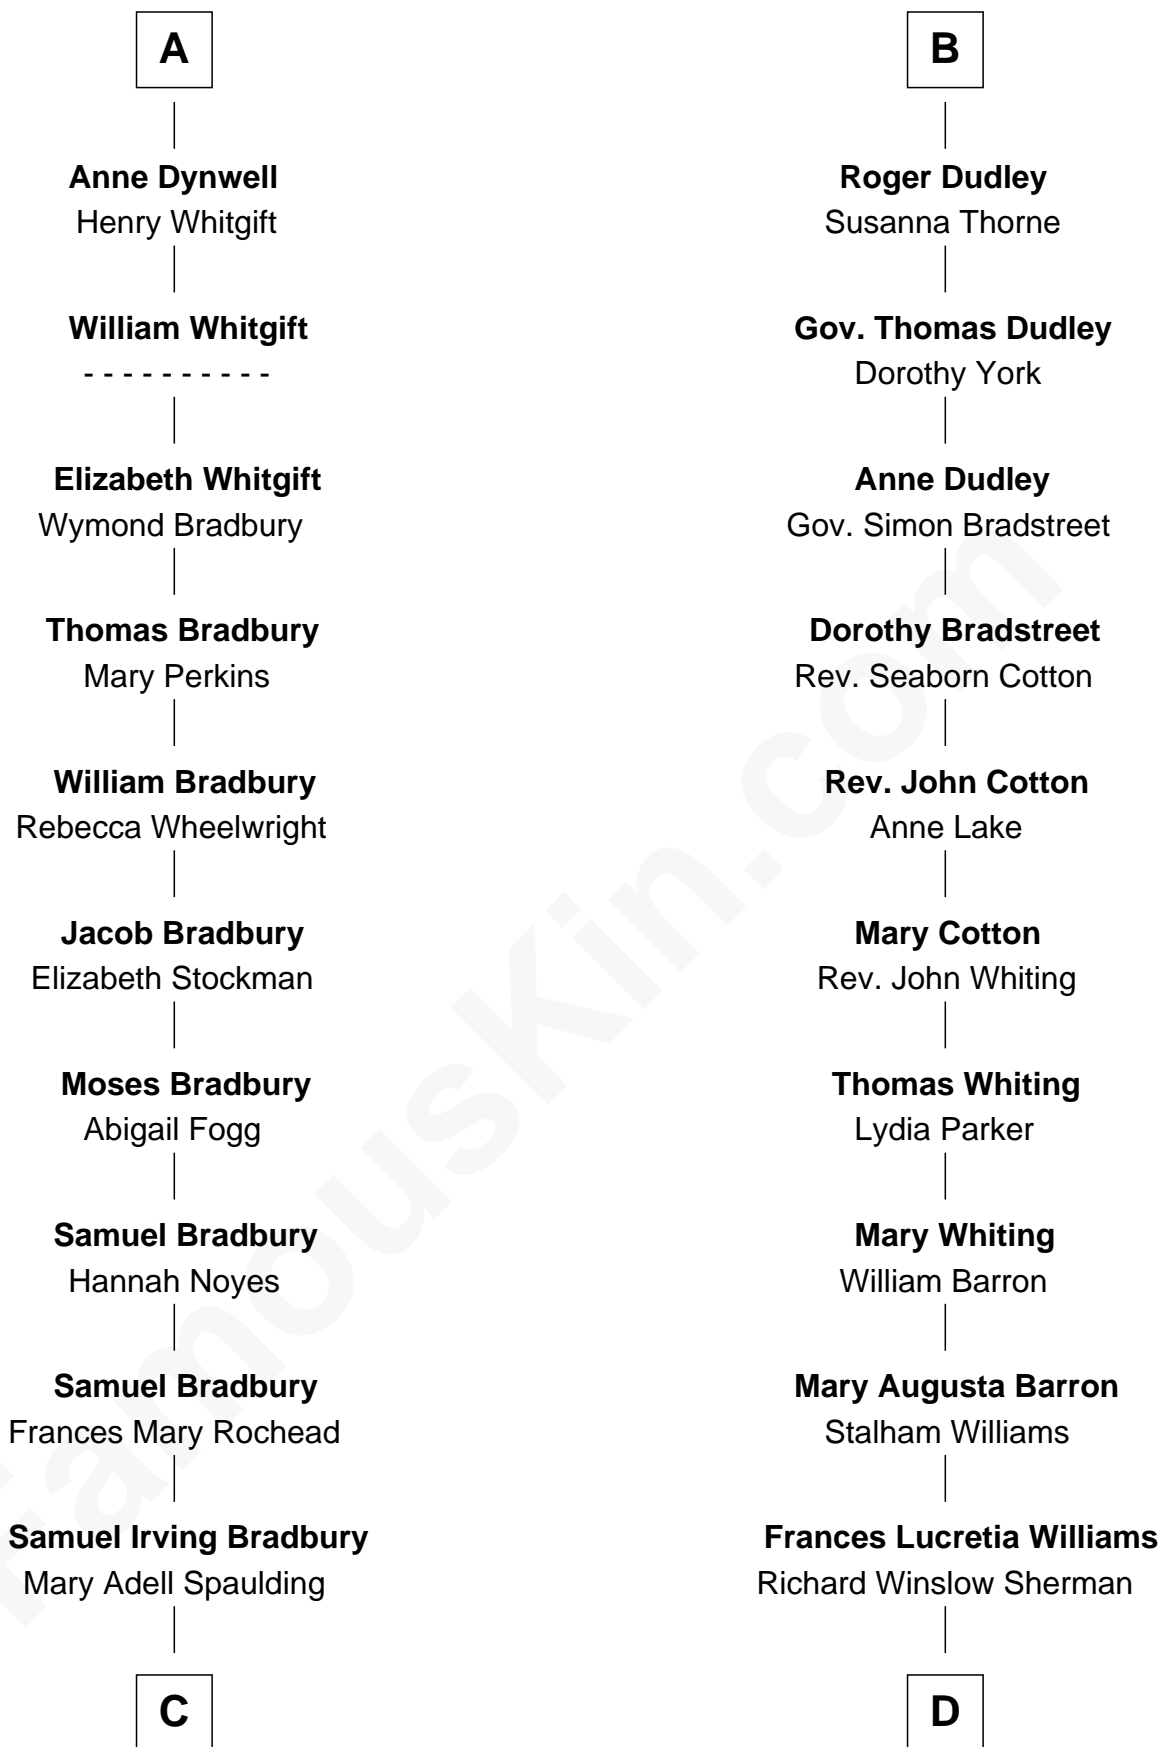

FamousKin.com Relationship Chart of

Ray Bradbury

Author of The Martian Chronicles

18th cousin 1 time removed of

James Sherman

27th U.S. Vice-President

C

Samuel Hinkston Bradbury

Minnie Alice Davis

Leonard Spaulding Bradbury

Esther Marie Moberg

Ray Bradbury

Author of The Martian Chronicles

D

Mary Frances Sherman

Richard Updike Sherman