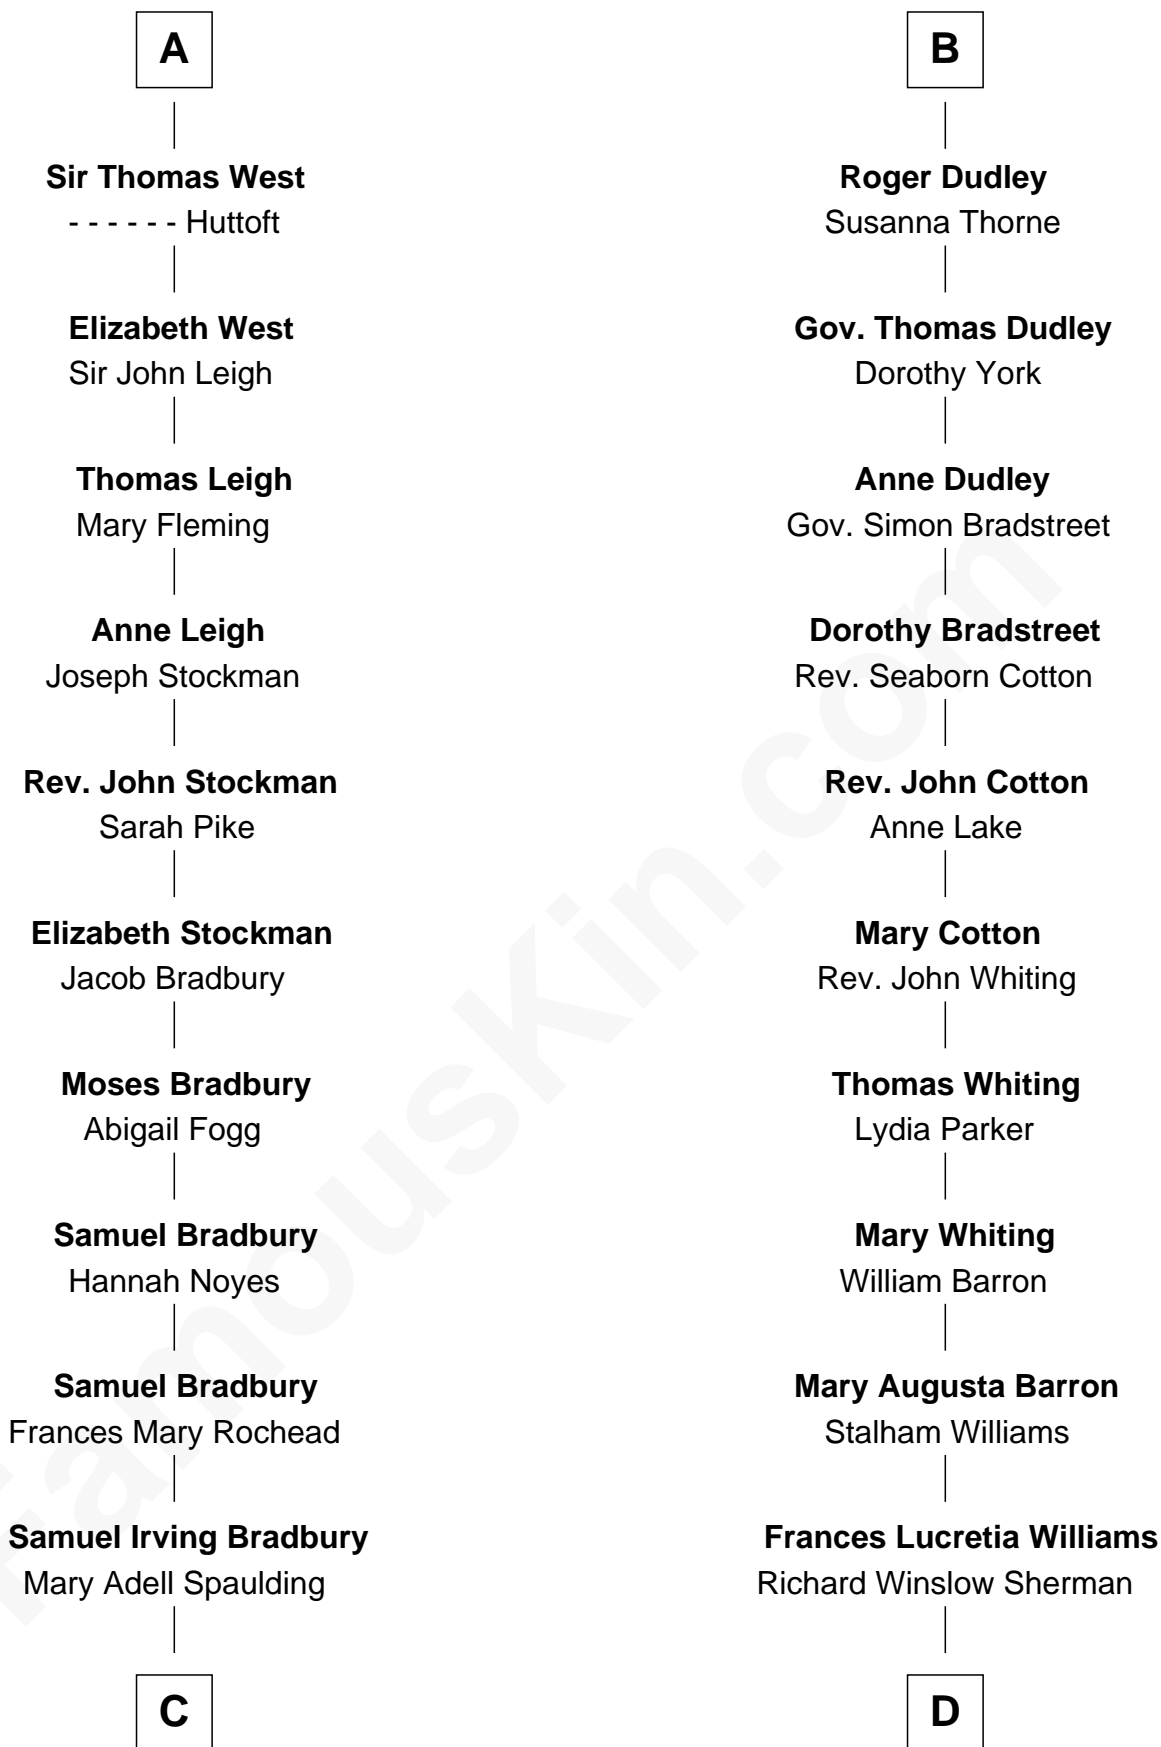

# FamousKin.com Relationship Chart of

**Ray Bradbury**

*Author of The Martian Chronicles*

18th cousin 1 time removed of

**James Sherman**

*27th U.S. Vice-President*

**C**

**Samuel Hinkston Bradbury**

Minnie Alice Davis

**Leonard Spaulding Bradbury**

Esther Marie Moberg

**Ray Bradbury**

*Author of The Martian Chronicles*

**D**

**Mary Frances Sherman**

Richard Updike Sherman

**James Sherman**

*27th U.S. Vice-President*

FamousKin.com