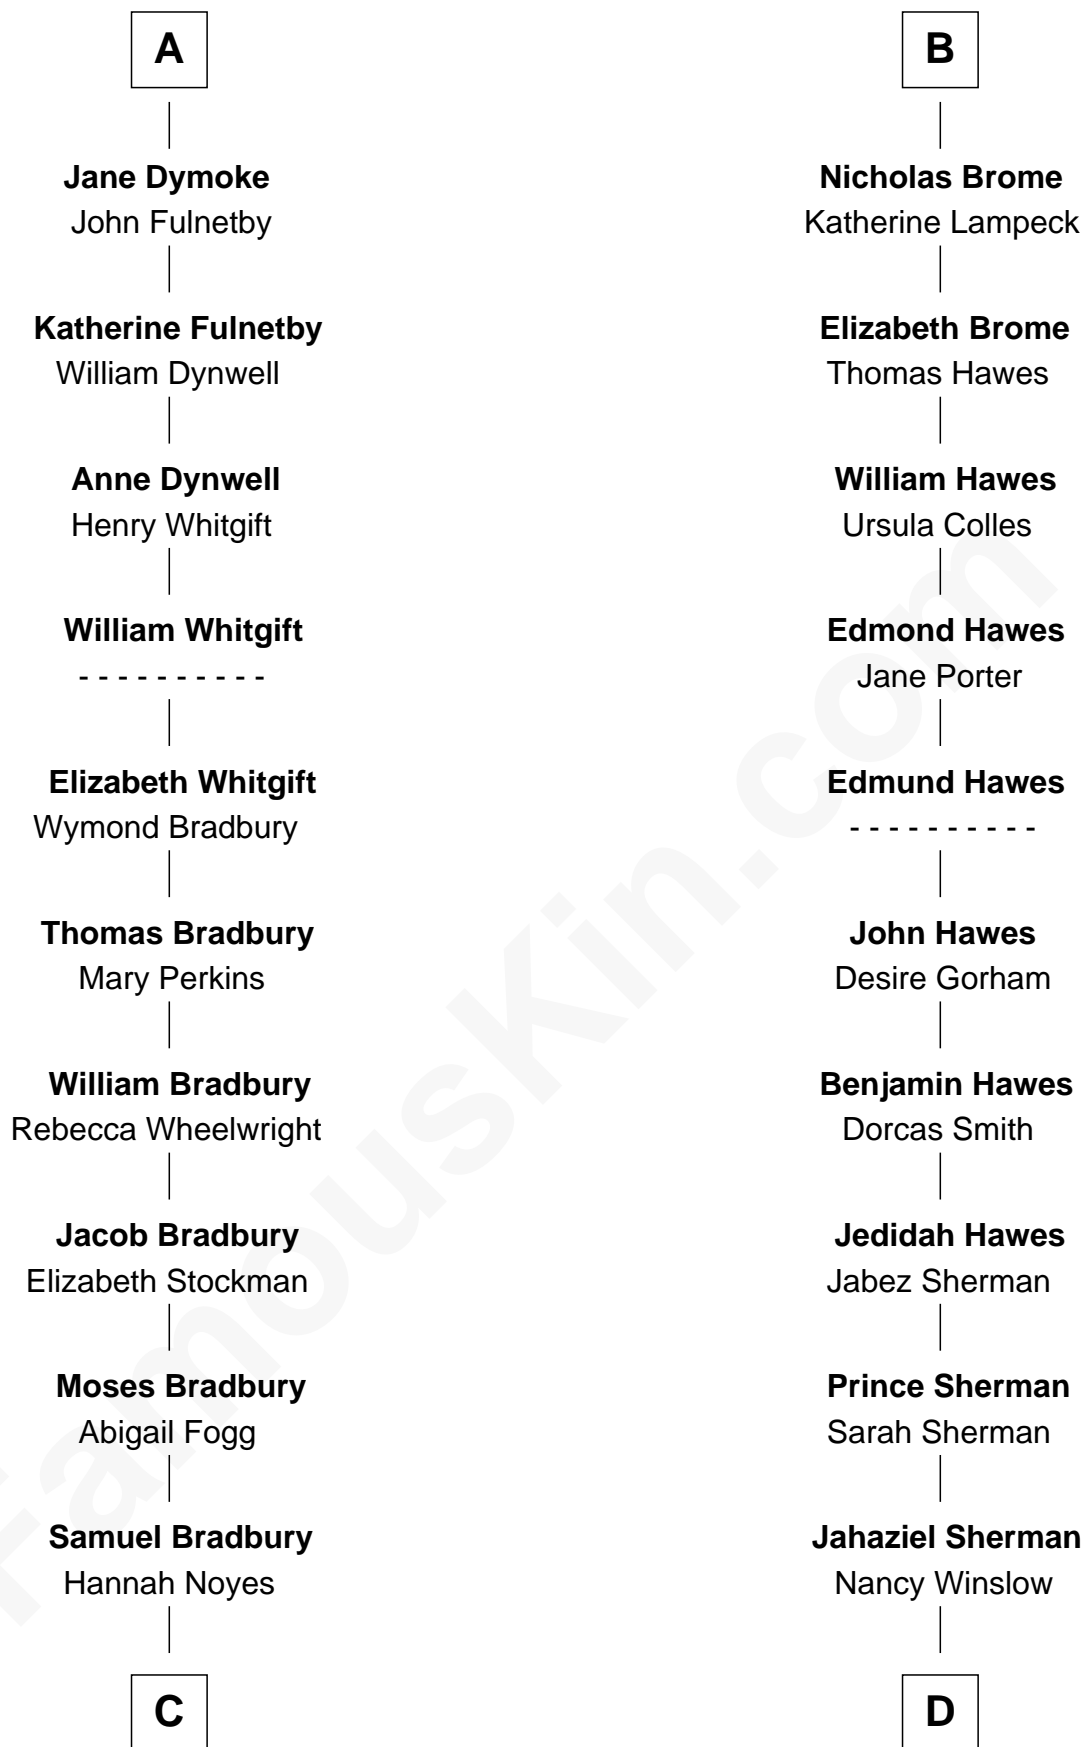

# FamousKin.com Relationship Chart of

**Ray Bradbury**

*Author of The Martian Chronicles*

19th cousin 2 times removed of

**James Sherman**

*27th U.S. Vice-President*

**C**

**Samuel Bradbury**  
Frances Mary Rohead

**Samuel Irving Bradbury**  
Mary Adell Spaulding

**Samuel Hinkston Bradbury**  
Minnie Alice Davis

**Leonard Spaulding Bradbury**  
Esther Marie Moberg

**Ray Bradbury**  
*Author of The Martian Chronicles*

**D**

**Richard Winslow Sherman**  
Frances Lucretia Williams

**Mary Frances Sherman**  
Richard Updike Sherman

**James Sherman**  
*27th U.S. Vice-President*

FamousKin.com