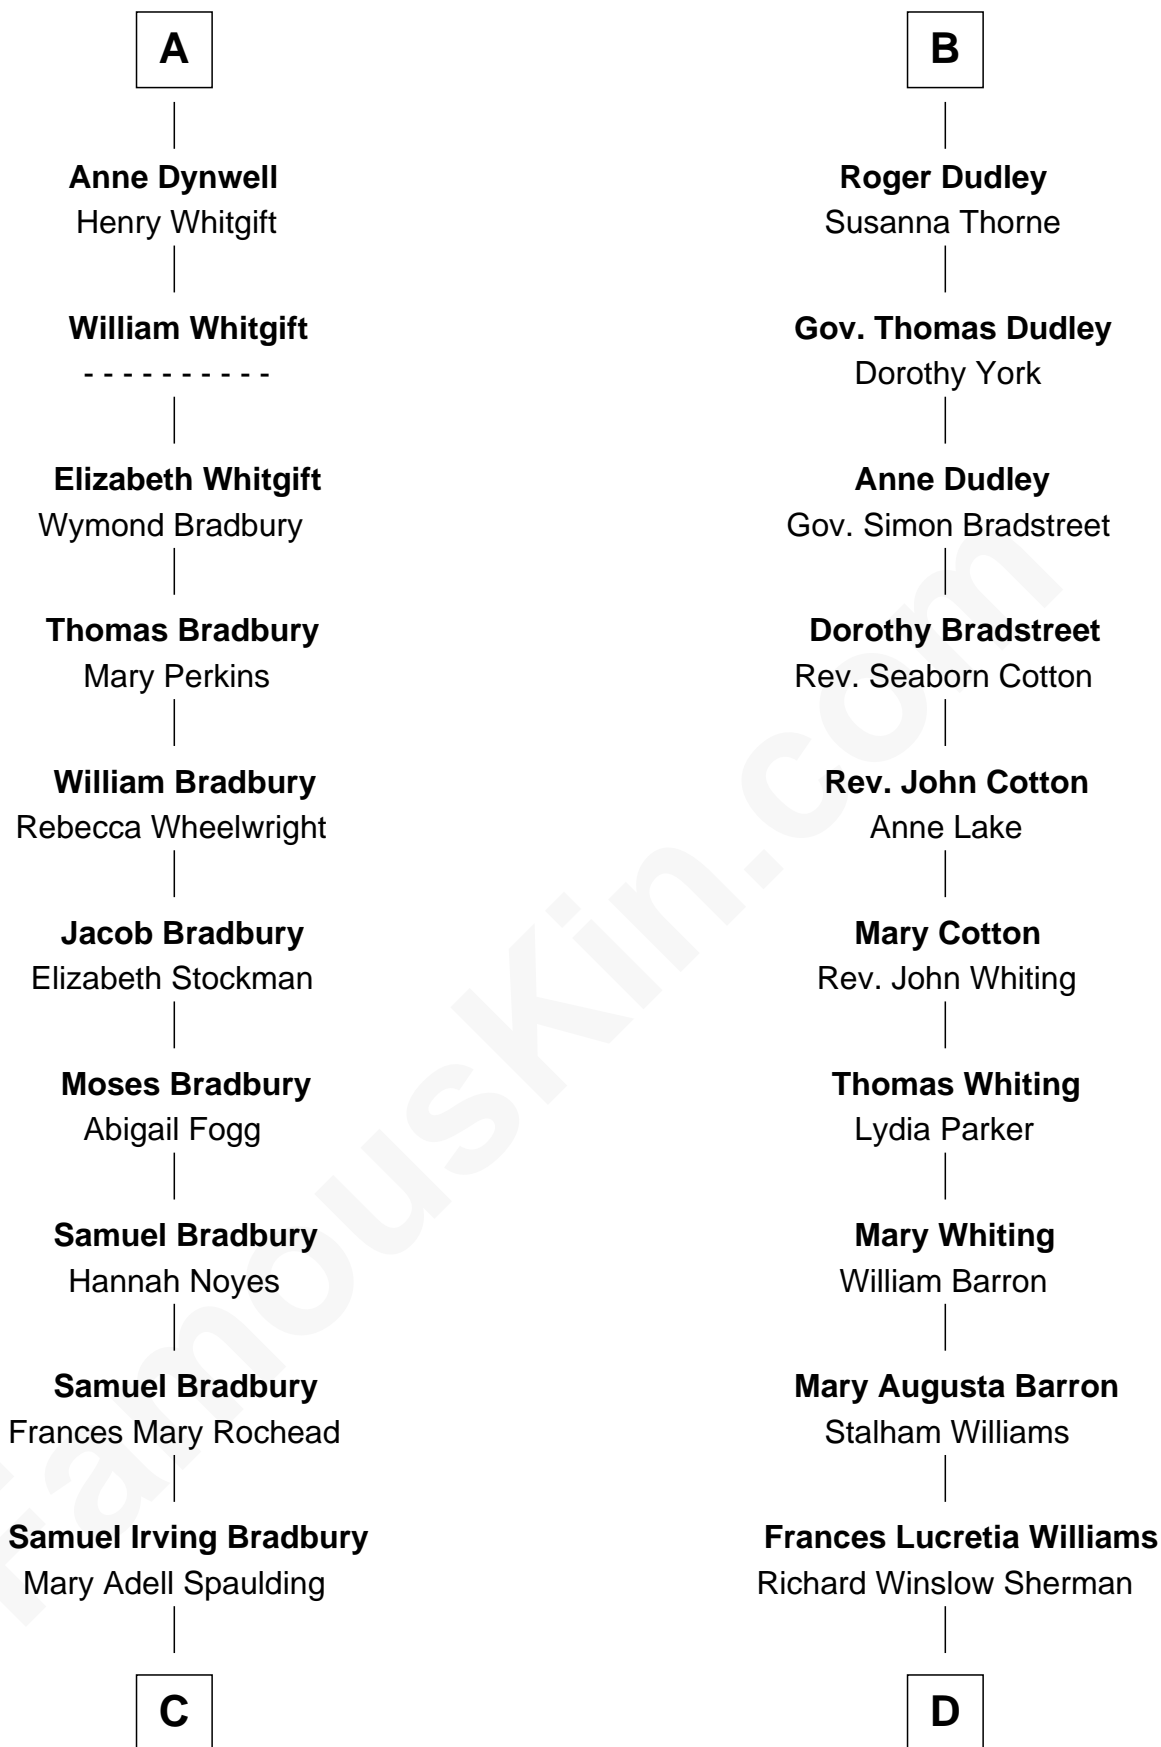

FamousKin.com Relationship Chart of

Ray Bradbury

Author of The Martian Chronicles

18th cousin 1 time removed of

James Sherman

27th U.S. Vice-President

Sir Henry de Percy

Idoine de Clifford

Isabel de Percy
Sir William de Aton

Elizabeth de Aton
Sir John Conyers

Robert Conyers
Isabel Pert

Joan Conyers
Sir Philip Dymoke

Sir Thomas Dymoke
Margaret de Welles

Jane Dymoke
John Fulnetby

Katherine Fulnetby
William Dynwell

A

Maude de Percy
Sir John de Neville

Sir Ralph Neville
Joan Beaufort

Katherine Neville
Sir Thomas Strangeways

Joan Strangeways
Sir William Willoughby

Cecily Willoughby
Sir Edward Sutton

Sir John Sutton
Cecily Grey

Sir Henry Dudley
----- Ashton

Probable

B

C

Samuel Hinkston Bradbury

Minnie Alice Davis

Leonard Spaulding Bradbury

Esther Marie Moberg