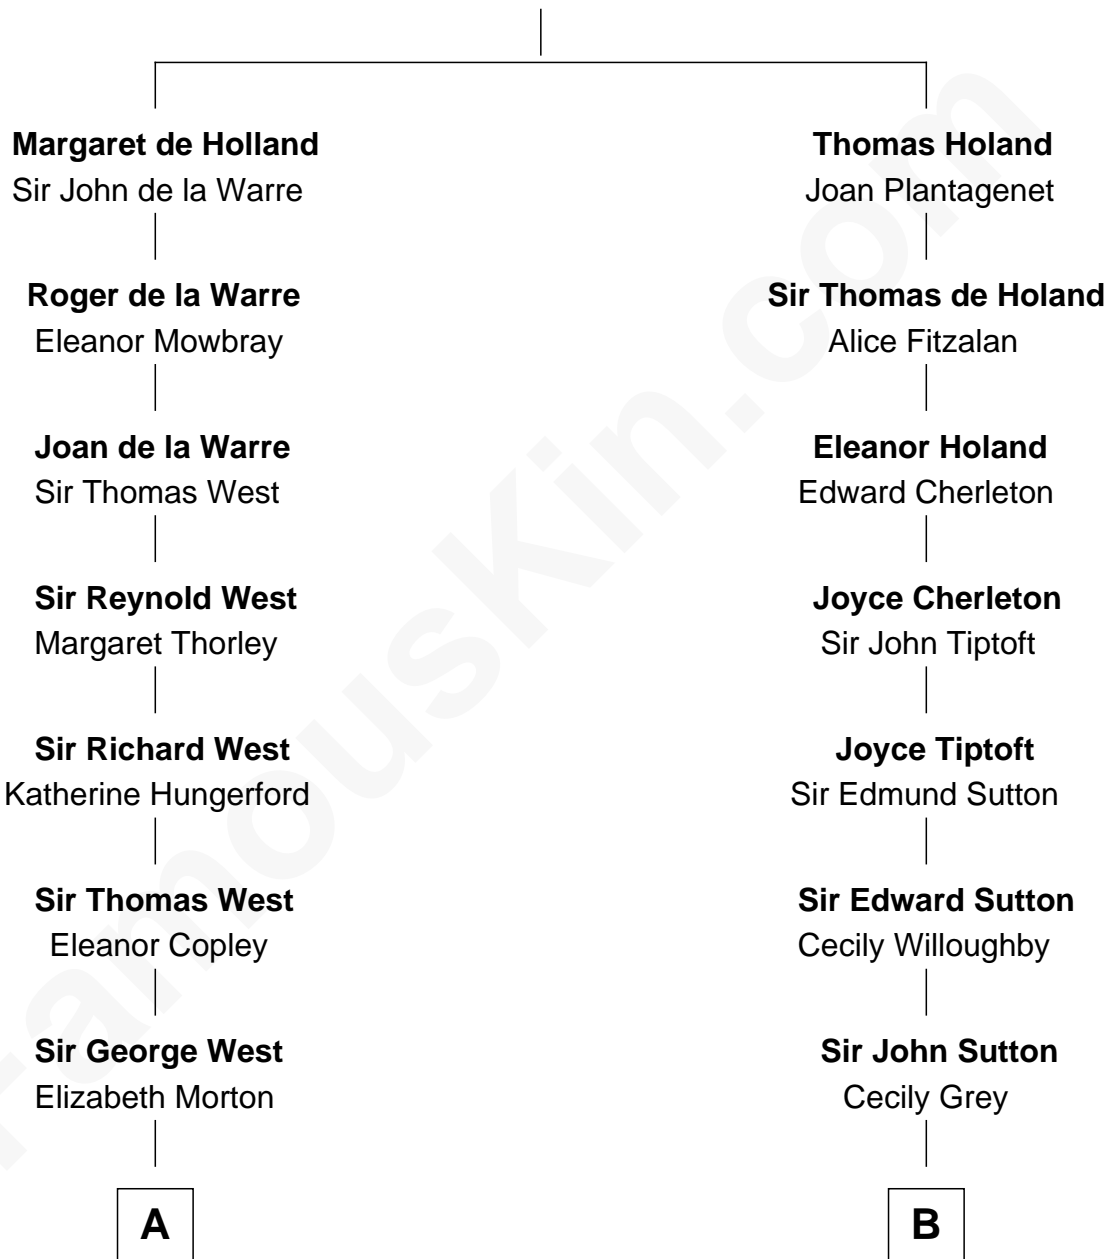

FamousKin.com Relationship Chart of

Ray Bradbury

Author of The Martian Chronicles

19th cousin of

James Sherman

27th U.S. Vice-President

Sir Robert de Holland

Maude la Zouche

C

Samuel Hinkston Bradbury

Minnie Alice Davis

Leonard Spaulding Bradbury

Esther Marie Moberg

Ray Bradbury

Author of The Martian Chronicles

D