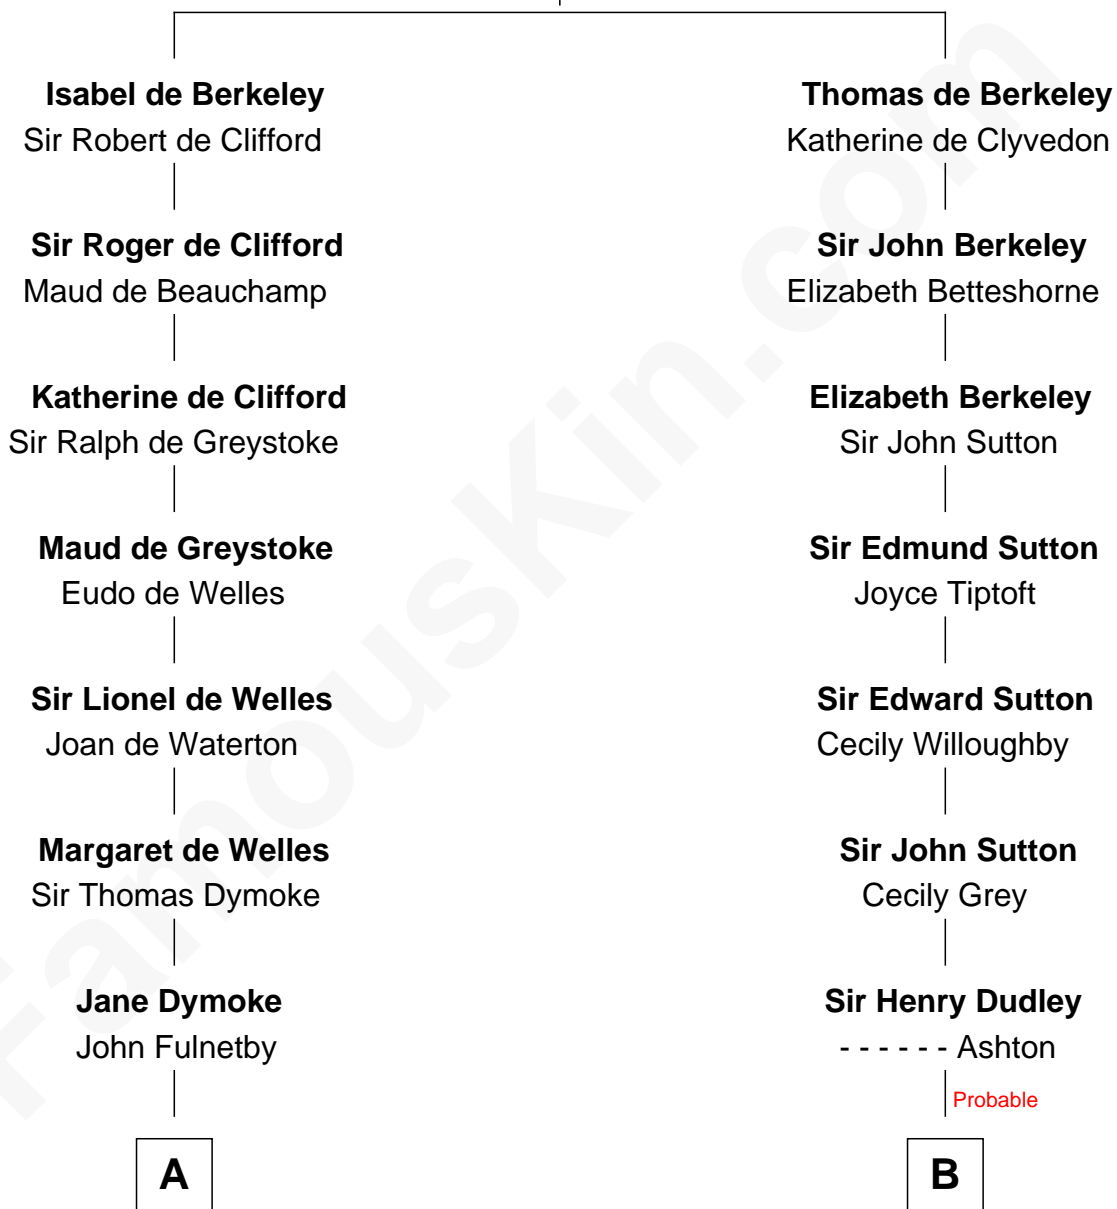

FamousKin.com Relationship Chart of

Ray Bradbury

Author of The Martian Chronicles

18th cousin 2 times removed of

James Sherman

27th U.S. Vice-President

Sir Maurice de Berkeley

Eve la Zouche

C

Samuel Irving Bradbury

Mary Adell Spaulding

Samuel Hinkston Bradbury

Minnie Alice Davis

Leonard Spaulding Bradbury

Esther Marie Moberg

Ray Bradbury