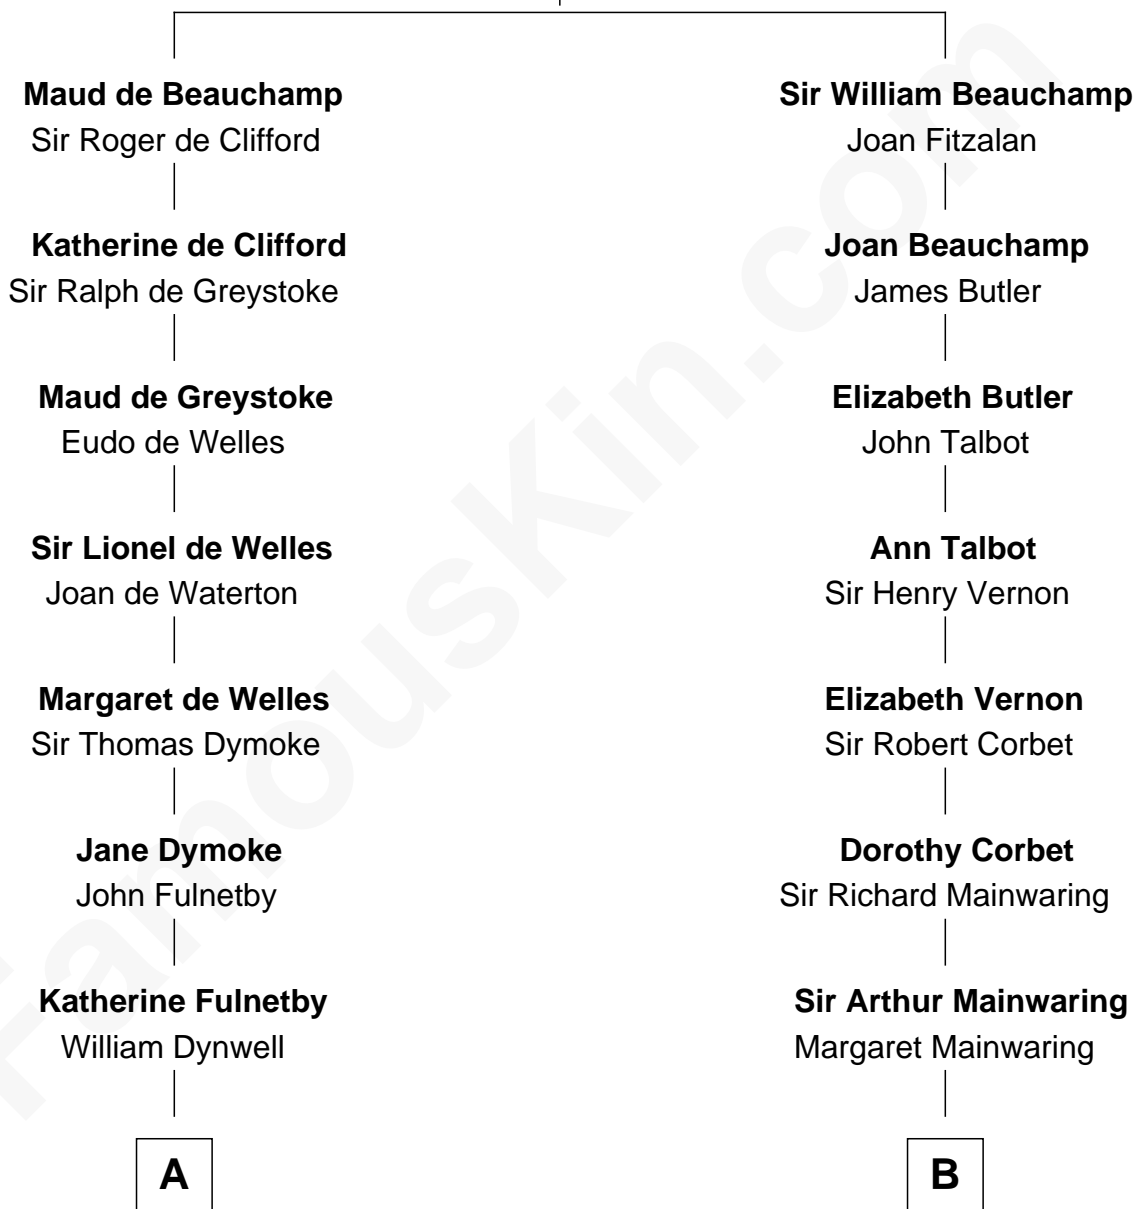

FamousKin.com Relationship Chart of

Ray Bradbury

Author of The Martian Chronicles

18th cousin 1 time removed of

Allen Dulles

5th Director of the C.I.A.

Sir Thomas de Beauchamp

Katherine de Mortimer

C

Samuel Hinkston Bradbury

Minnie Alice Davis

Leonard Spaulding Bradbury

Esther Marie Moberg

Ray Bradbury

Author of The Martian Chronicles

D