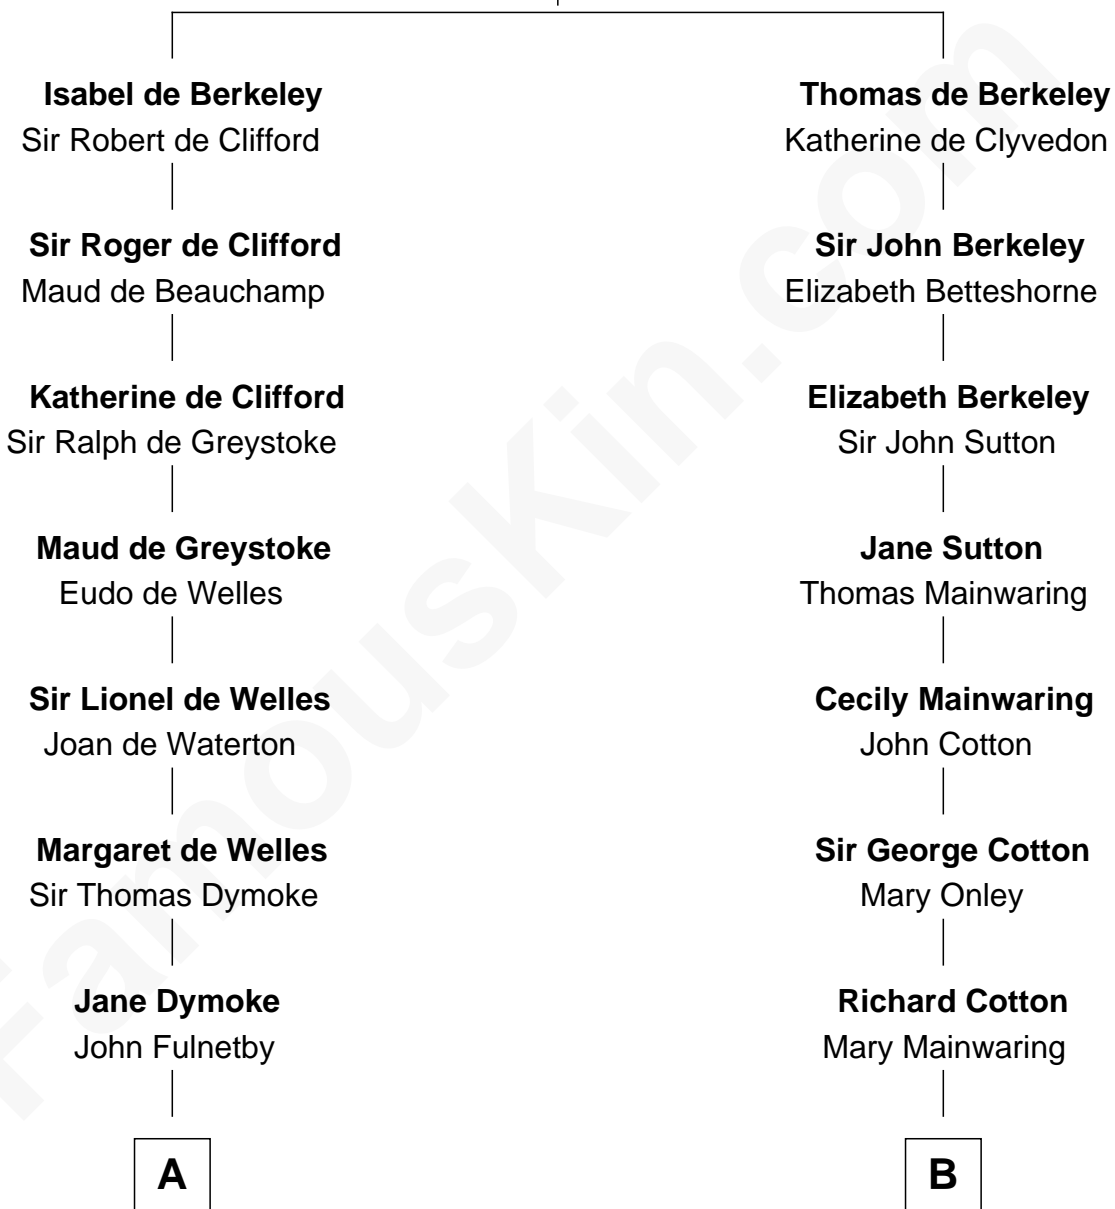

FamousKin.com Relationship Chart of

Ray Bradbury

Author of The Martian Chronicles

17th cousin 3 times removed of

Allen Dulles

5th Director of the C.I.A.

Sir Maurice de Berkeley

Eve la Zouche

C

—
Samuel Irving Bradbury

Mary Adell Spaulding

—
Samuel Hinkston Bradbury

Minnie Alice Davis

—
Leonard Spaulding Bradbury

Esther Marie Moberg

—
Ray Bradbury