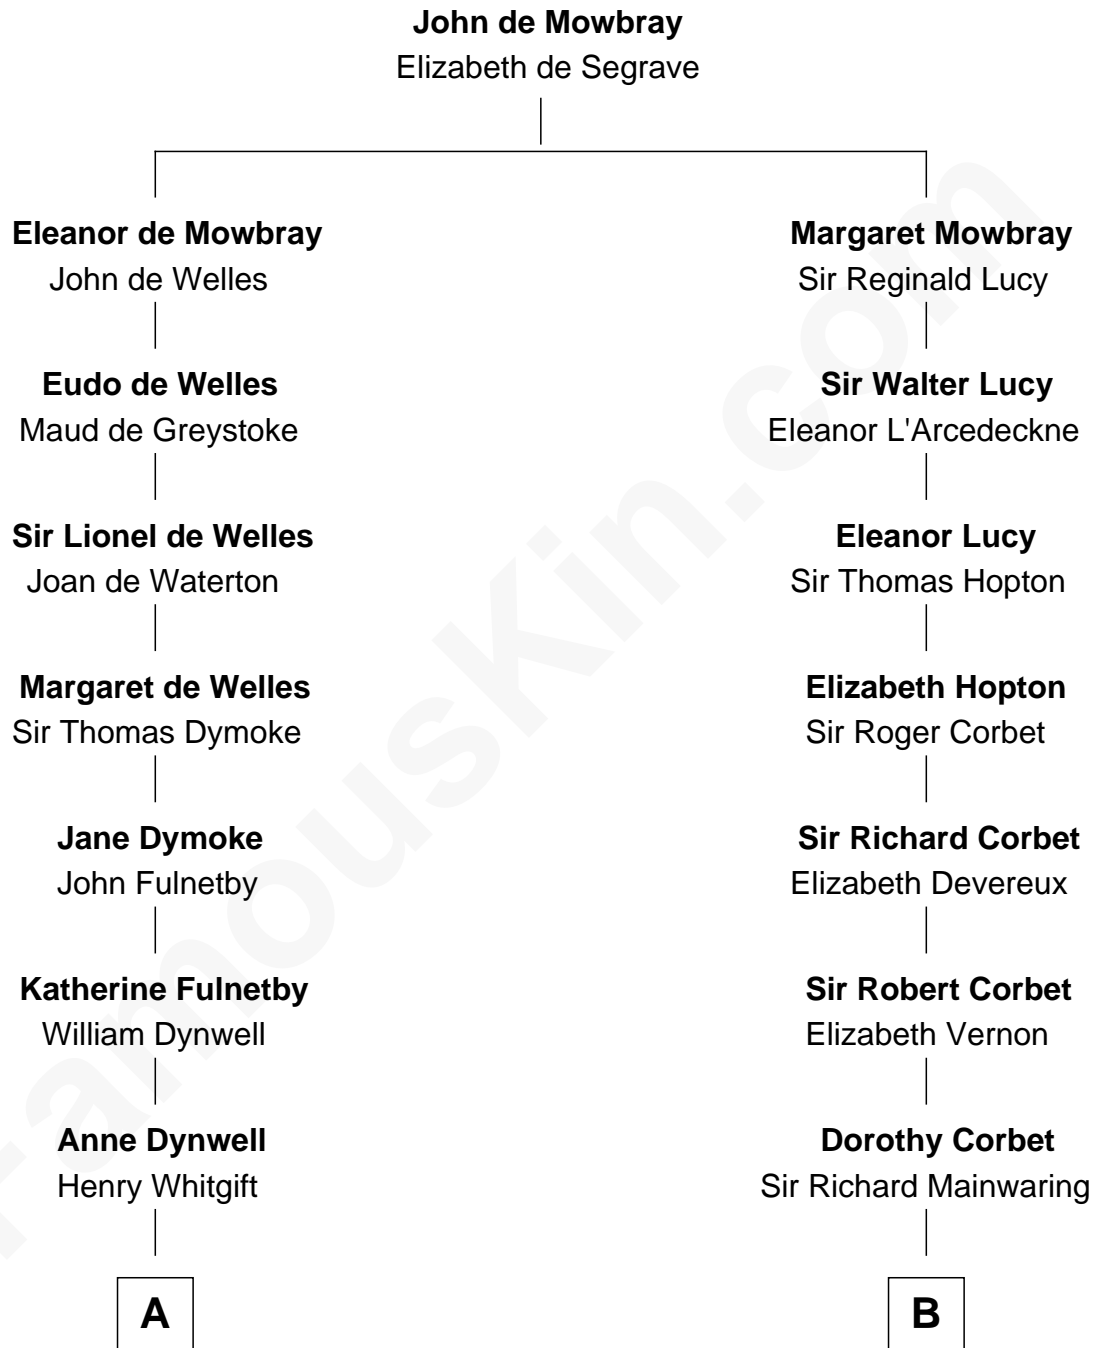

FamousKin.com Relationship Chart of

Ray Bradbury

Author of The Martian Chronicles

18th cousin 1 time removed of

Allen Dulles

5th Director of the C.I.A.

C

Leonard Spaulding Bradbury

Esther Marie Moberg

Ray Bradbury

Author of The Martian Chronicles

D

Harriet Lathrop Winslow

Rev. John Welsh Dulles

Allen Macy Dulles

Edith Foster