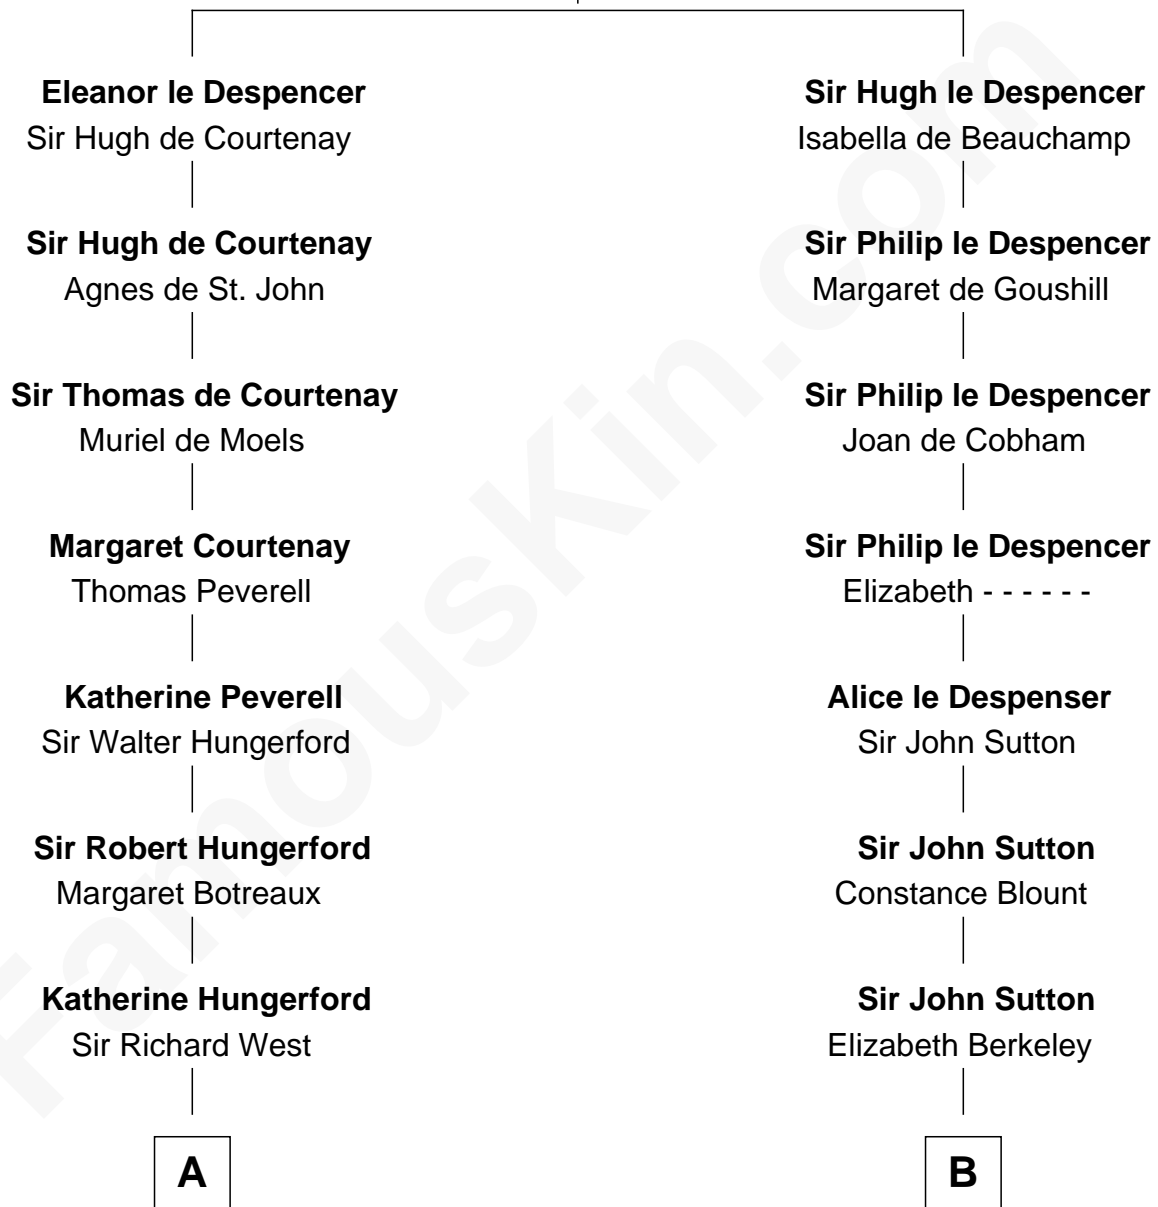

# FamousKin.com Relationship Chart of

**Ray Bradbury**

*Author of The Martian Chronicles*

21st cousin of

**John Foster Dulles**

*52nd U.S. Secretary of State*

**Sir Hugh le Despencer**

Aveline Basset

**C**

**Samuel Bradbury**  
Frances Mary Rothead

**Samuel Irving Bradbury**  
Mary Adell Spaulding

**Samuel Hinkston Bradbury**  
Minnie Alice Davis

**Leonard Spaulding Bradbury**  
Esther Marie Moberg

**Ray Bradbury**  
*Author of The Martian Chronicles*