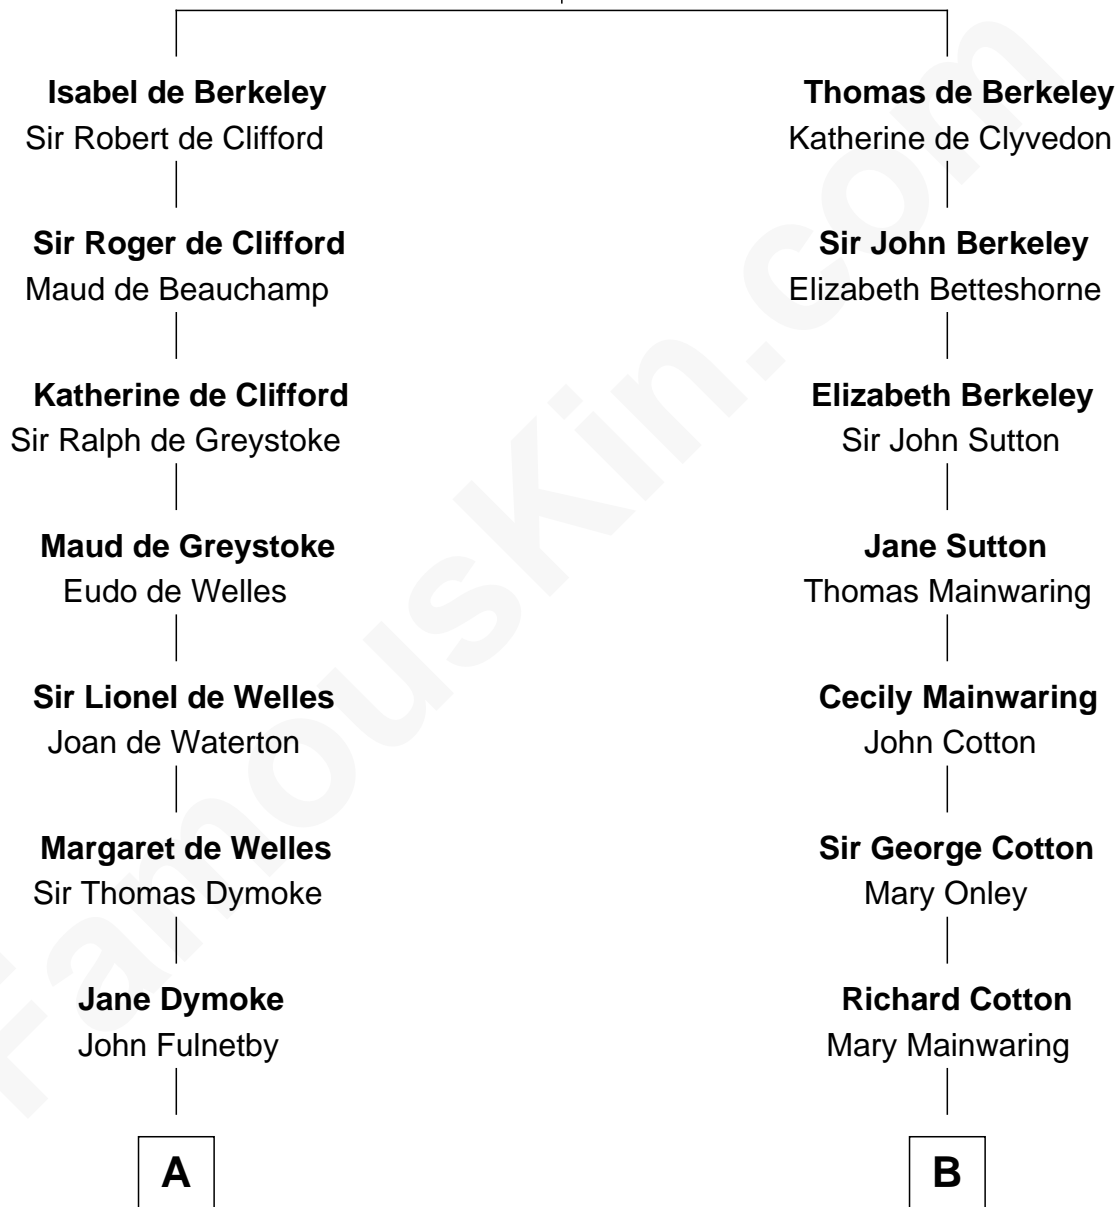

FamousKin.com

Relationship Chart of

Ray Bradbury

Author of The Martian Chronicles

17th cousin 3 times removed of

John Foster Dulles

52nd U.S. Secretary of State

Sir Maurice de Berkeley

Eve la Zouche

C

—
Samuel Irving Bradbury

Mary Adell Spaulding

—
Samuel Hinkston Bradbury

Minnie Alice Davis

—
Leonard Spaulding Bradbury

Esther Marie Moberg

—
Ray Bradbury

Author of [The Martian Chronicles](#)

FamousKin.com