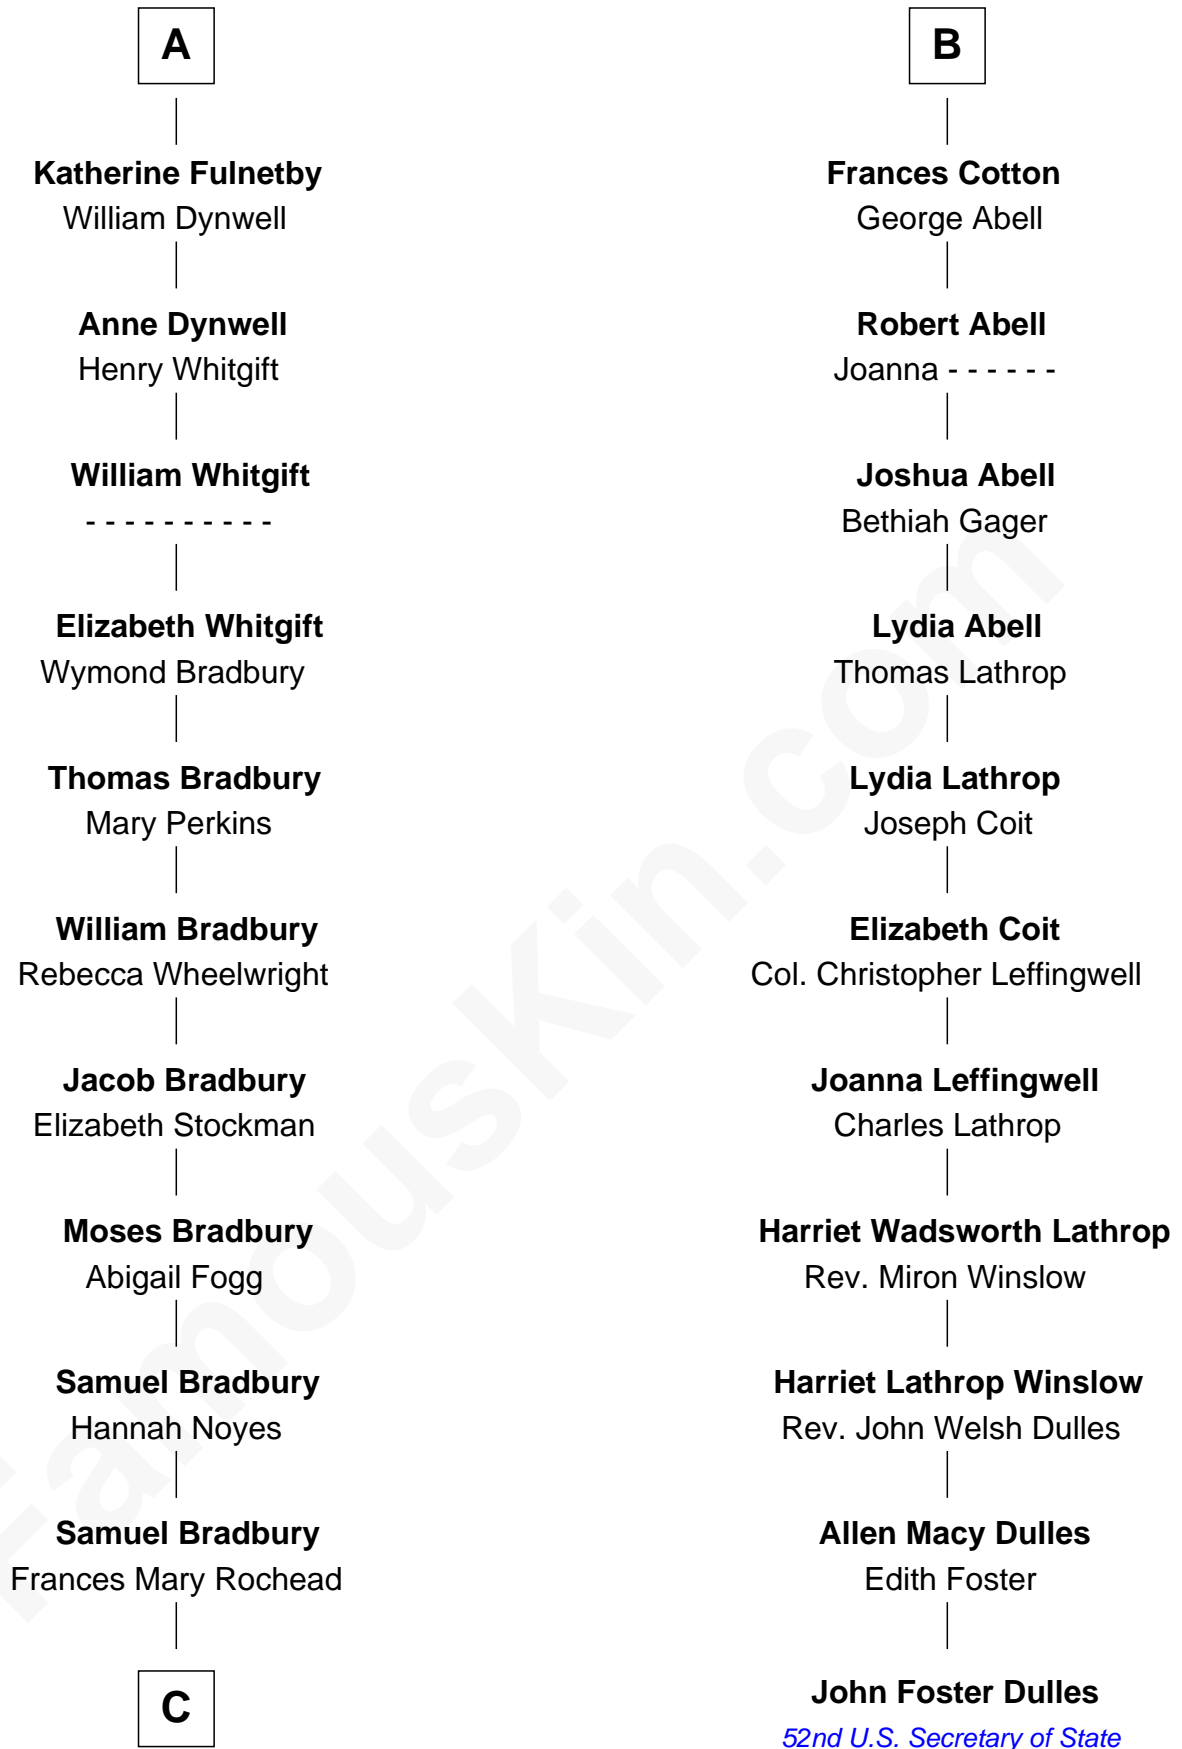

FamousKin.com

Relationship Chart of

Ray Bradbury

Author of The Martian Chronicles

17th cousin 3 times removed of

John Foster Dulles

52nd U.S. Secretary of State

Sir Maurice de Berkeley

Eve la Zouche

C

—
Samuel Irving Bradbury

Mary Adell Spaulding

—
Samuel Hinkston Bradbury

Minnie Alice Davis

—
Leonard Spaulding Bradbury

Esther Marie Moberg