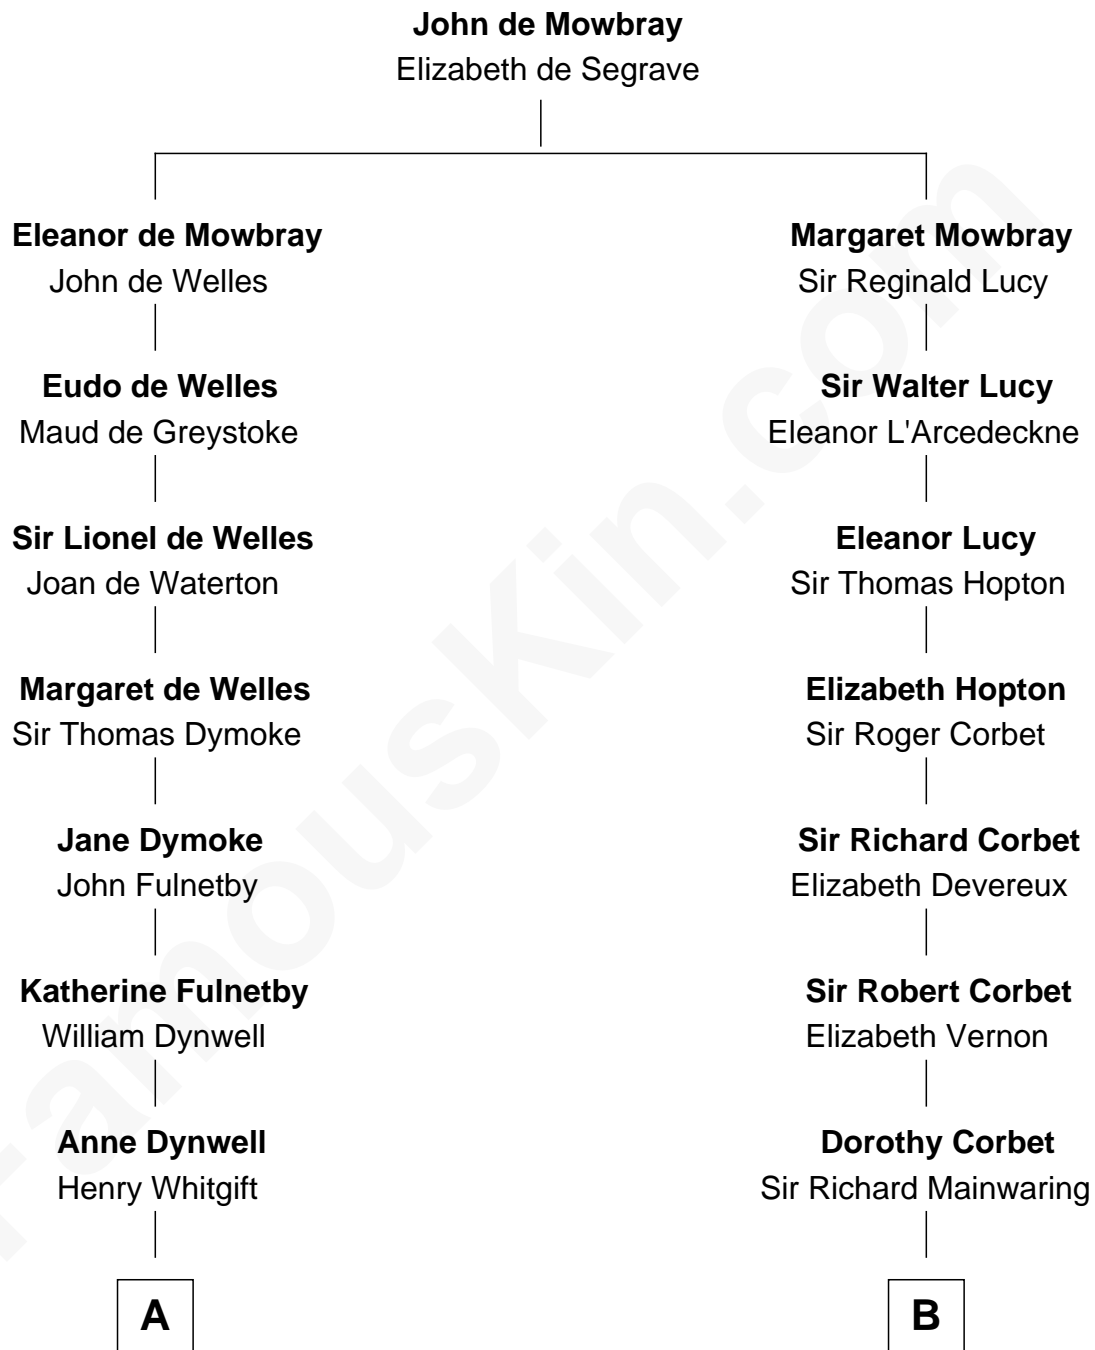

FamousKin.com

Relationship Chart of

Ray Bradbury

Author of The Martian Chronicles

18th cousin 1 time removed of

John Foster Dulles

52nd U.S. Secretary of State

C

Leonard Spaulding Bradbury

Esther Marie Moberg

Ray Bradbury

Author of [The Martian Chronicles](#)

D

Harriet Lathrop Winslow

Rev. John Welsh Dulles

Allen Macy Dulles

Edith Foster

John Foster Dulles

52nd U.S. Secretary of State

FamousKin.com