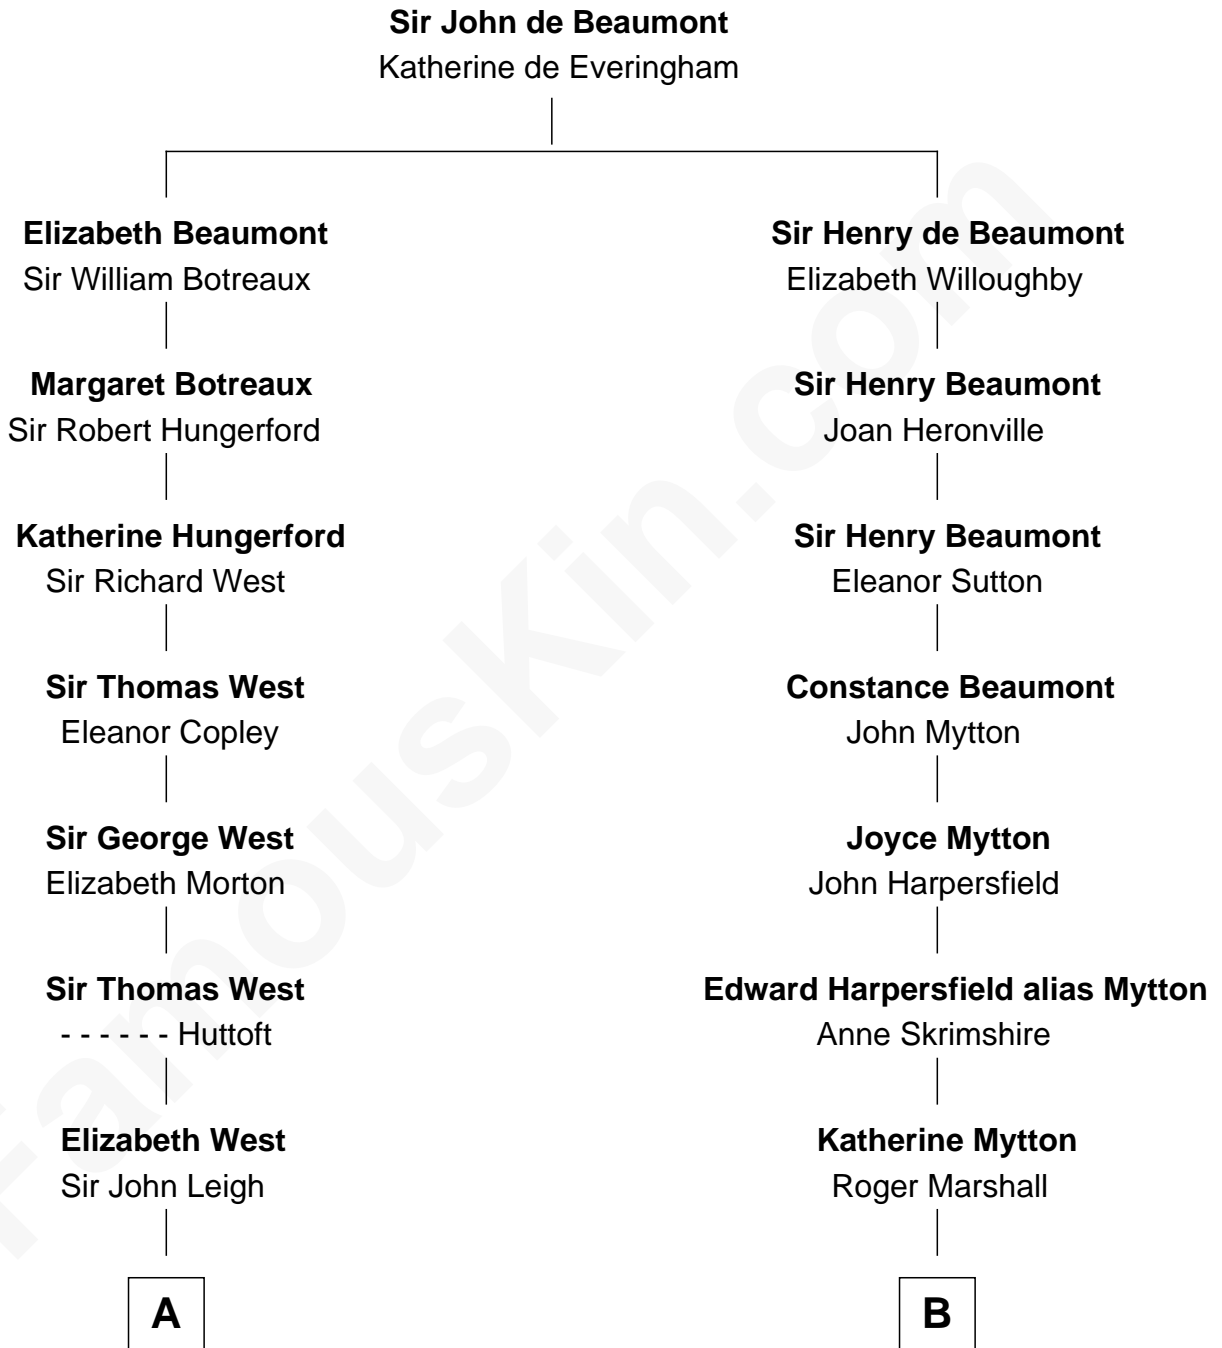

FamousKin.com

Relationship Chart of

Ray Bradbury

Author of The Martian Chronicles

17th cousin 2 times removed of

Chevy Chase

Comedian, Actor and Writer

C

Edward Leigh Chase

Mabel Penrose Tinsley

Edward Tinsley Chase

Cathalene Parker Browning

Chevy Chase

Comedian, Actor and Writer