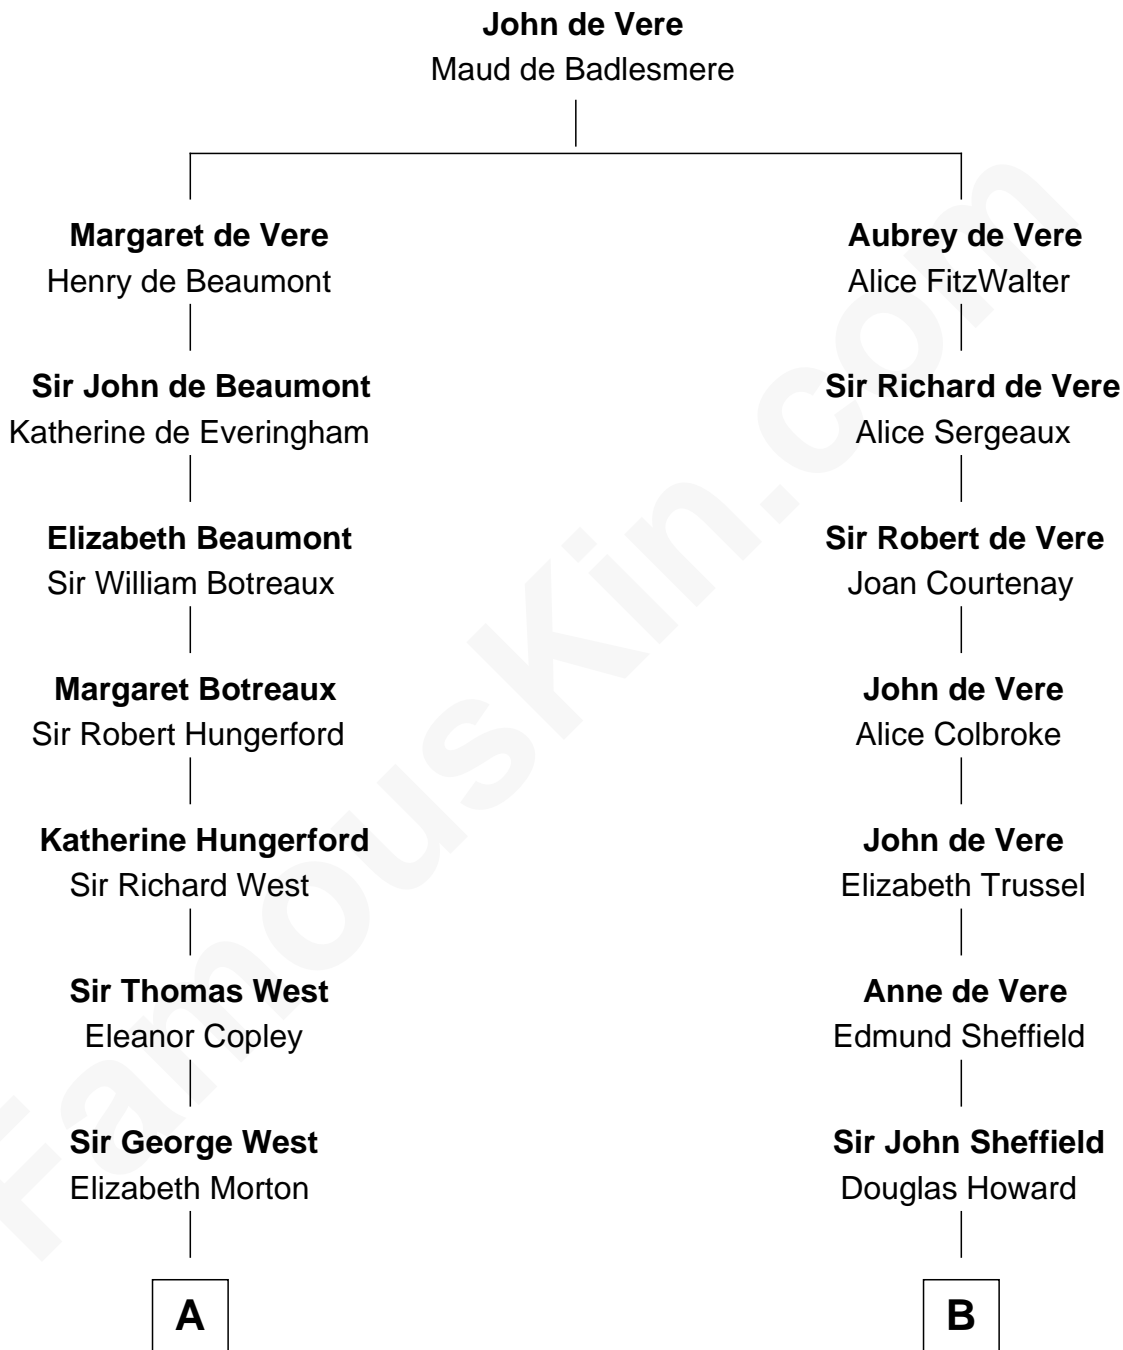

FamousKin.com Relationship Chart of

Ray Bradbury

Author of The Martian Chronicles

19th cousin 2 times removed of

Ellen DeGeneres

Comedienne and TV Personality

C

Samuel Hinkston Bradbury

Minnie Alice Davis

Leonard Spaulding Bradbury

Esther Marie Moberg

Ray Bradbury

Author of [The Martian Chronicles](#)

D

Joseph C. DeGeneres

Mary Whittemore