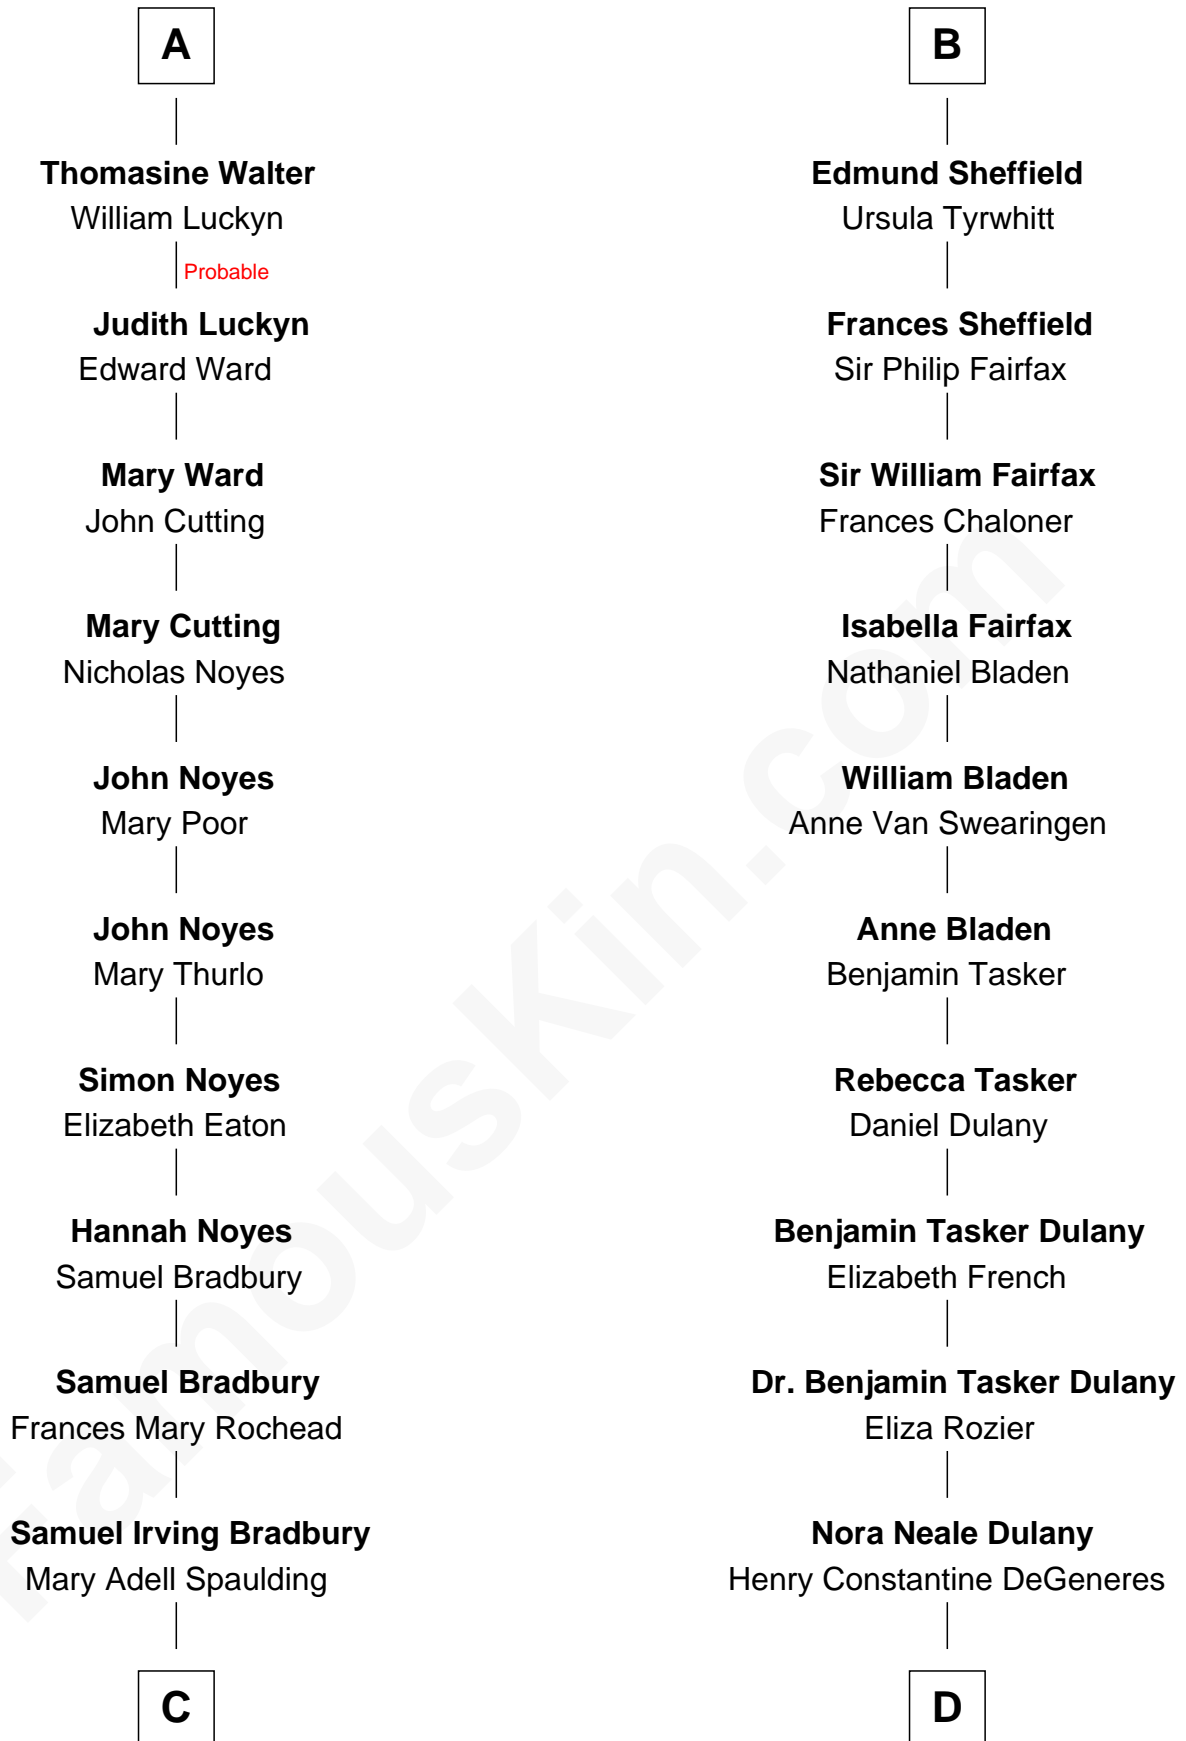

# FamousKin.com Relationship Chart of

**Ray Bradbury**

*Author of The Martian Chronicles*

19th cousin 2 times removed of

**Ellen DeGeneres**

*Comedienne and TV Personality*

**Sir John Howard**

Alice de Bois

**C**

**Samuel Hinkston Bradbury**

Minnie Alice Davis

**Leonard Spaulding Bradbury**

Esther Marie Moberg

**Ray Bradbury**

*Author of The Martian Chronicles*

**D**