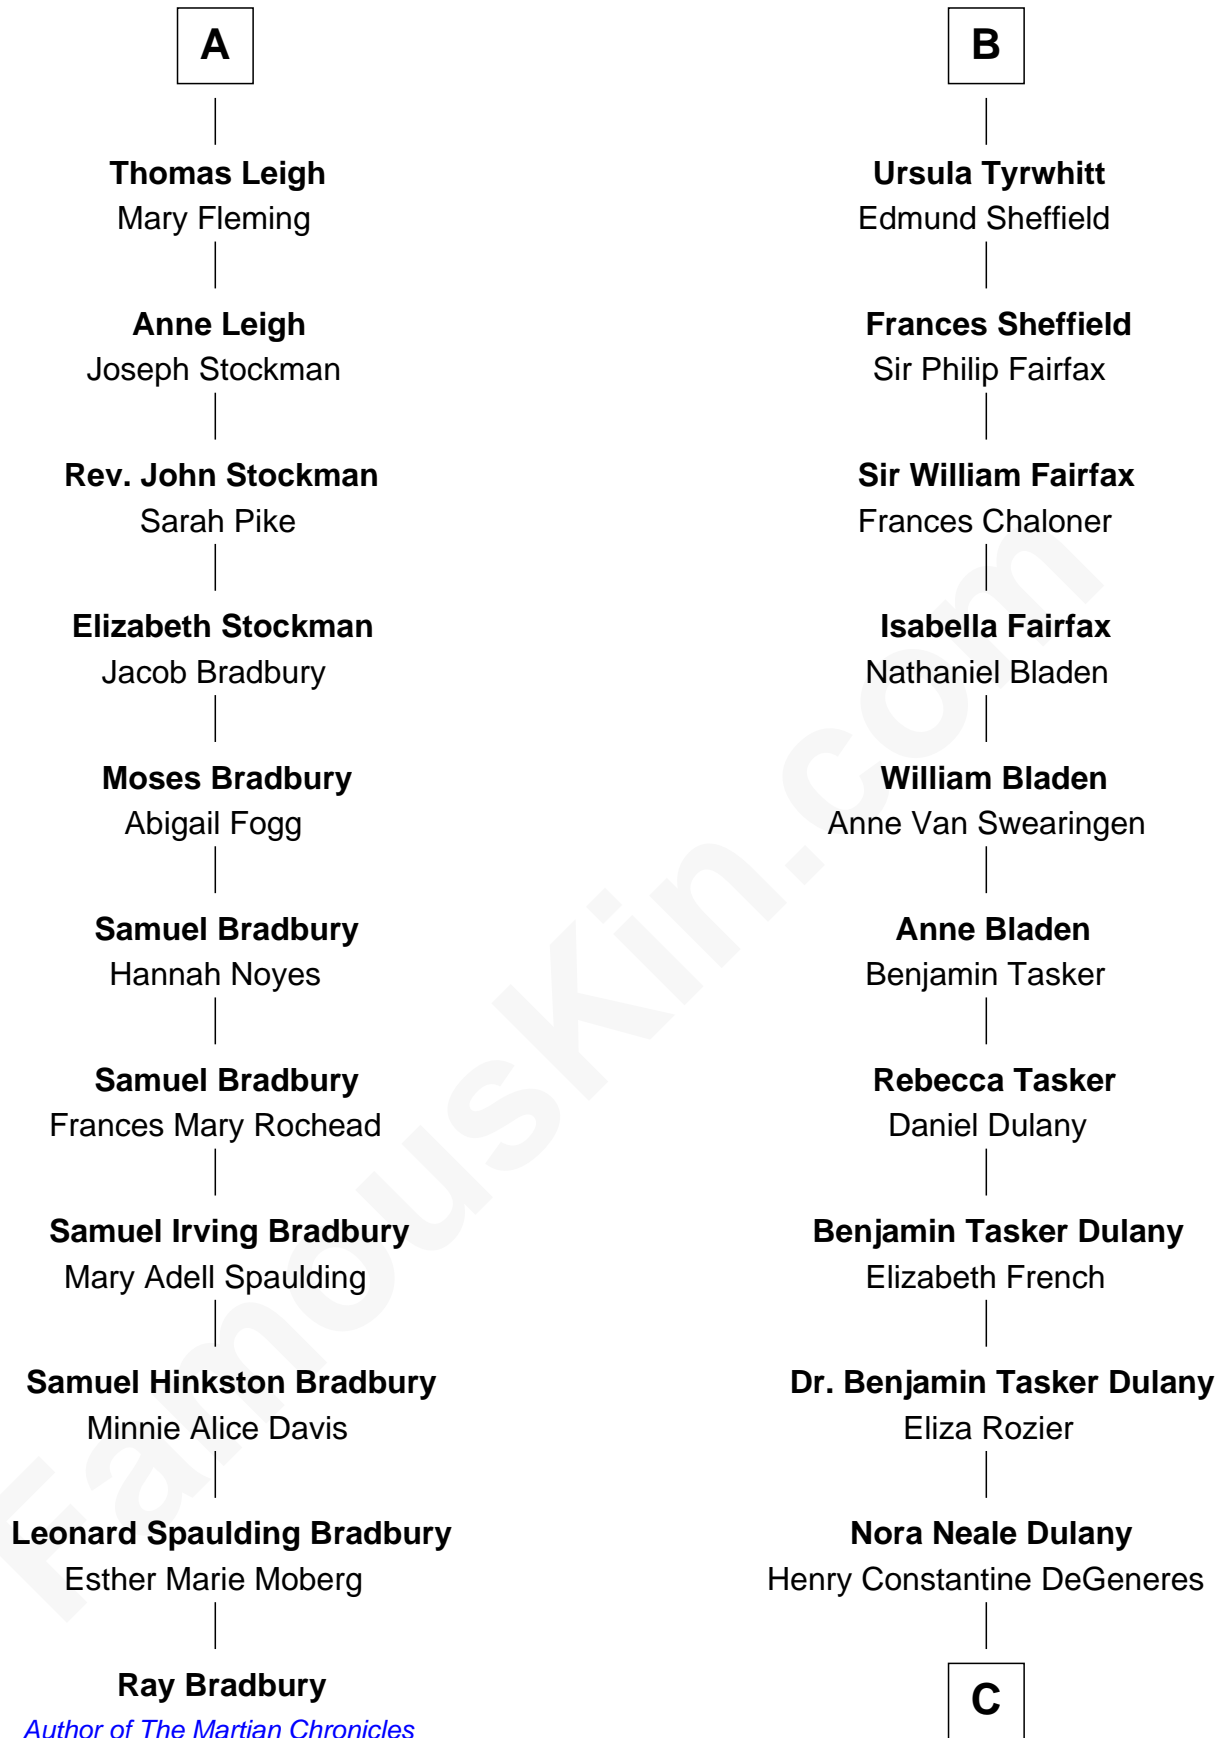

## Relationship Chart of

### Ray Bradbury

*Author of The Martian Chronicles*

**17th cousin 4 times removed of**

### Ellen DeGeneres

*Comedienne and TV Personality*

C

**Joseph C. DeGeneres**

Mary Whittemore

**Alfred George DeGeneres**

Julia E. Billiu

**Elliot Everett DeGeneres**