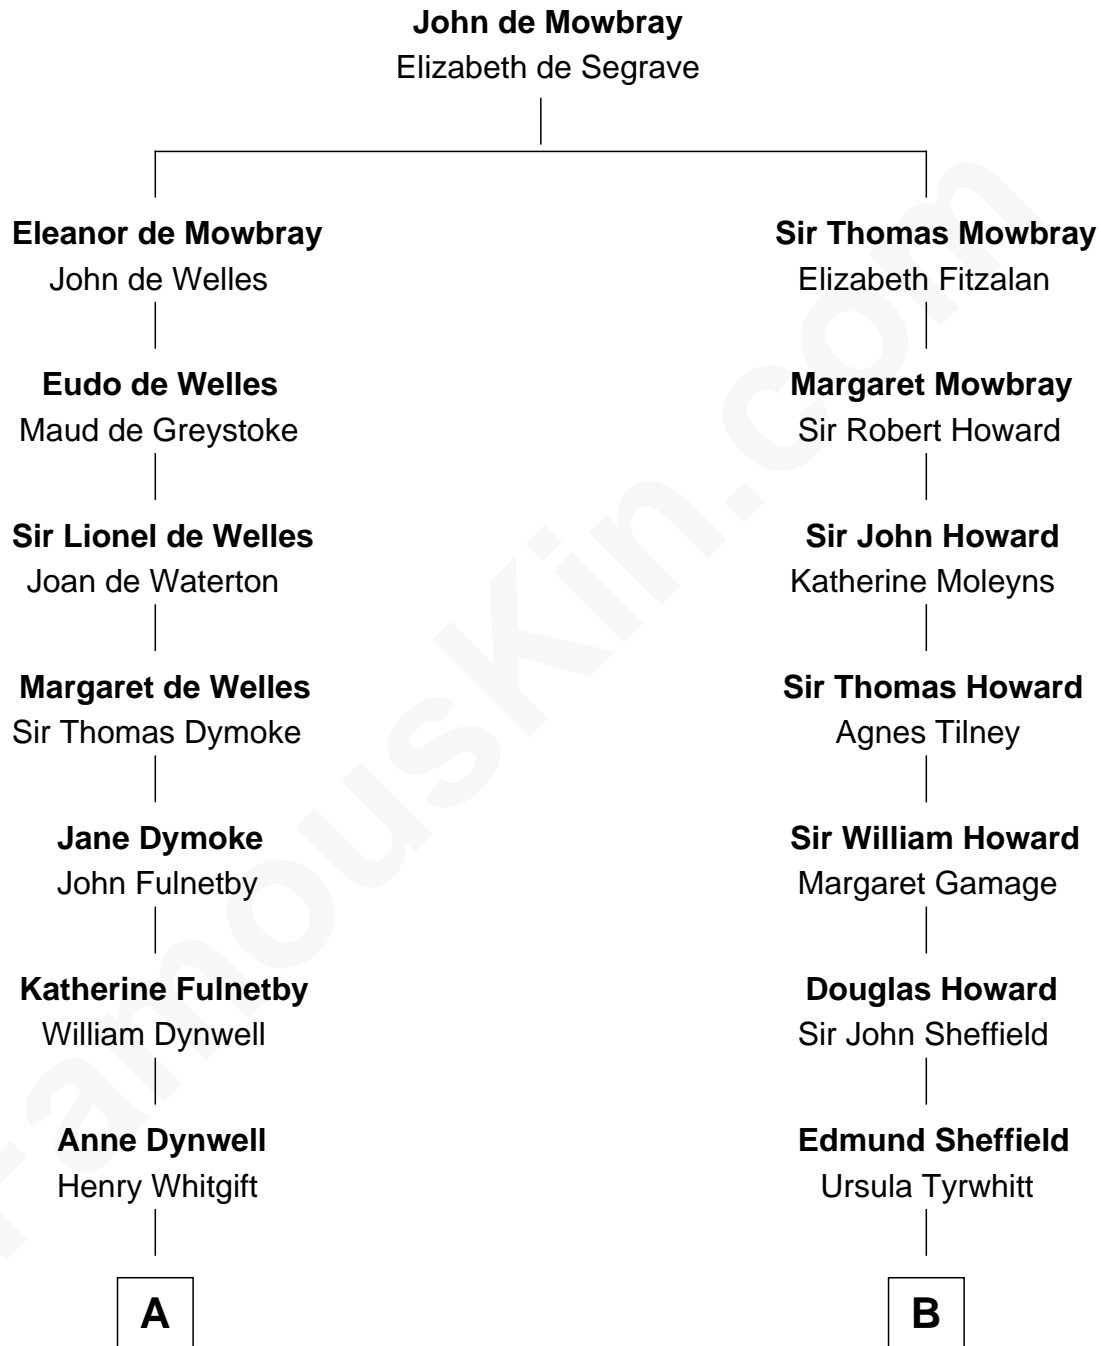

FamousKin.com

Relationship Chart of

Ray Bradbury

Author of The Martian Chronicles

18th cousin 2 times removed of

Ellen DeGeneres

Comedienne and TV Personality

C

Leonard Spaulding Bradbury

Esther Marie Moberg

Ray Bradbury

Author of [The Martian Chronicles](#)

D

Alfred George DeGeneres

Julia E. Billiu

Elliot Everett DeGeneres