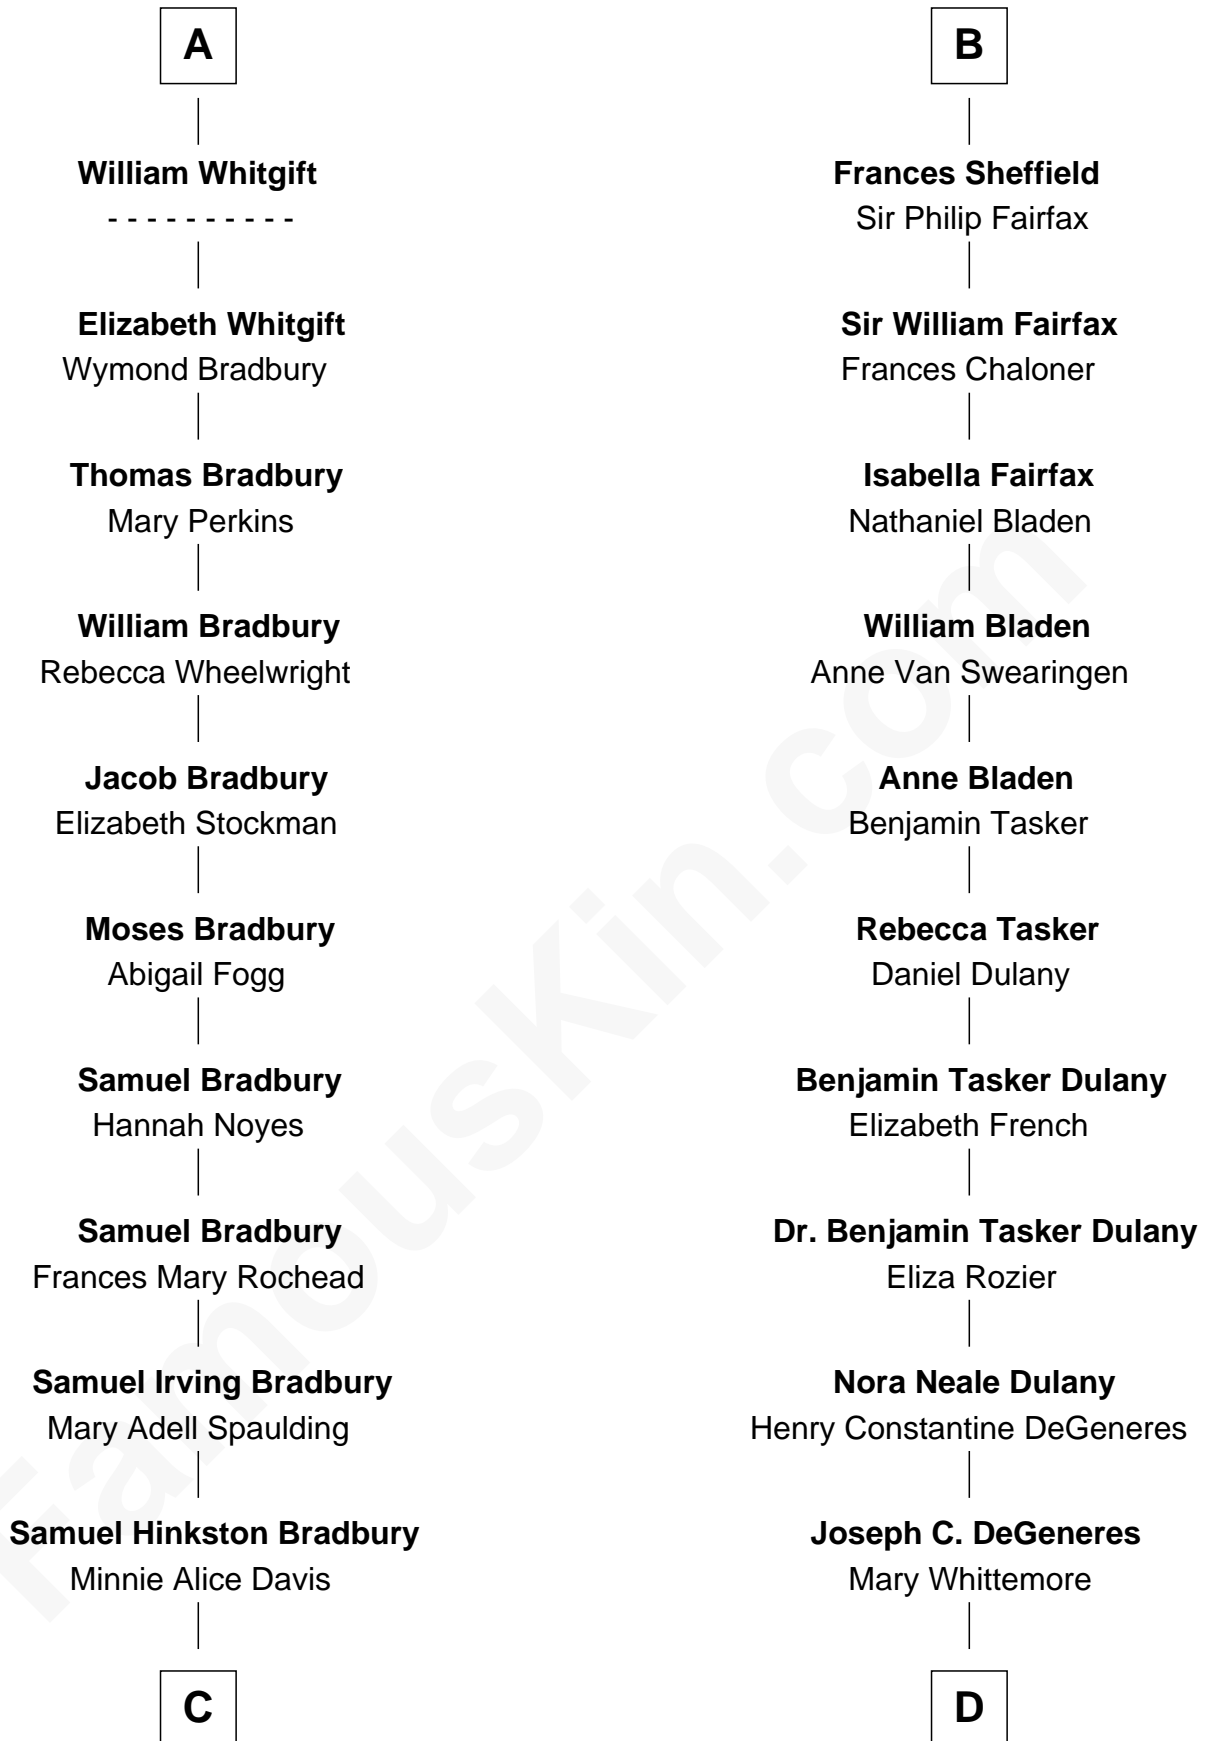

FamousKin.com

Relationship Chart of

Ray Bradbury

Author of The Martian Chronicles

18th cousin 2 times removed of

Ellen DeGeneres

Comedienne and TV Personality

C

Leonard Spaulding Bradbury

Esther Marie Moberg

Ray Bradbury

Author of [The Martian Chronicles](#)

D

Alfred George DeGeneres

Julia E. Billiu

Elliot Everett DeGeneres