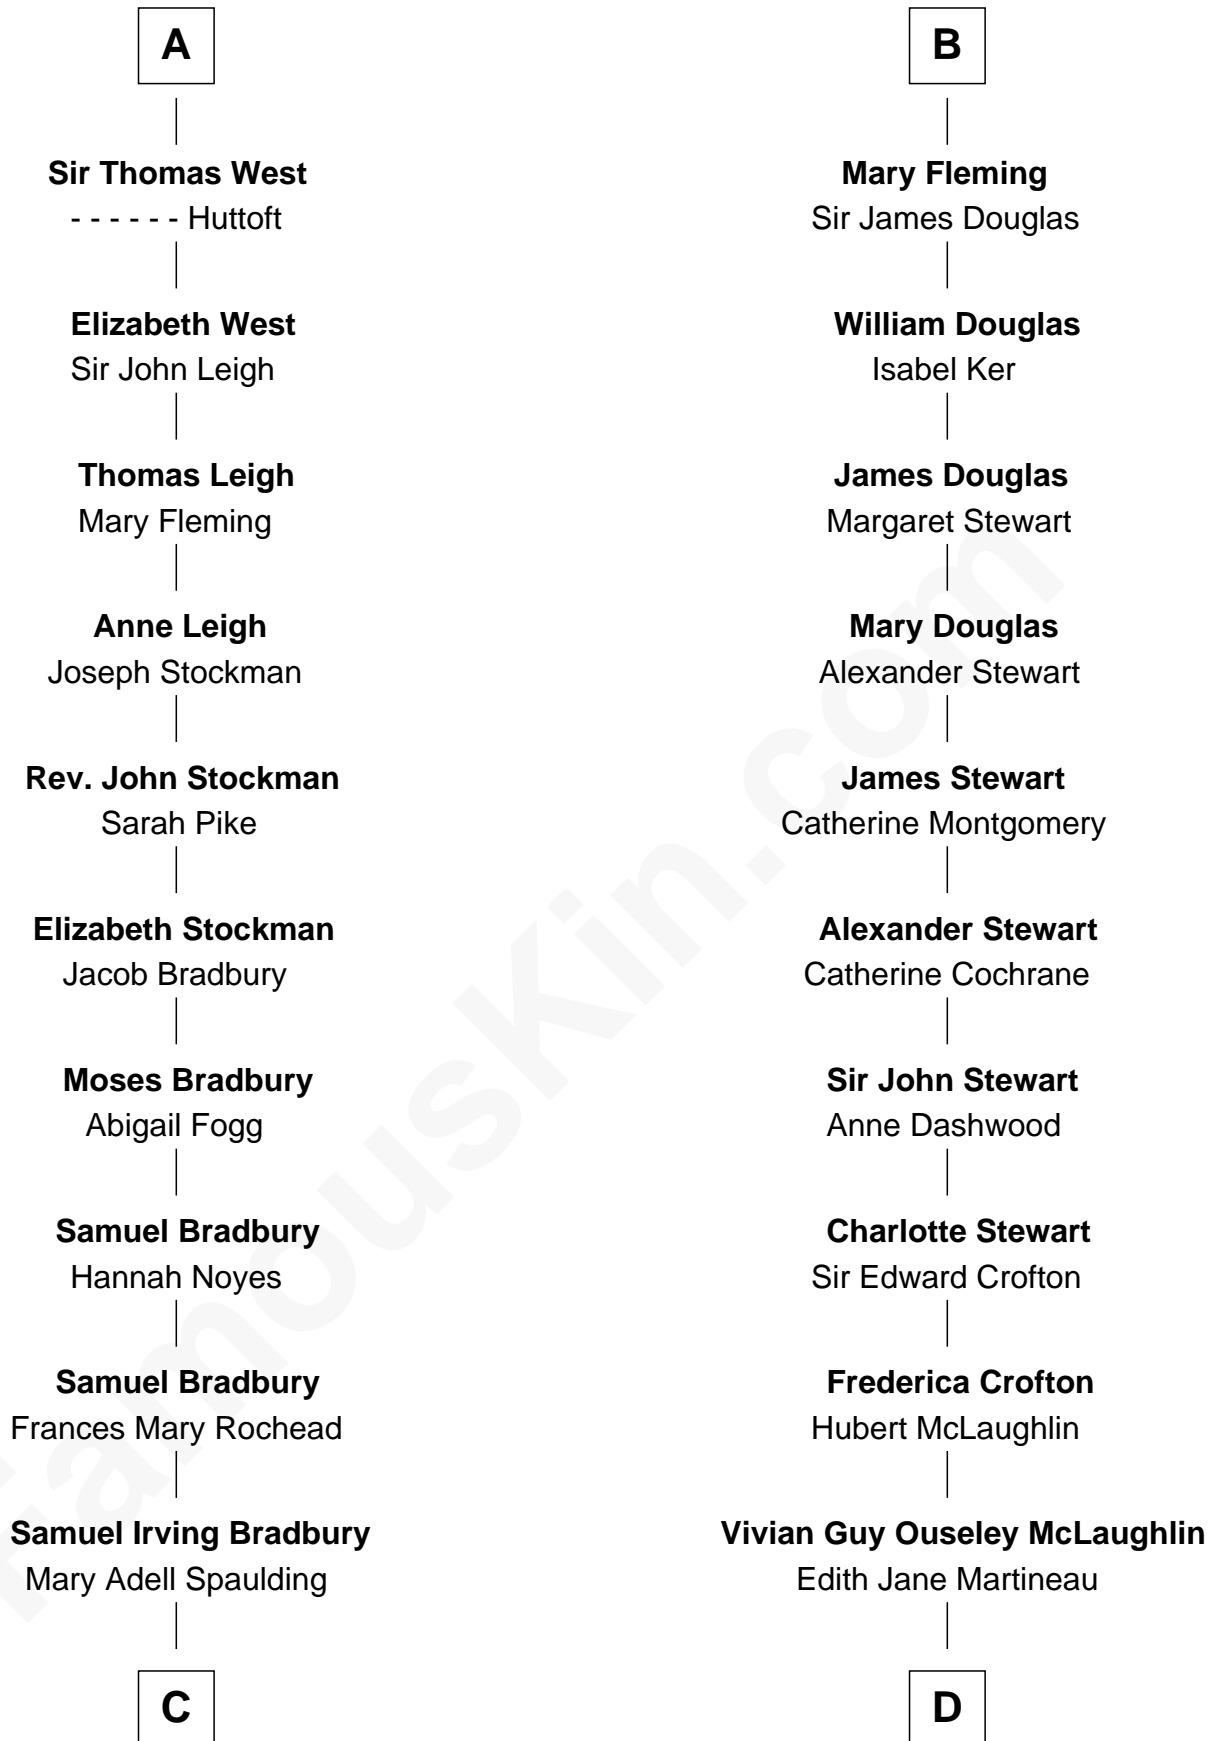

# FamousKin.com Relationship Chart of

**Ray Bradbury**

*Author of The Martian Chronicles*

19th cousin of

**Guy Ritchie**

*British Filmmaker*

**C**

**Samuel Hinkston Bradbury**

Minnie Alice Davis

**Leonard Spaulding Bradbury**

Esther Marie Moberg

**Ray Bradbury**

*Author of The Martian Chronicles*

**D**

**Doris Margaretta McLaughlin**

Stuart John Ritchie