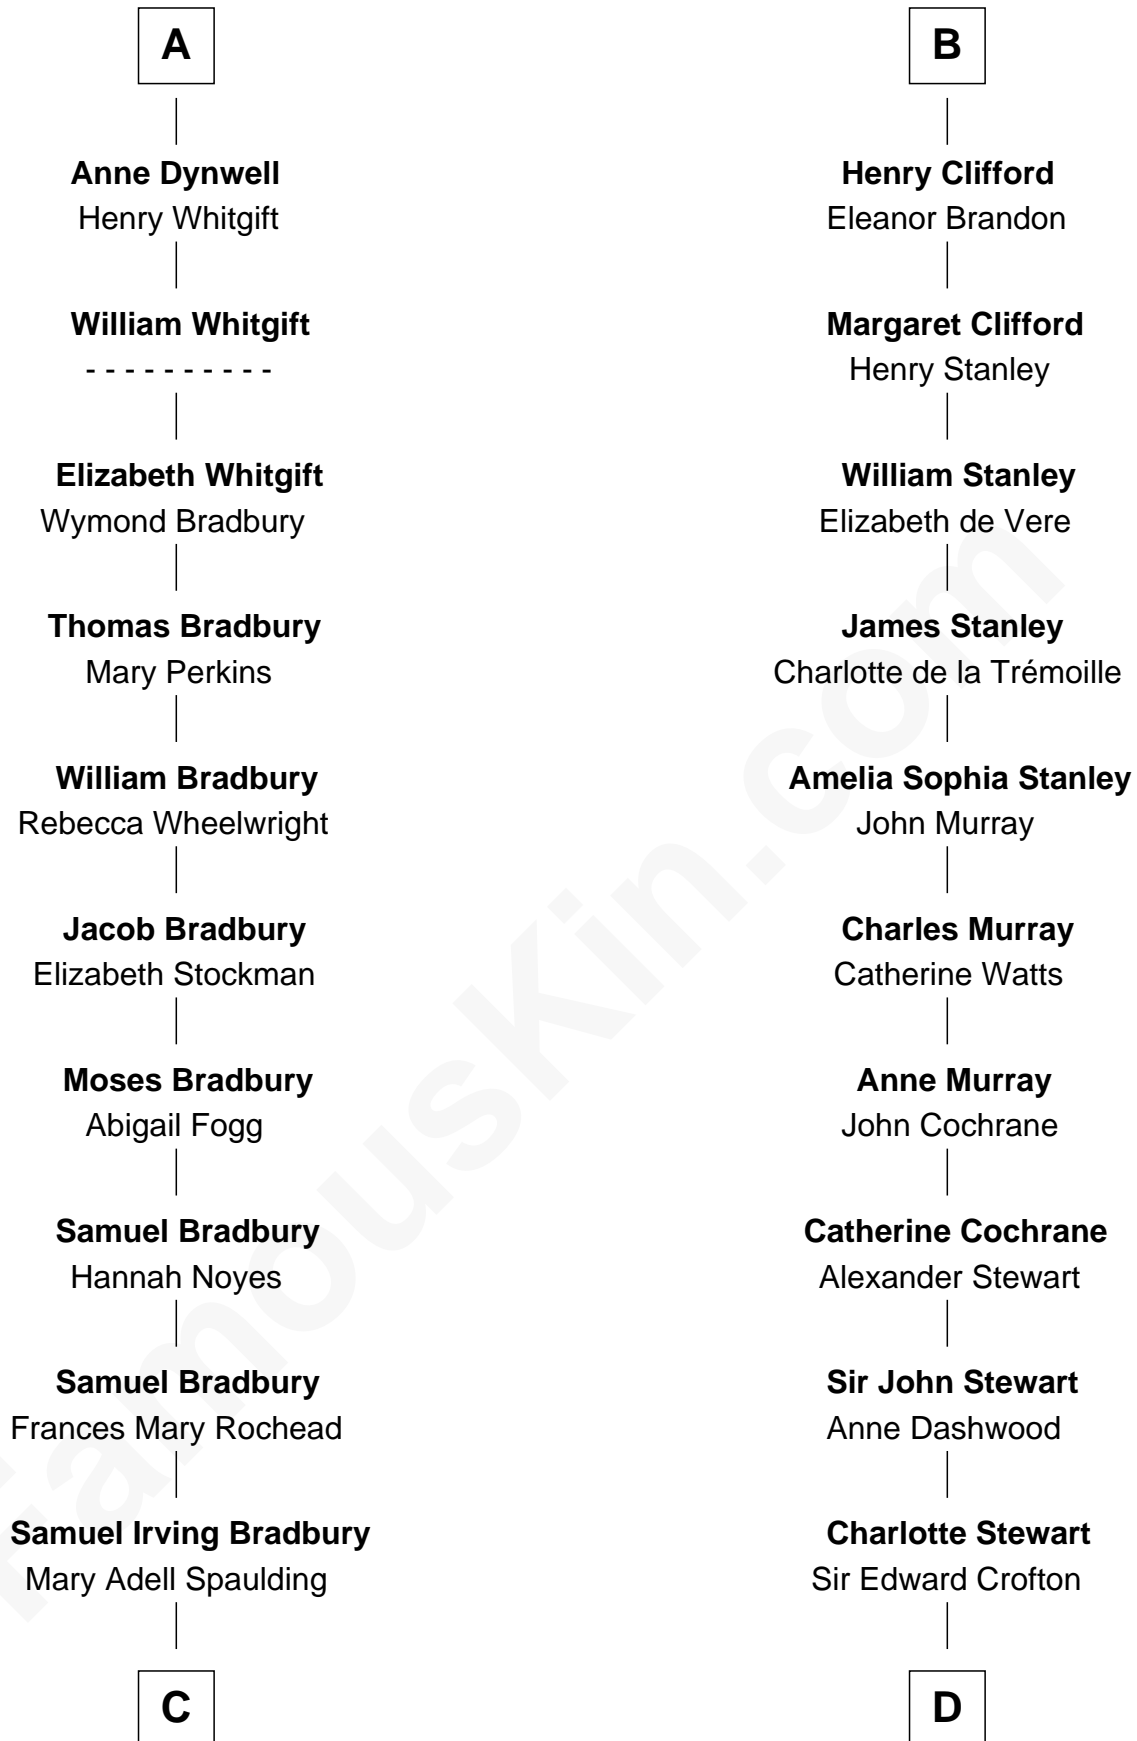

## Relationship Chart of

### Ray Bradbury

*Author of The Martian Chronicles*

19th cousin 2 times removed of

**Guy Ritchie**

*British Filmmaker*

**C**

**Samuel Hinkston Bradbury**

Minnie Alice Davis

**Leonard Spaulding Bradbury**

Esther Marie Moberg

**Ray Bradbury**

*Author of [The Martian Chronicles](#)*

**D**

**Frederica Crofton**

Hubert McLaughlin

**Vivian Guy Ouseley McLaughlin**