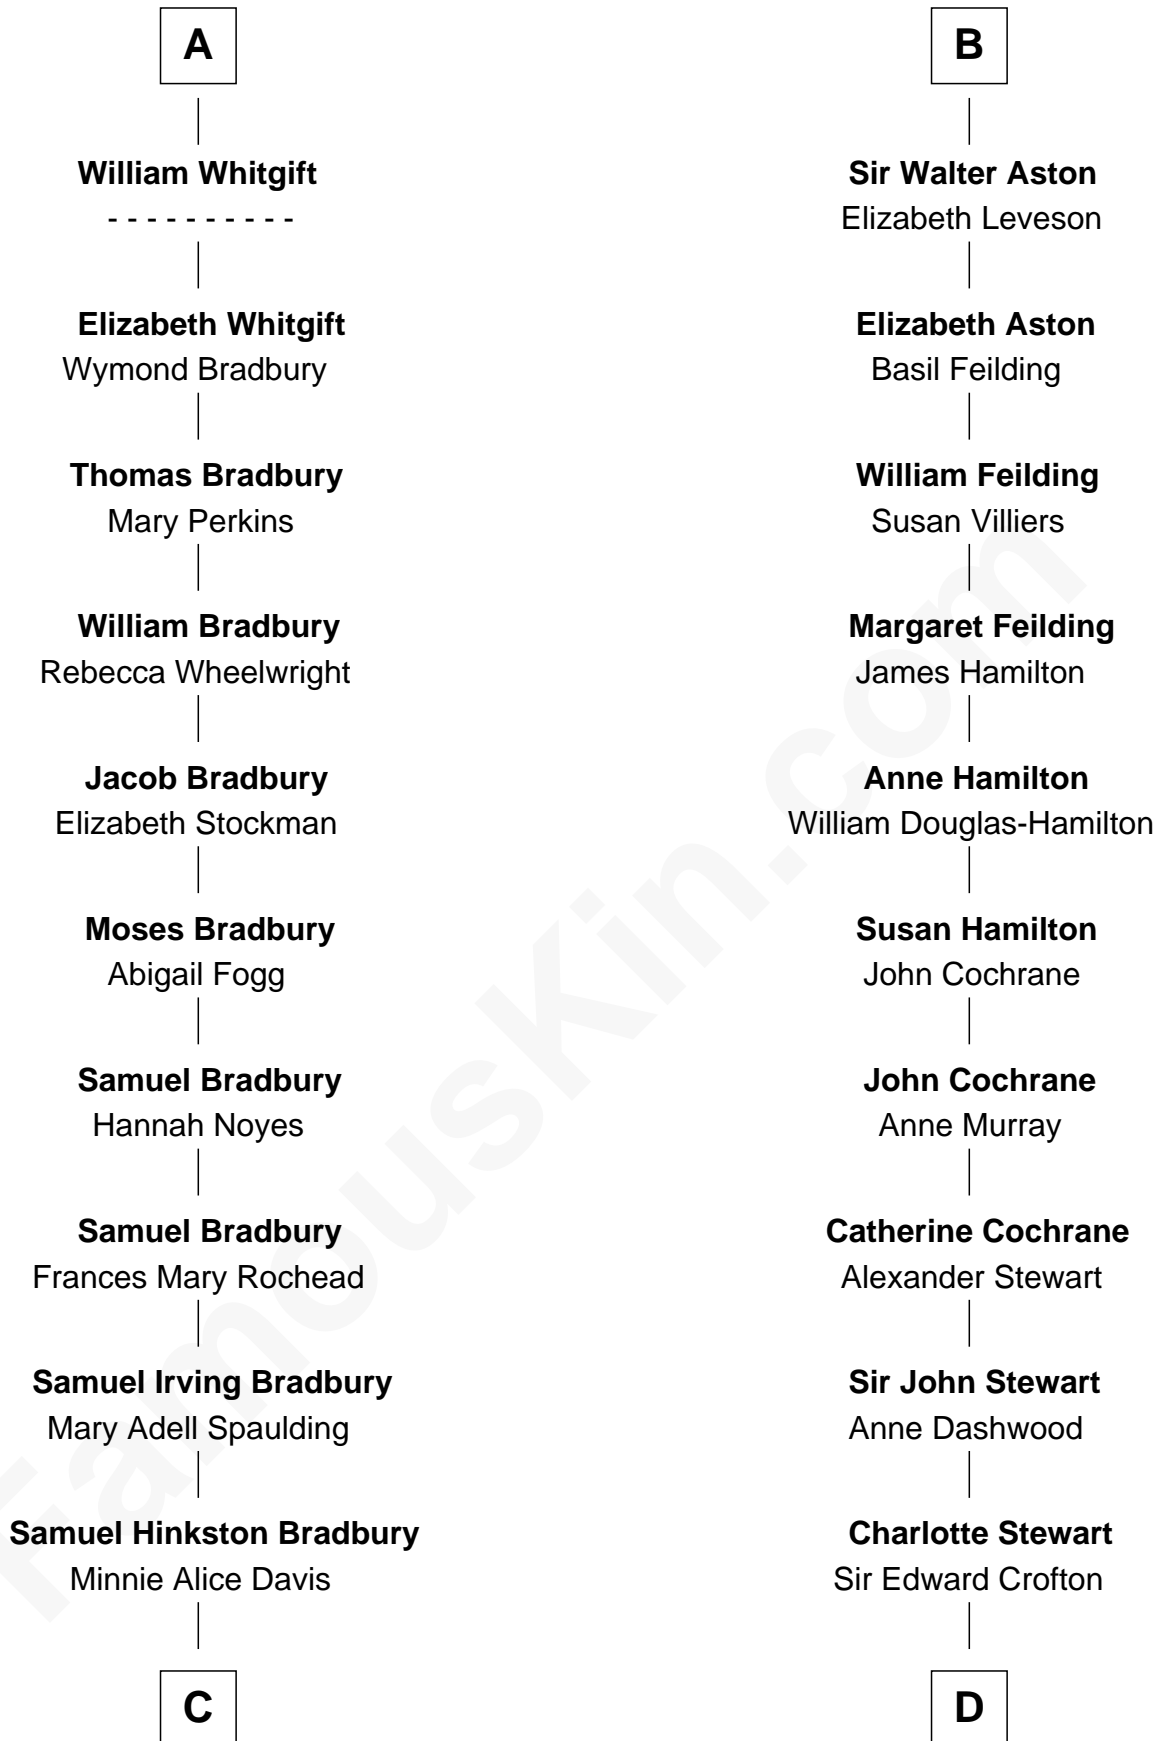

FamousKin.com

Relationship Chart of

Ray Bradbury

Author of The Martian Chronicles

18th cousin 3 times removed of

Guy Ritchie
British Filmmaker

John de Welles
Maud de Roos

John de Welles
Eleanor de Mowbray

Eudo de Welles
Maud de Greystoke

Sir Lionel de Welles
Joan de Waterton

Margaret de Welles
Sir Thomas Dymoke

Jane Dymoke
John Fulnetby

Katherine Fulnetby
William Dynwell

Anne Dynwell
Henry Whitgift

A

Margery de Welles
Stephen le Scrope

Maude le Scrope
Sir Baldwin Freville

Joyce Freville
Sir Roger Aston

Sir Robert Aston
Isabel Brereton

John Aston
Elizabeth Delves

Sir John Aston
Joan Lyttleton

Sir Edward Aston
Joan Bowles

B

C

Leonard Spaulding Bradbury

Esther Marie Moberg

Ray Bradbury

Author of [The Martian Chronicles](#)

D

Frederica Crofton

Hubert McLaughlin

Vivian Guy Ouseley McLaughlin