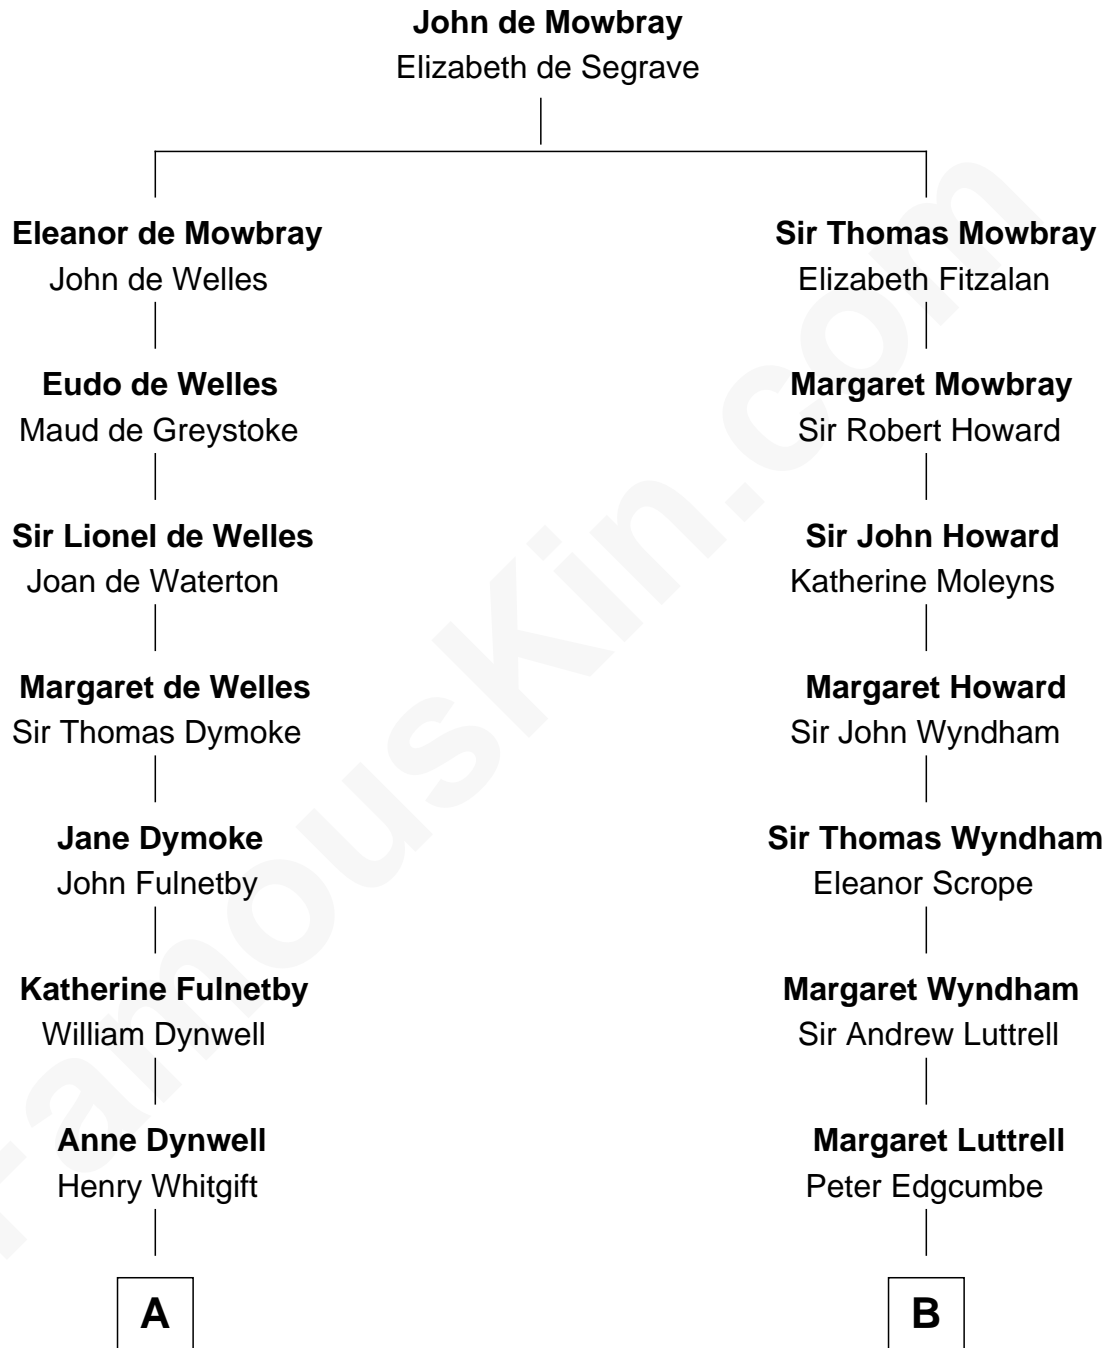

# FamousKin.com Relationship Chart of

**Ray Bradbury**

*Author of The Martian Chronicles*

18th cousin 1 time removed of

**Guy Ritchie**

*British Filmmaker*

FamousKin.com