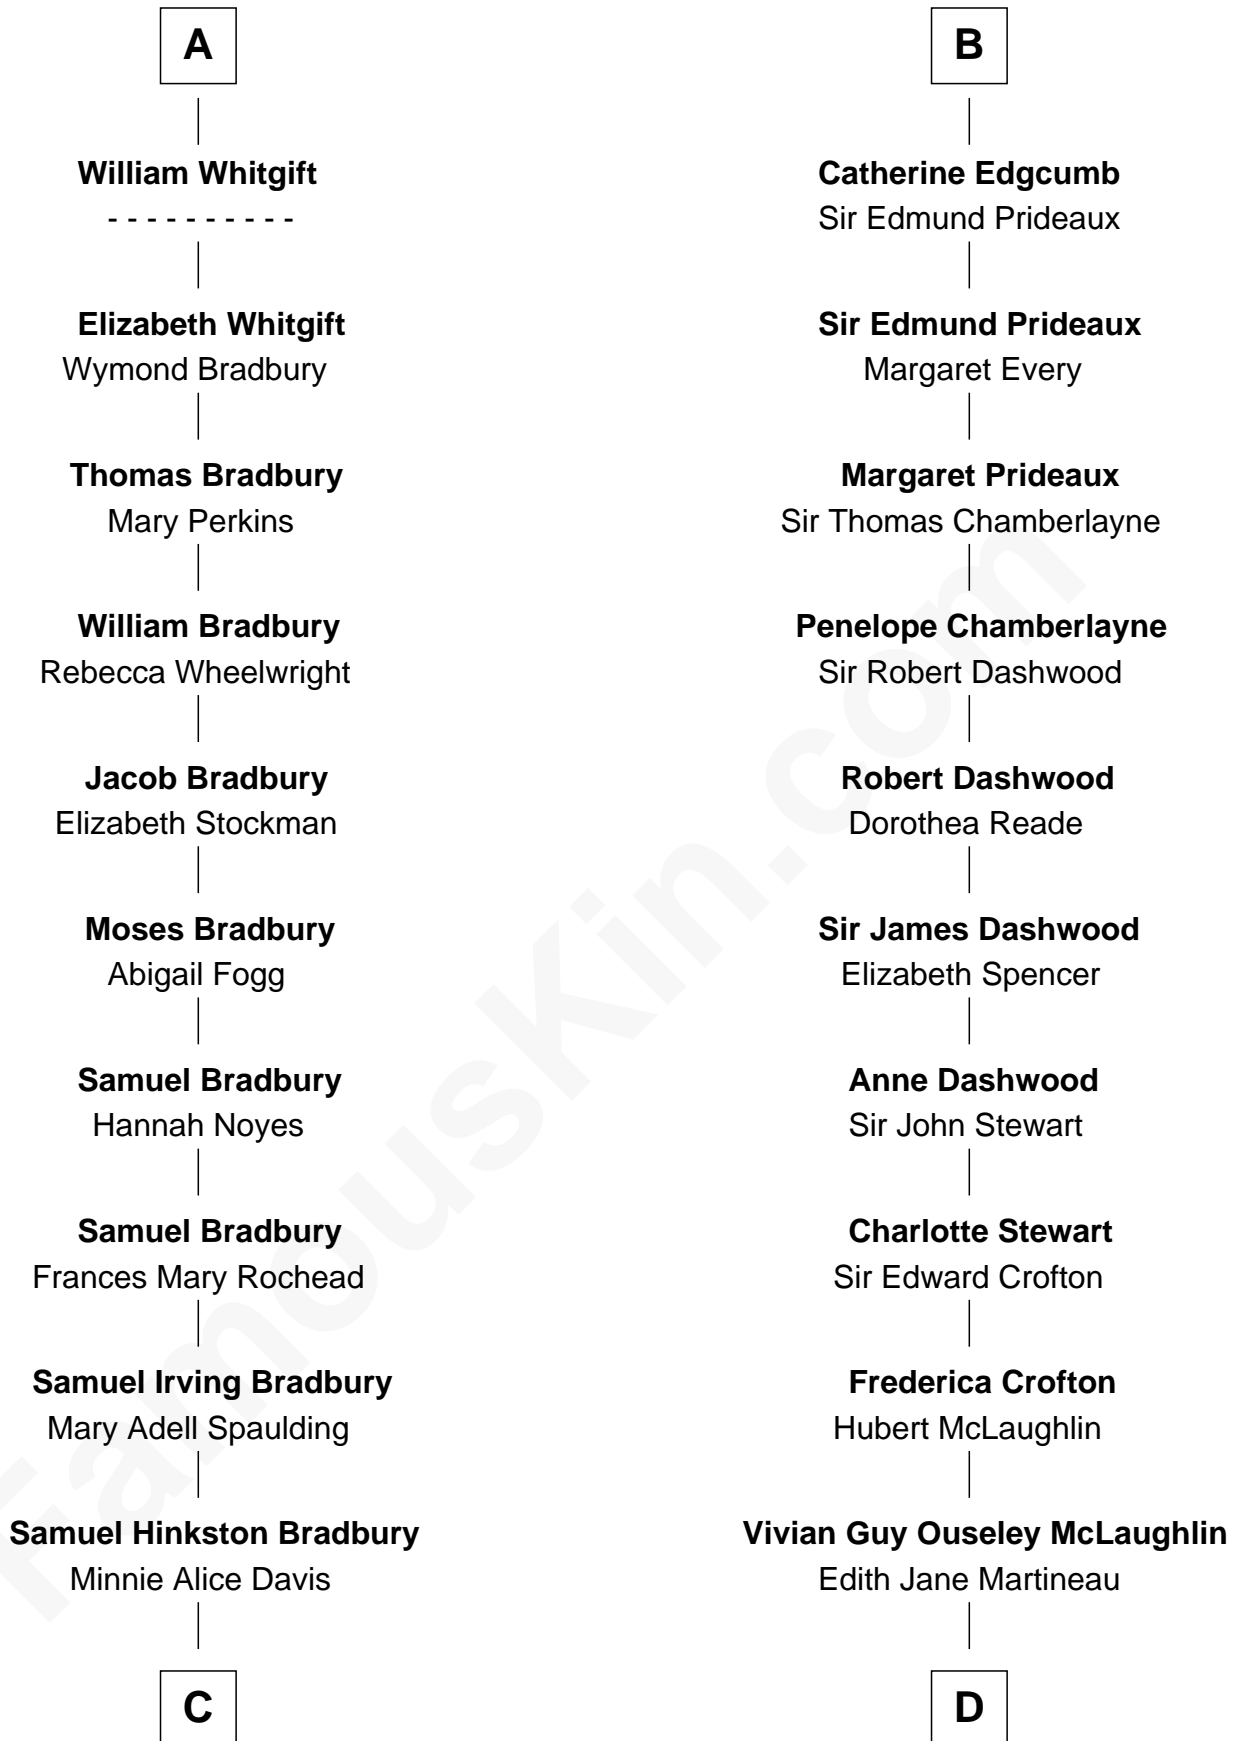

# FamousKin.com Relationship Chart of

**Ray Bradbury**

*Author of The Martian Chronicles*

18th cousin 1 time removed of

**Guy Ritchie**

*British Filmmaker*

FamousKin.com