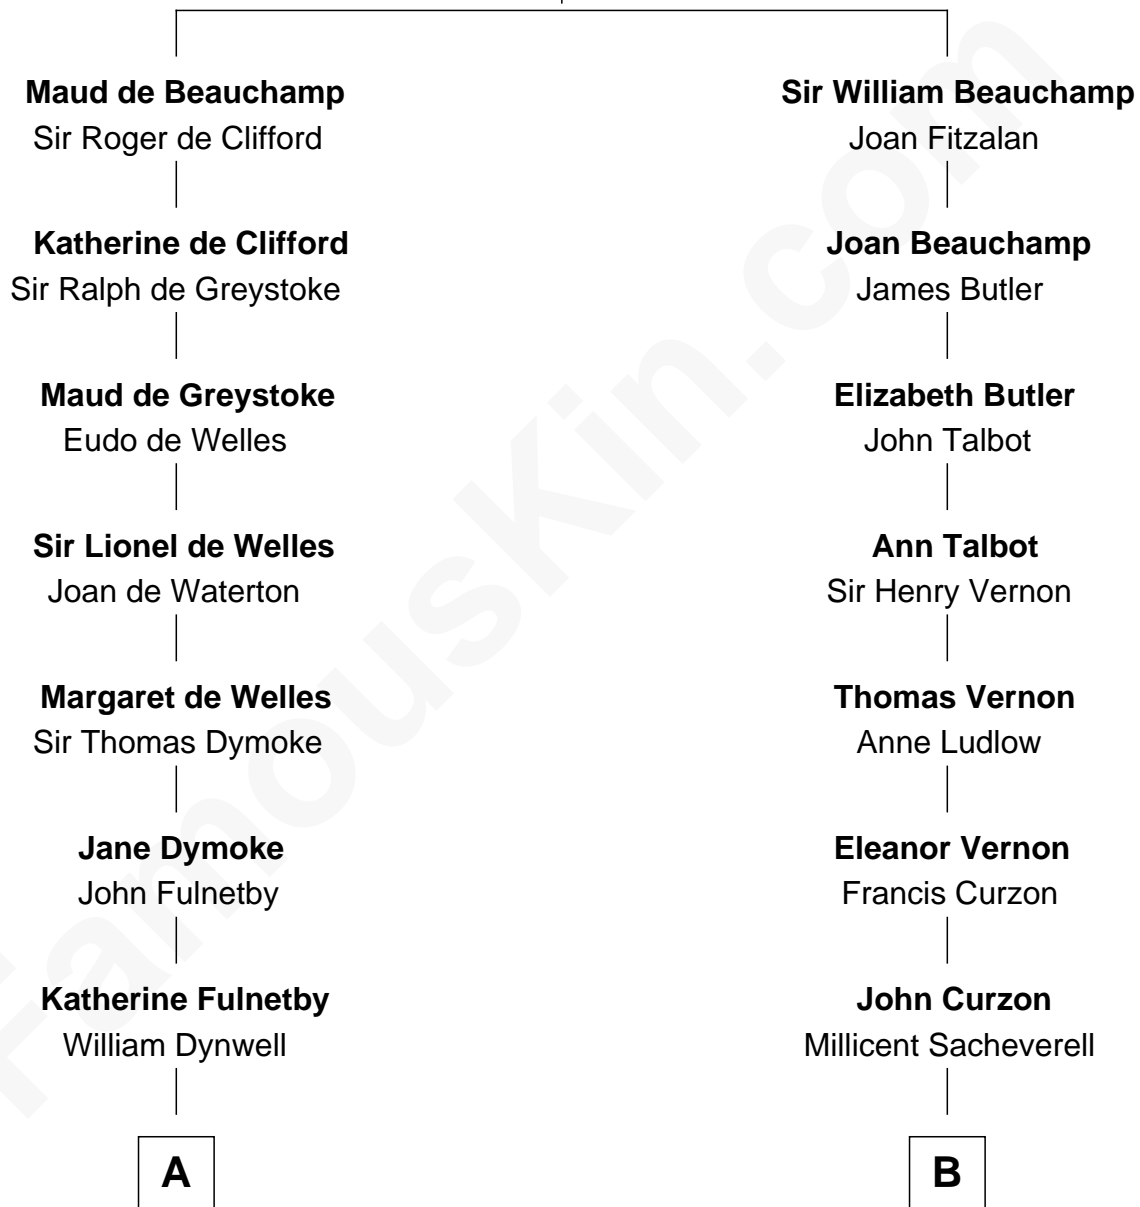

FamousKin.com

Relationship Chart of

Ray Bradbury

Author of The Martian Chronicles

19th cousin of

Oliver Platt

Movie Actor

Sir Thomas de Beauchamp

Katherine de Mortimer

C

Samuel Hinkston Bradbury

Minnie Alice Davis

Leonard Spaulding Bradbury

Esther Marie Moberg

Ray Bradbury

Author of The Martian Chronicles