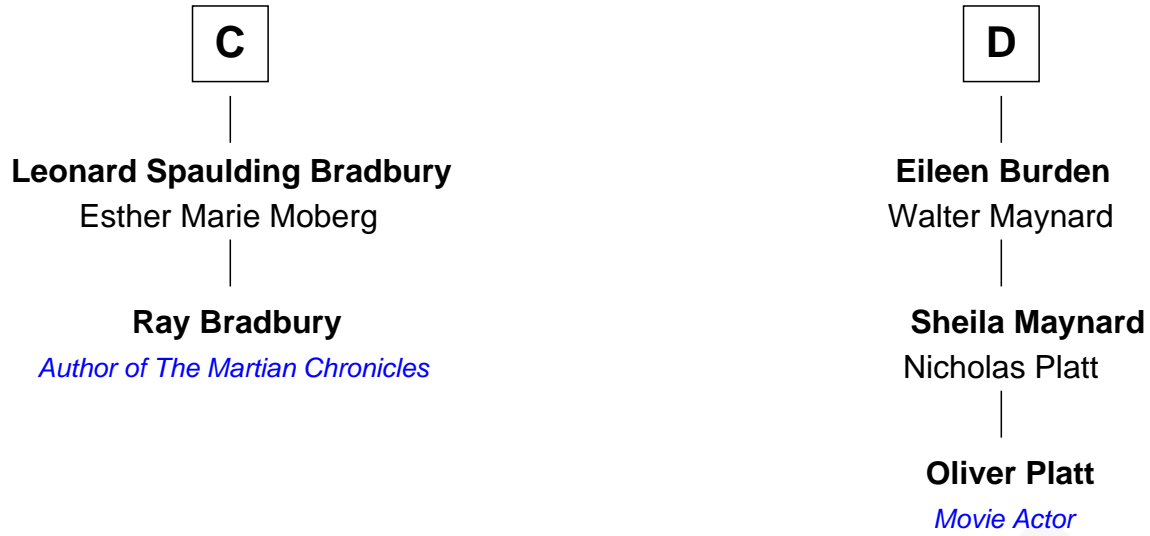

# FamousKin.com Relationship Chart of

**Ray Bradbury**

*Author of The Martian Chronicles*

18th cousin 1 time removed of

**Oliver Platt**

*Movie Actor*

**John de Welles**

Maud de Roos

**Anne Dynwell**  
Henry Whitgift

**A**

**Anne de Welles**  
James Butler

**James Butler**  
Joan Beauchamp

**Elizabeth Butler**  
John Talbot

**Ann Talbot**  
Sir Henry Vernon

**Thomas Vernon**  
Anne Ludlow

**Eleanor Vernon**  
Francis Curzon

**John Curzon**  
Millicent Sacheverell

**B**

FamousKin.com