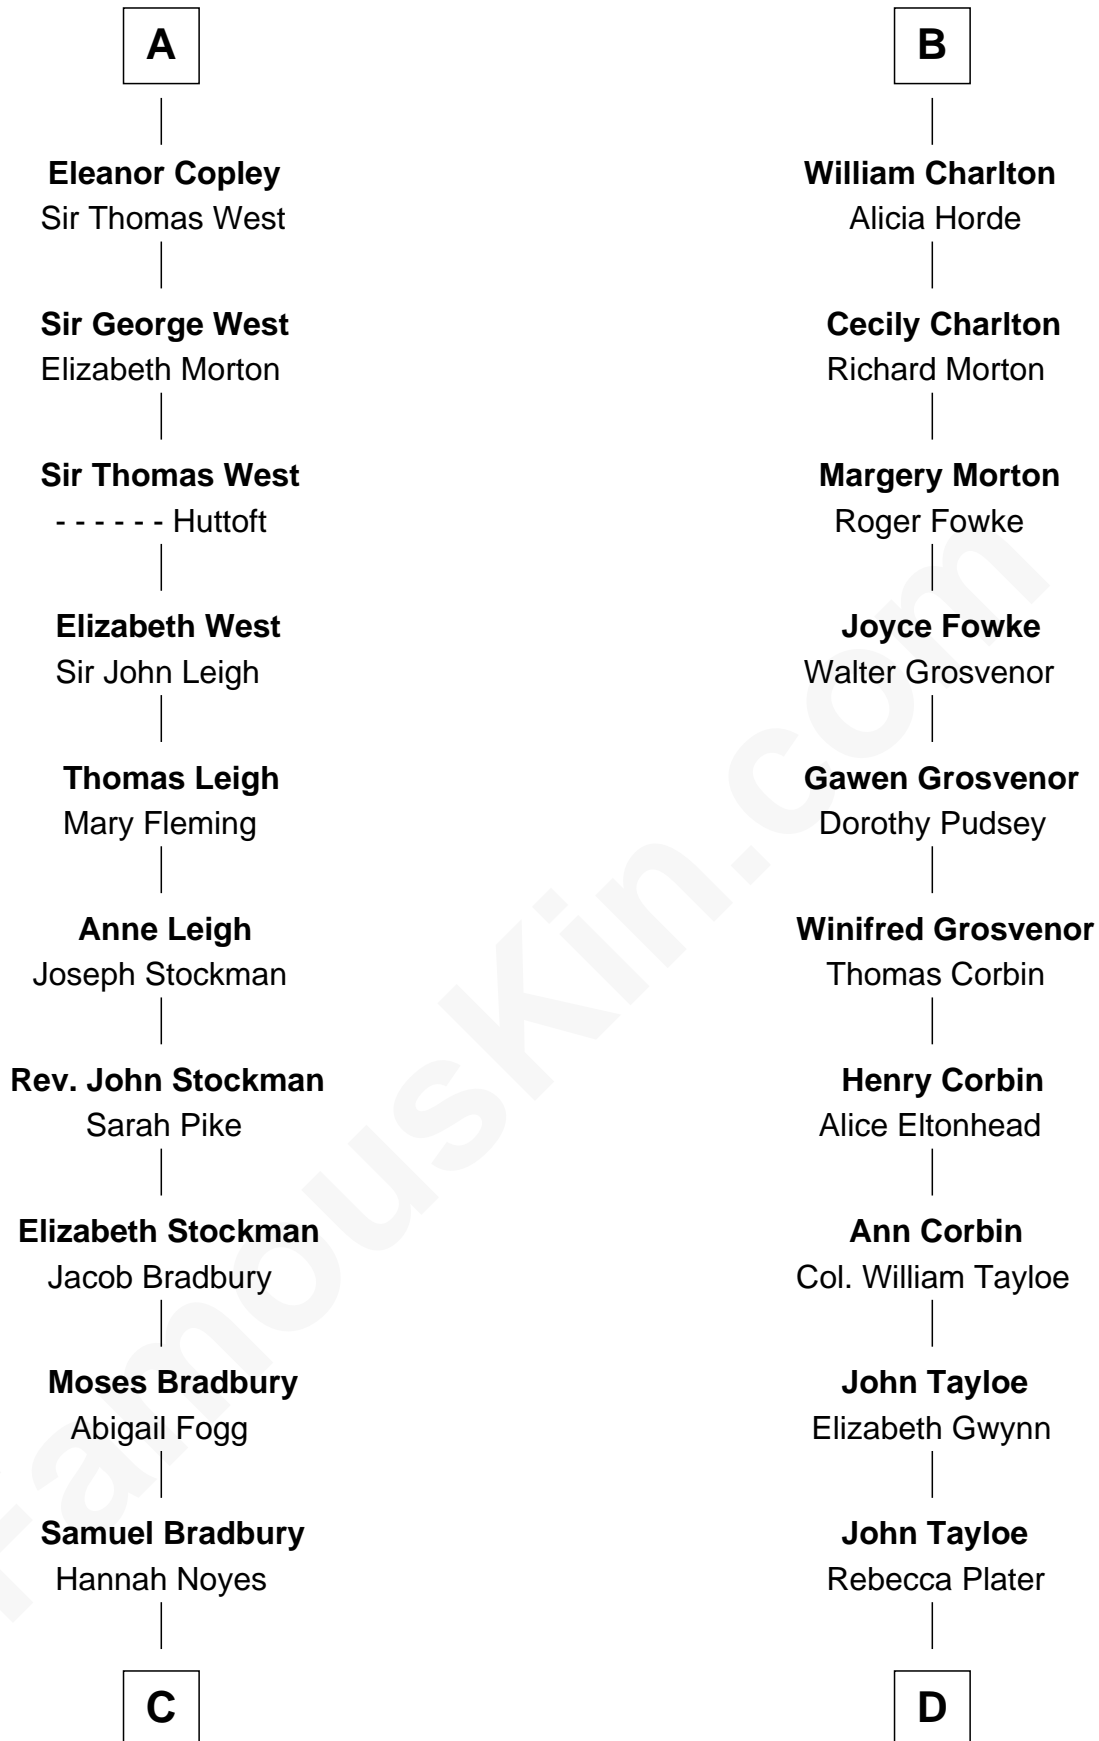

FamousKin.com Relationship Chart of

Ray Bradbury

Author of The Martian Chronicles

21st cousin of

Thomas Hunt Morgan

Nobel Prize Winner in Physiology or Medicine

Sir Roger de Somery

Nichole d'Aubenev

Joan de Somery

John IV le Strange

Hawise le Strange

Robert de Felton

Sir John de Felton

Sibyl - - - - -

Sir Thomas de Felton

Joan Walkfare

Margaret - - - - -

Mary Corbet

Robert Charlton

Richard Charlton

Elizabeth Mainwaring

B

C

Samuel Bradbury
Frances Mary Rothead

Samuel Irving Bradbury
Mary Adell Spaulding

Samuel Hinkston Bradbury
Minnie Alice Davis

Leonard Spaulding Bradbury
Esther Marie Moberg

Ray Bradbury
Author of The Martian Chronicles

D

Elizabeth Tayloe
Col. Edward Lloyd