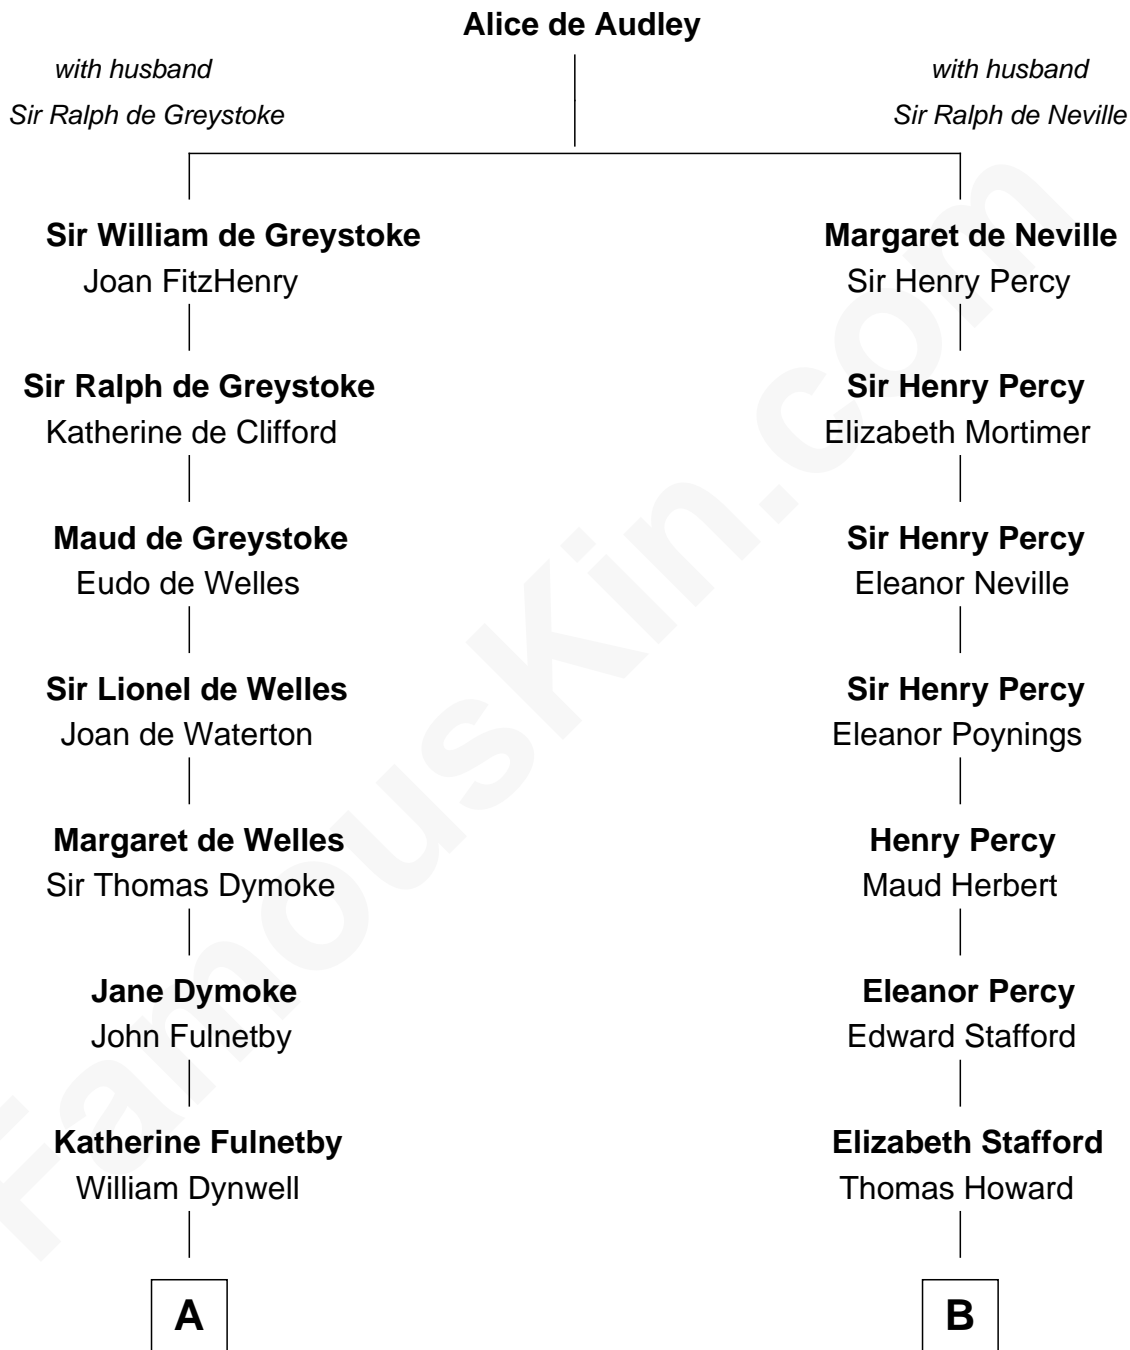

FamousKin.com

Relationship Chart of

Ray Bradbury

Author of The Martian Chronicles

19th cousin 1 time removed of

Thomas Hunt Morgan

Nobel Prize Winner in Physiology or Medicine

C

Samuel Hinkston Bradbury

Minnie Alice Davis

Leonard Spaulding Bradbury

Esther Marie Moberg

Ray Bradbury

Author of [The Martian Chronicles](#)

D

Francis Scott Key

Mary Tayloe Lloyd

Elizabeth Phoebe Key

Charles Howard

Ellen Key Howard

Charlton Hunt Morgan

Thomas Hunt Morgan

[Nobel Prize Winner](#)