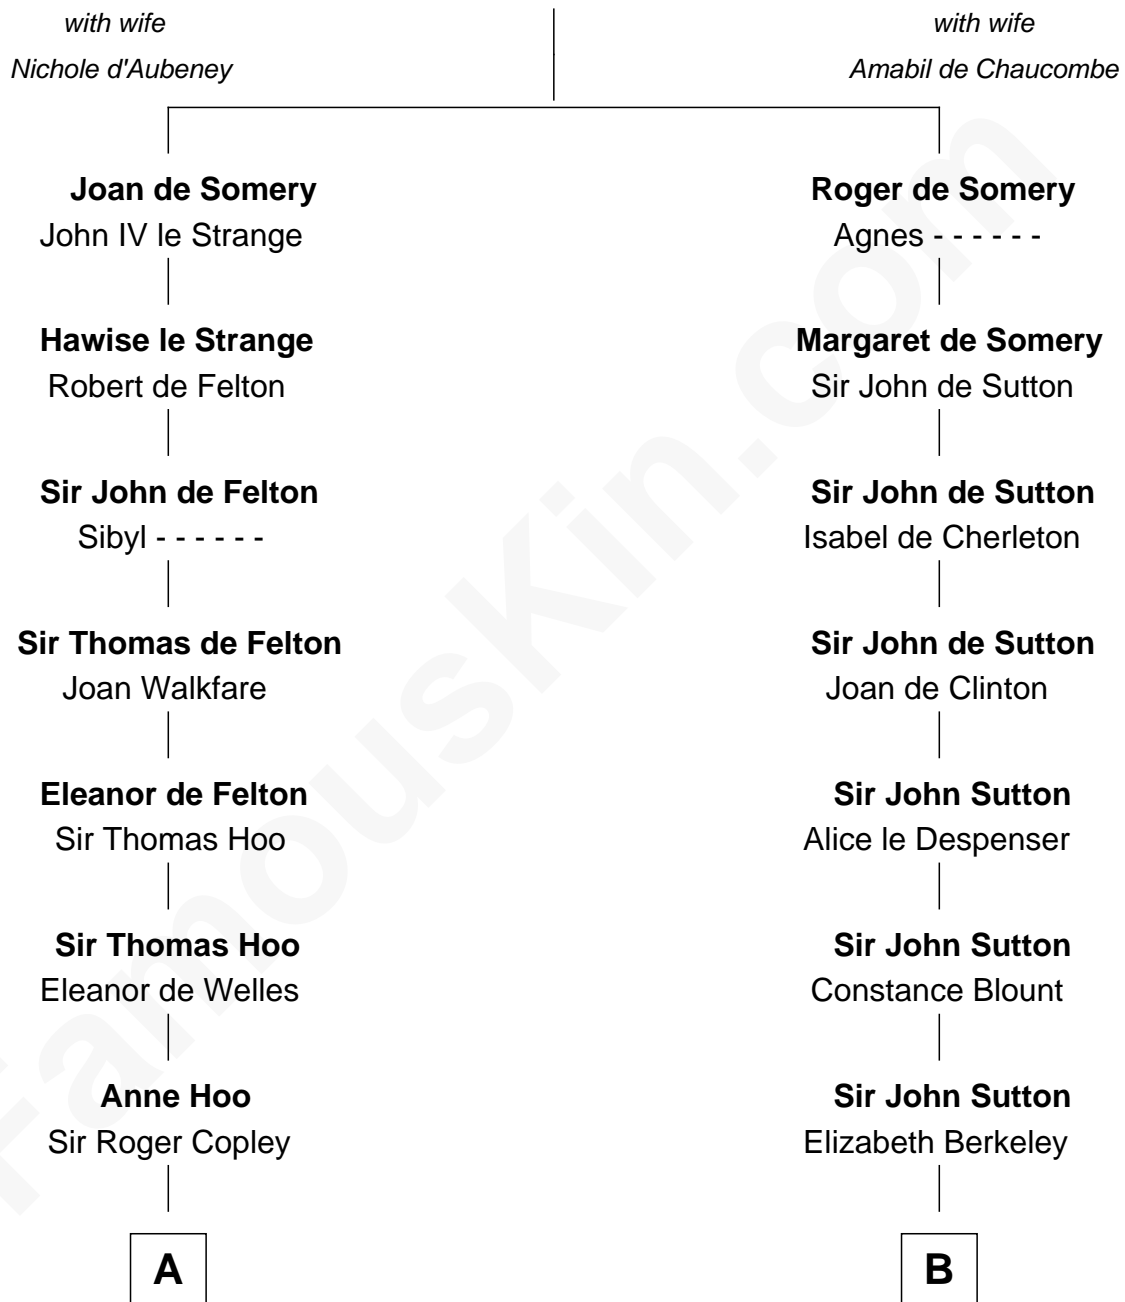

FamousKin.com

Relationship Chart of

Ray Bradbury

Author of The Martian Chronicles

19th cousin 2 times removed of

Marjorie Post

Founder of General Foods

Sir Roger de Somery

C

Samuel Bradbury
Frances Mary Rohead

Samuel Irving Bradbury
Mary Adell Spaulding

Samuel Hinkston Bradbury
Minnie Alice Davis

Leonard Spaulding Bradbury
Esther Marie Moberg

Ray Bradbury
Author of The Martian Chronicles