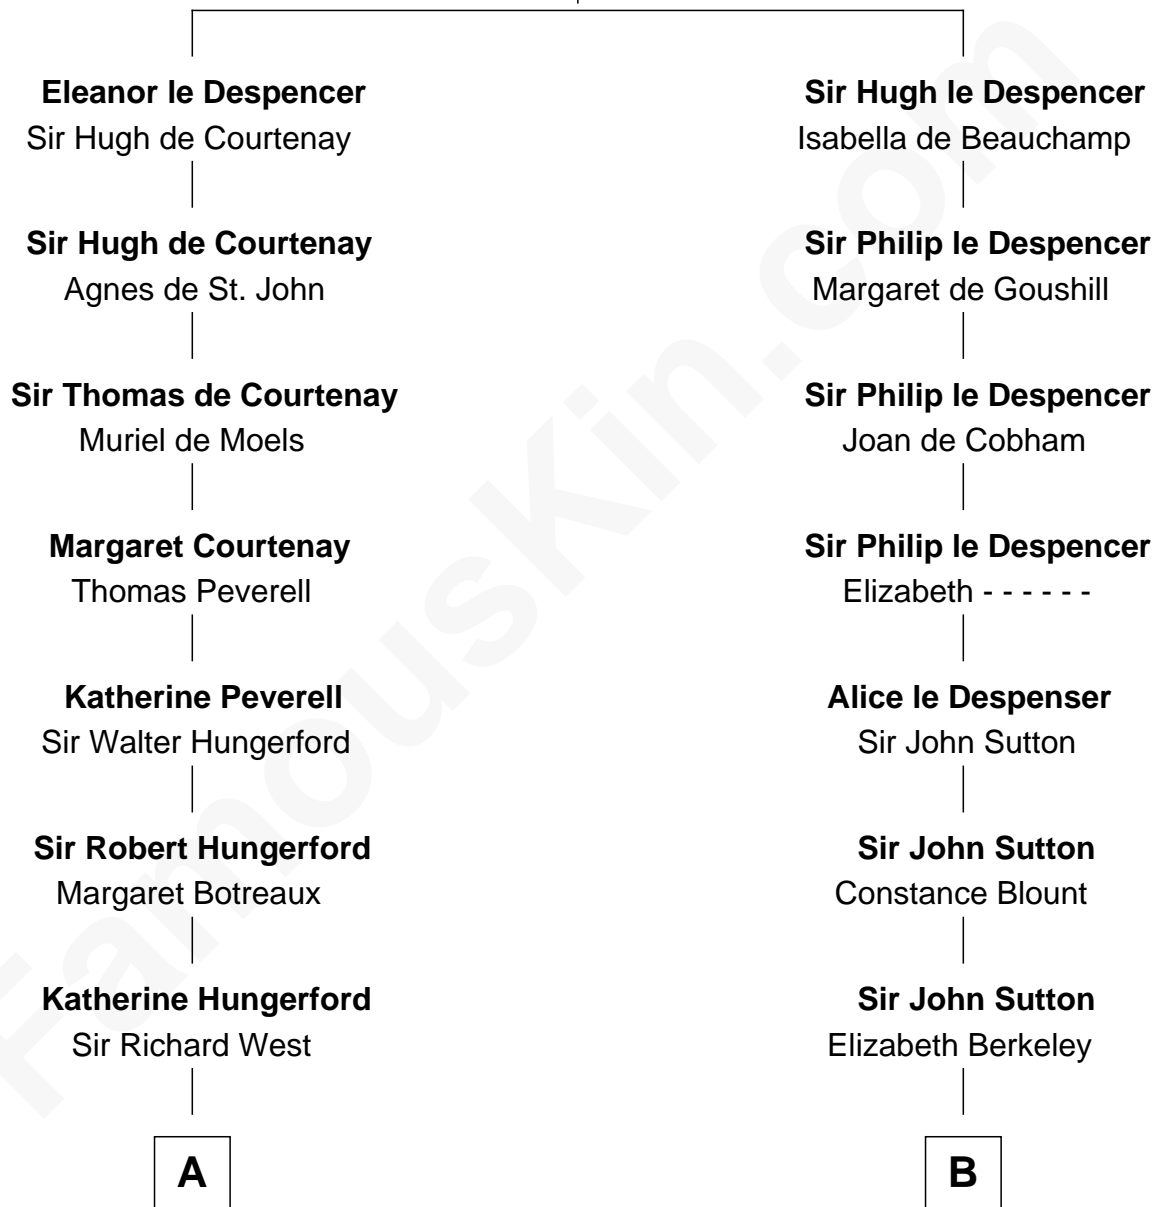

FamousKin.com Relationship Chart of

Ray Bradbury

Author of The Martian Chronicles

19th cousin 2 times removed of

Marjorie Post

Founder of General Foods

Sir Hugh le Despencer

Aveline Basset

C

Samuel Bradbury
Frances Mary Rohead

Samuel Irving Bradbury
Mary Adell Spaulding

Samuel Hinkston Bradbury
Minnie Alice Davis

Leonard Spaulding Bradbury
Esther Marie Moberg

Ray Bradbury
Author of The Martian Chronicles