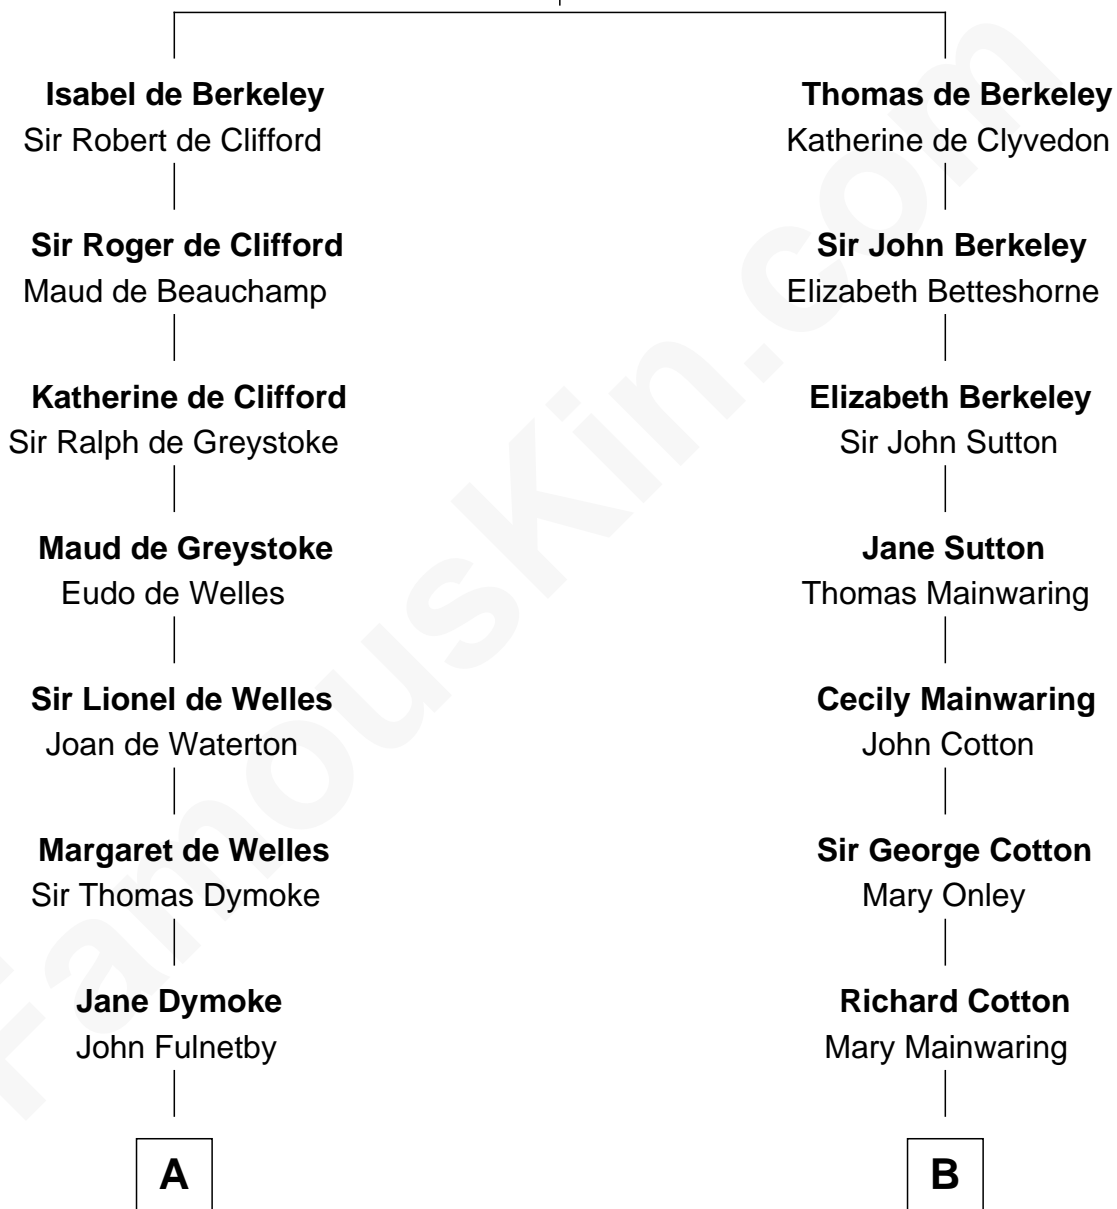

FamousKin.com

Relationship Chart of

Ray Bradbury

Author of The Martian Chronicles

15th cousin 5 times removed of

Marjorie Post

Founder of General Foods

Sir Maurice de Berkeley

Eve la Zouche

C

—
Samuel Irving Bradbury

Mary Adell Spaulding

—
Samuel Hinkston Bradbury

Minnie Alice Davis

—
Leonard Spaulding Bradbury

Esther Marie Moberg

—
Ray Bradbury

Author of [The Martian Chronicles](#)

FamousKin.com