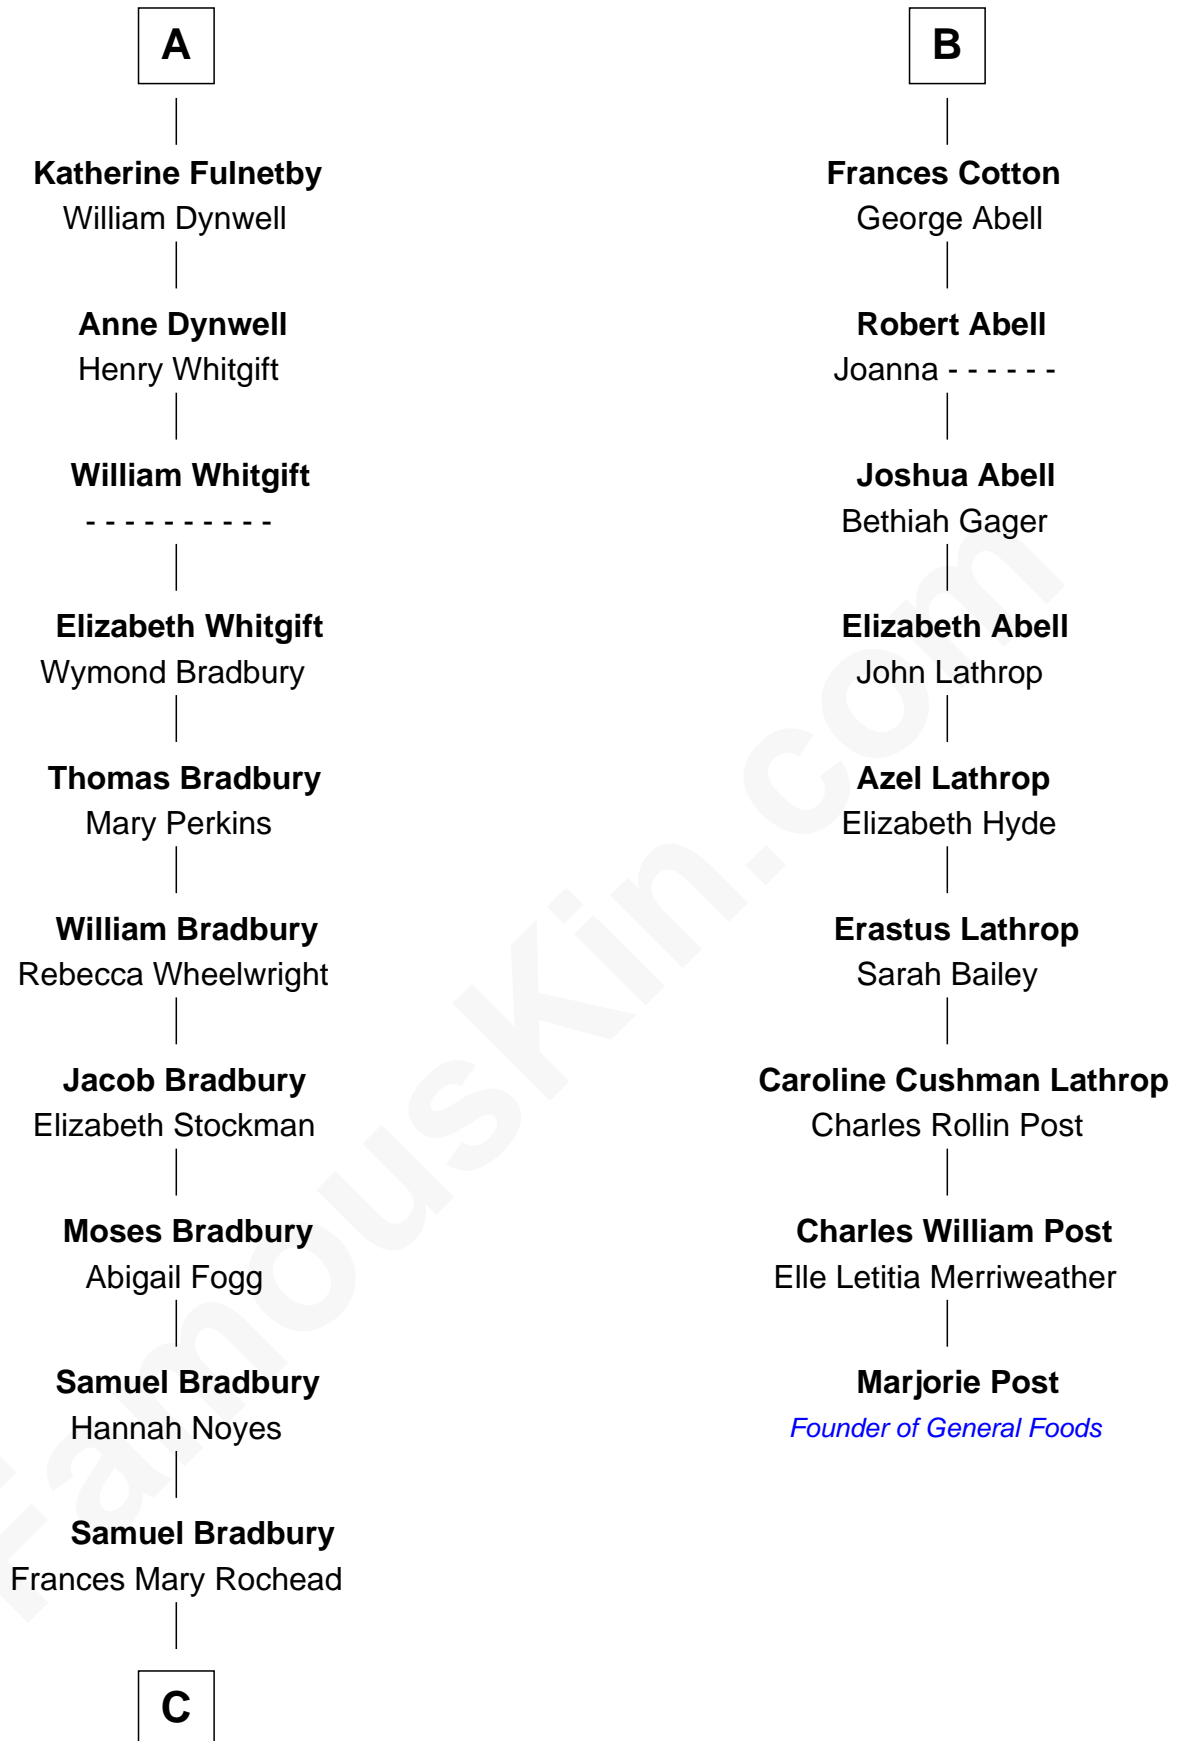

FamousKin.com

Relationship Chart of

Ray Bradbury

Author of The Martian Chronicles

15th cousin 5 times removed of

Marjorie Post

Founder of General Foods

Sir Maurice de Berkeley

Eve la Zouche

C

—
Samuel Irving Bradbury

Mary Adell Spaulding

—
Samuel Hinkston Bradbury

Minnie Alice Davis

—
Leonard Spaulding Bradbury

Esther Marie Moberg