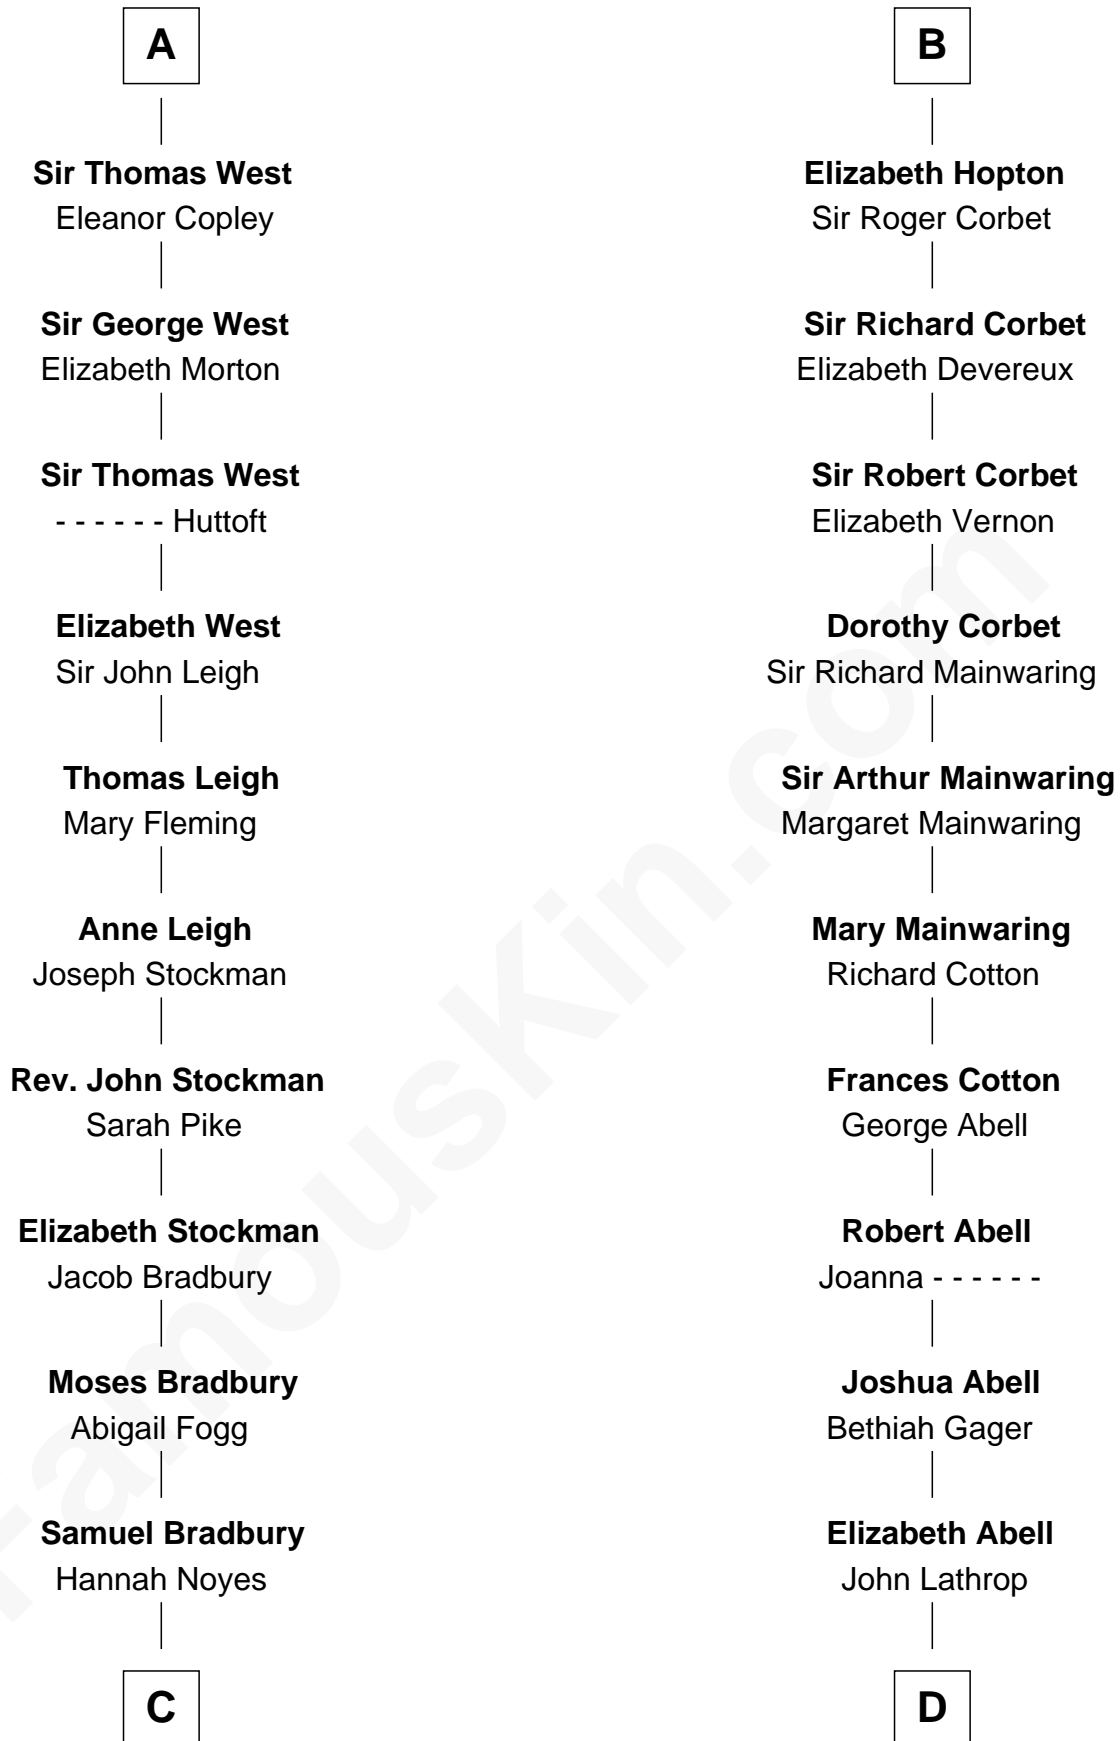

## Relationship Chart of

**Ray Bradbury**

*Author of The Martian Chronicles*

21st cousin of

**Marjorie Post**

*Founder of General Foods*

**C**

**Samuel Bradbury**  
Frances Mary Rothead

**Samuel Irving Bradbury**  
Mary Adell Spaulding

**Samuel Hinkston Bradbury**  
Minnie Alice Davis

**Leonard Spaulding Bradbury**  
Esther Marie Moberg

**Ray Bradbury**  
*Author of The Martian Chronicles*