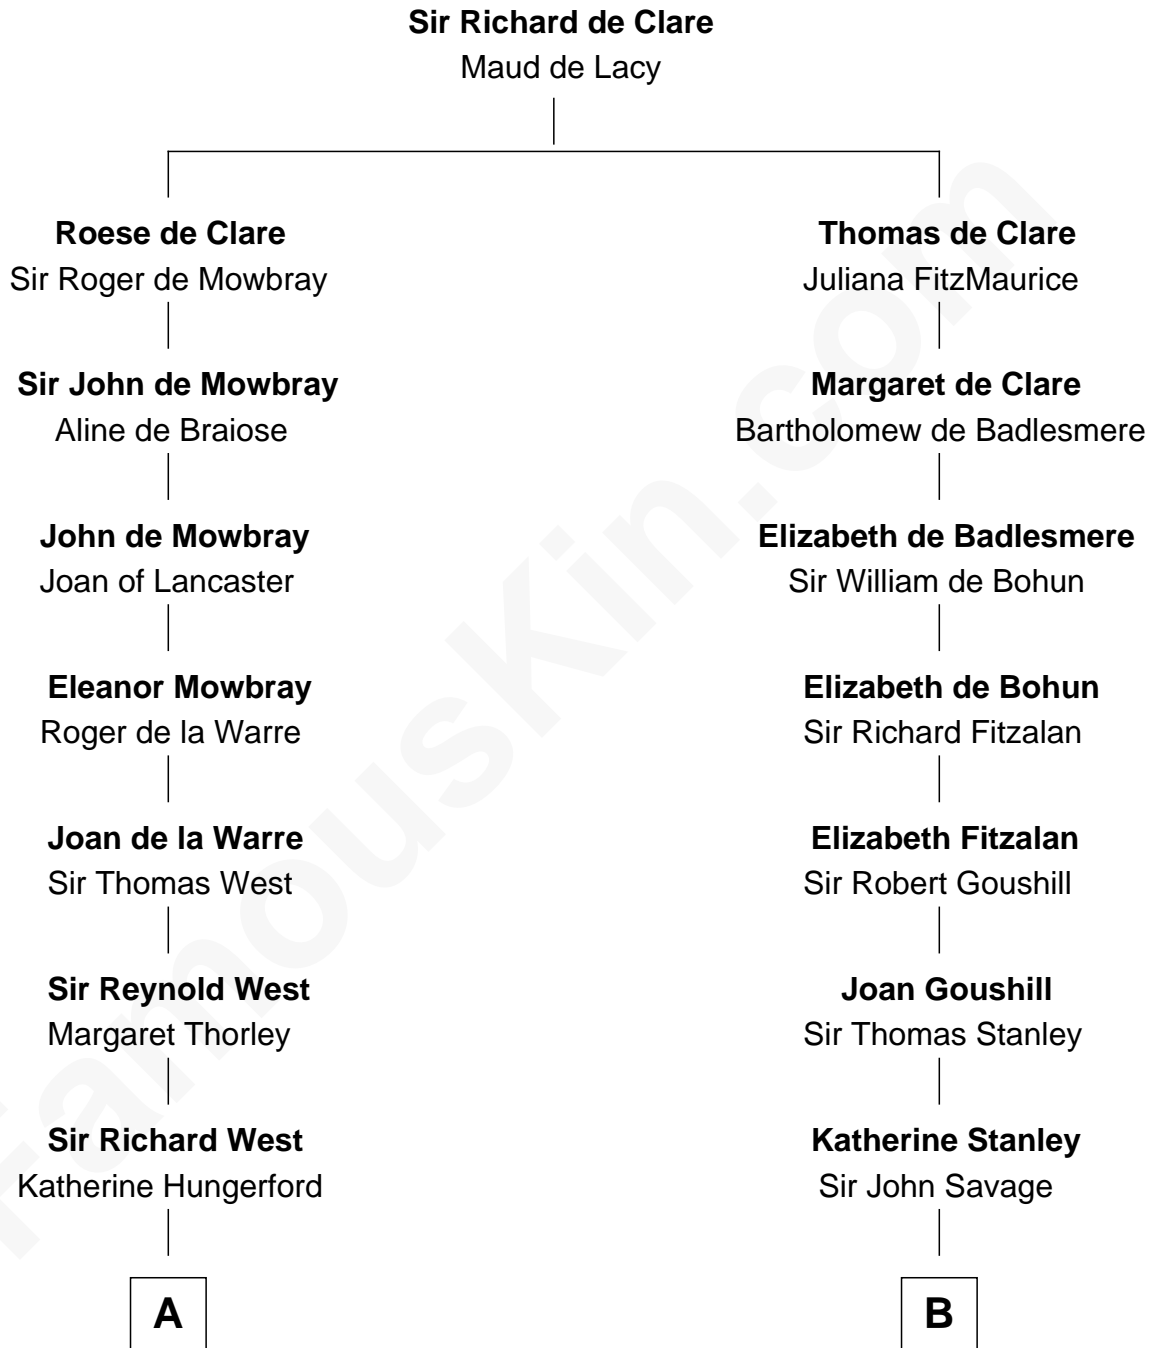

## Relationship Chart of

### Ray Bradbury

*Author of The Martian Chronicles*

16th cousin 5 times removed of

**Henry Lee III**

*9th Governor of Virginia*

**C**

—  
**Samuel Bradbury**  
Frances Mary Rothead

—  
**Samuel Irving Bradbury**  
Mary Adell Spaulding

—  
**Samuel Hinkston Bradbury**  
Minnie Alice Davis

—  
**Leonard Spaulding Bradbury**  
Esther Marie Moberg

—  
**Ray Bradbury**  
*Author of The Martian Chronicles*

FamousKin.com