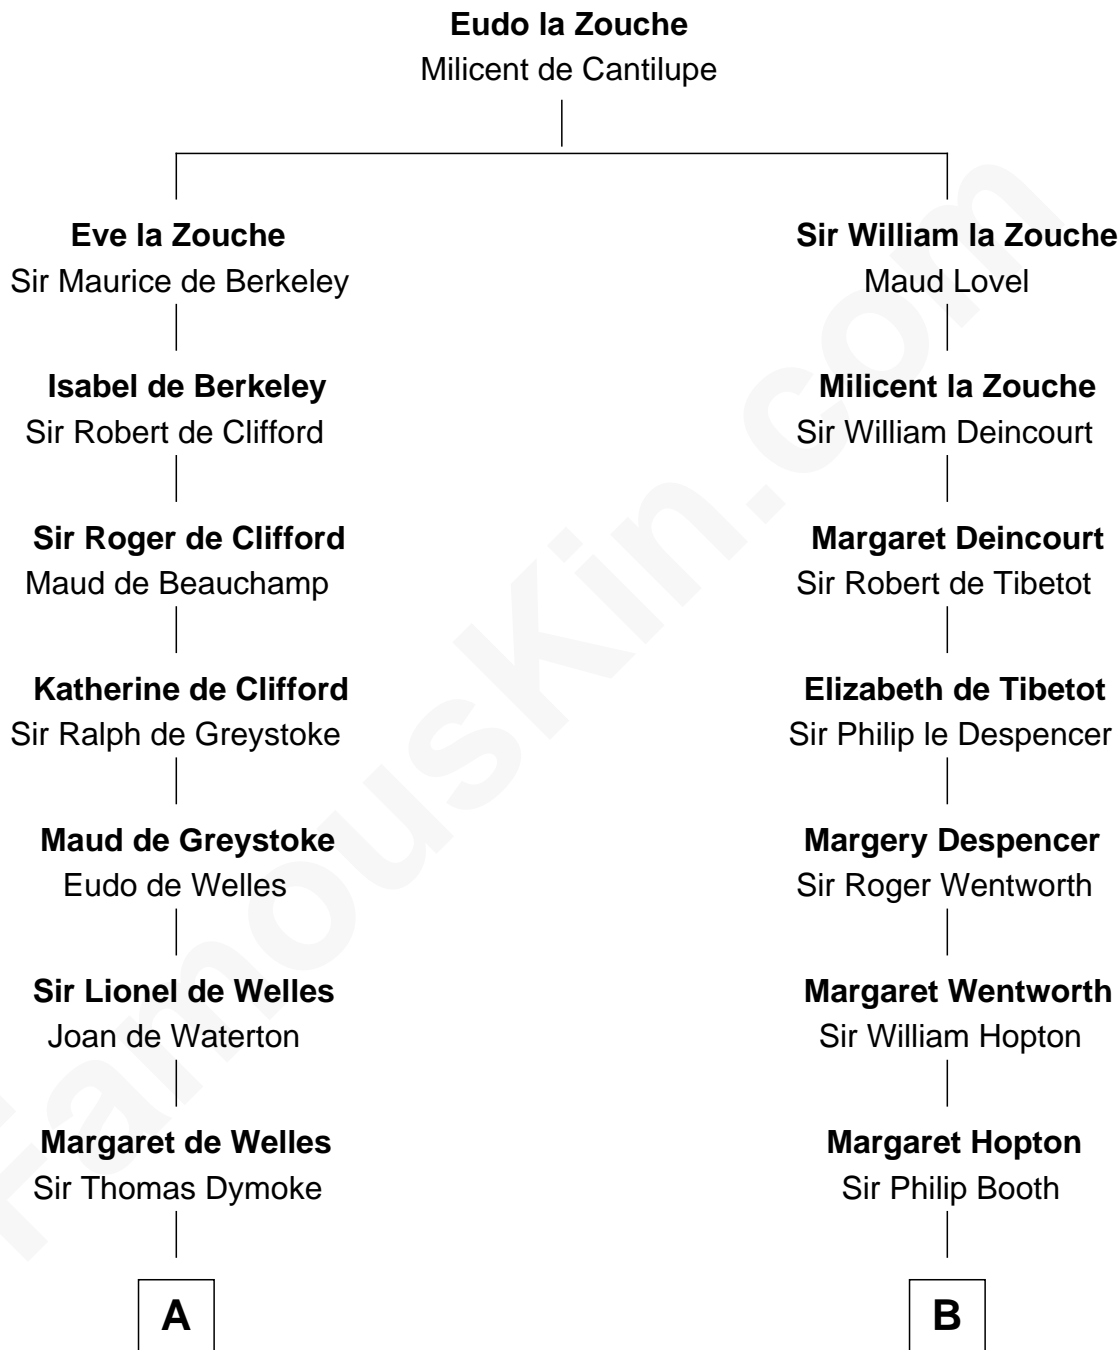

FamousKin.com Relationship Chart of

Ray Bradbury

Author of The Martian Chronicles

17th cousin 4 times removed of

Henry Lee III

9th Governor of Virginia

C

—
Samuel Bradbury
Frances Mary Rothead

—
Samuel Irving Bradbury
Mary Adell Spaulding

—
Samuel Hinkston Bradbury
Minnie Alice Davis

—
Leonard Spaulding Bradbury
Esther Marie Moberg

—
Ray Bradbury
Author of The Martian Chronicles

FamousKin.com