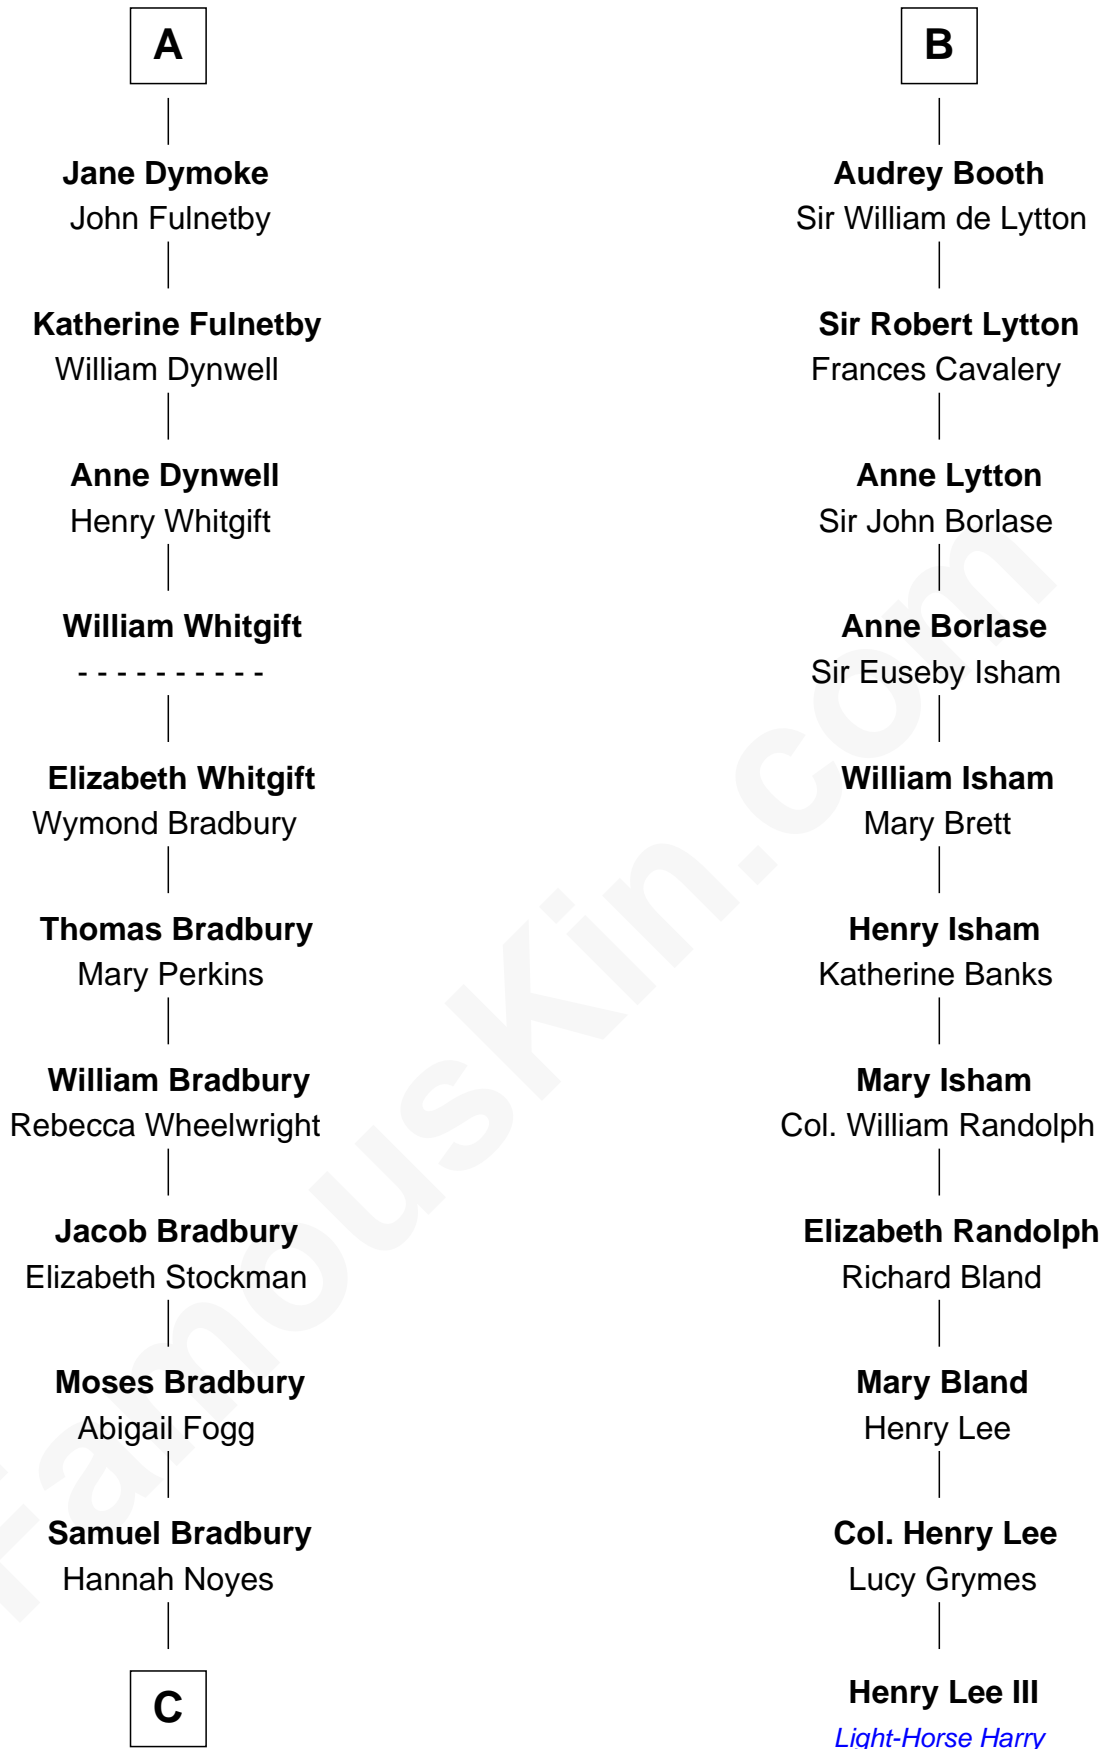

FamousKin.com Relationship Chart of

Ray Bradbury

Author of The Martian Chronicles

17th cousin 4 times removed of

Henry Lee III

9th Governor of Virginia

C

—
Samuel Bradbury
Frances Mary Rothead

—
Samuel Irving Bradbury
Mary Adell Spaulding

—
Samuel Hinkston Bradbury
Minnie Alice Davis

—
Leonard Spaulding Bradbury
Esther Marie Moberg

—
Ray Bradbury
Author of The Martian Chronicles

FamousKin.com