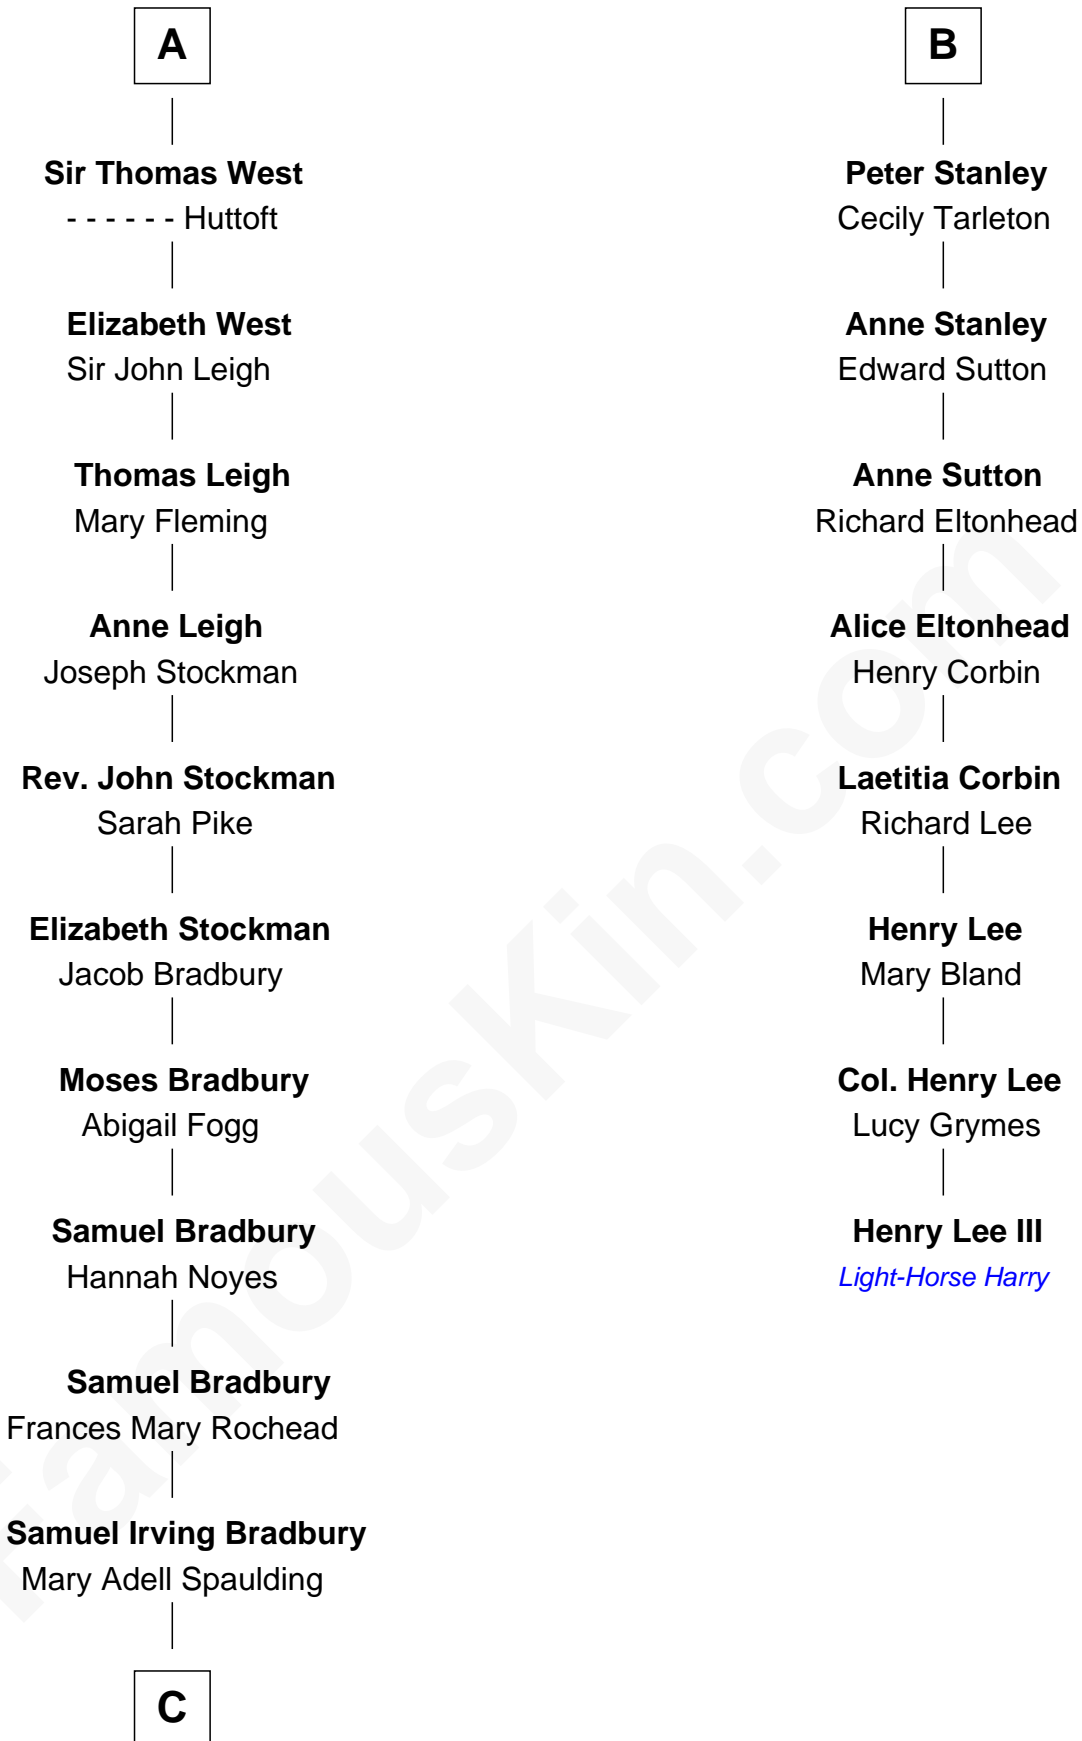

# FamousKin.com Relationship Chart of

**Ray Bradbury**

*Author of The Martian Chronicles*

14th cousin 5 times removed of

**Henry Lee III**

*9th Governor of Virginia*

**Sir Robert de Holland**

Maude la Zouche

**C**

—  
**Samuel Hinkston Bradbury**

Minnie Alice Davis

—  
**Leonard Spaulding Bradbury**

Esther Marie Moberg

—  
**Ray Bradbury**

*Author of [The Martian Chronicles](#)*

FamousKin.com