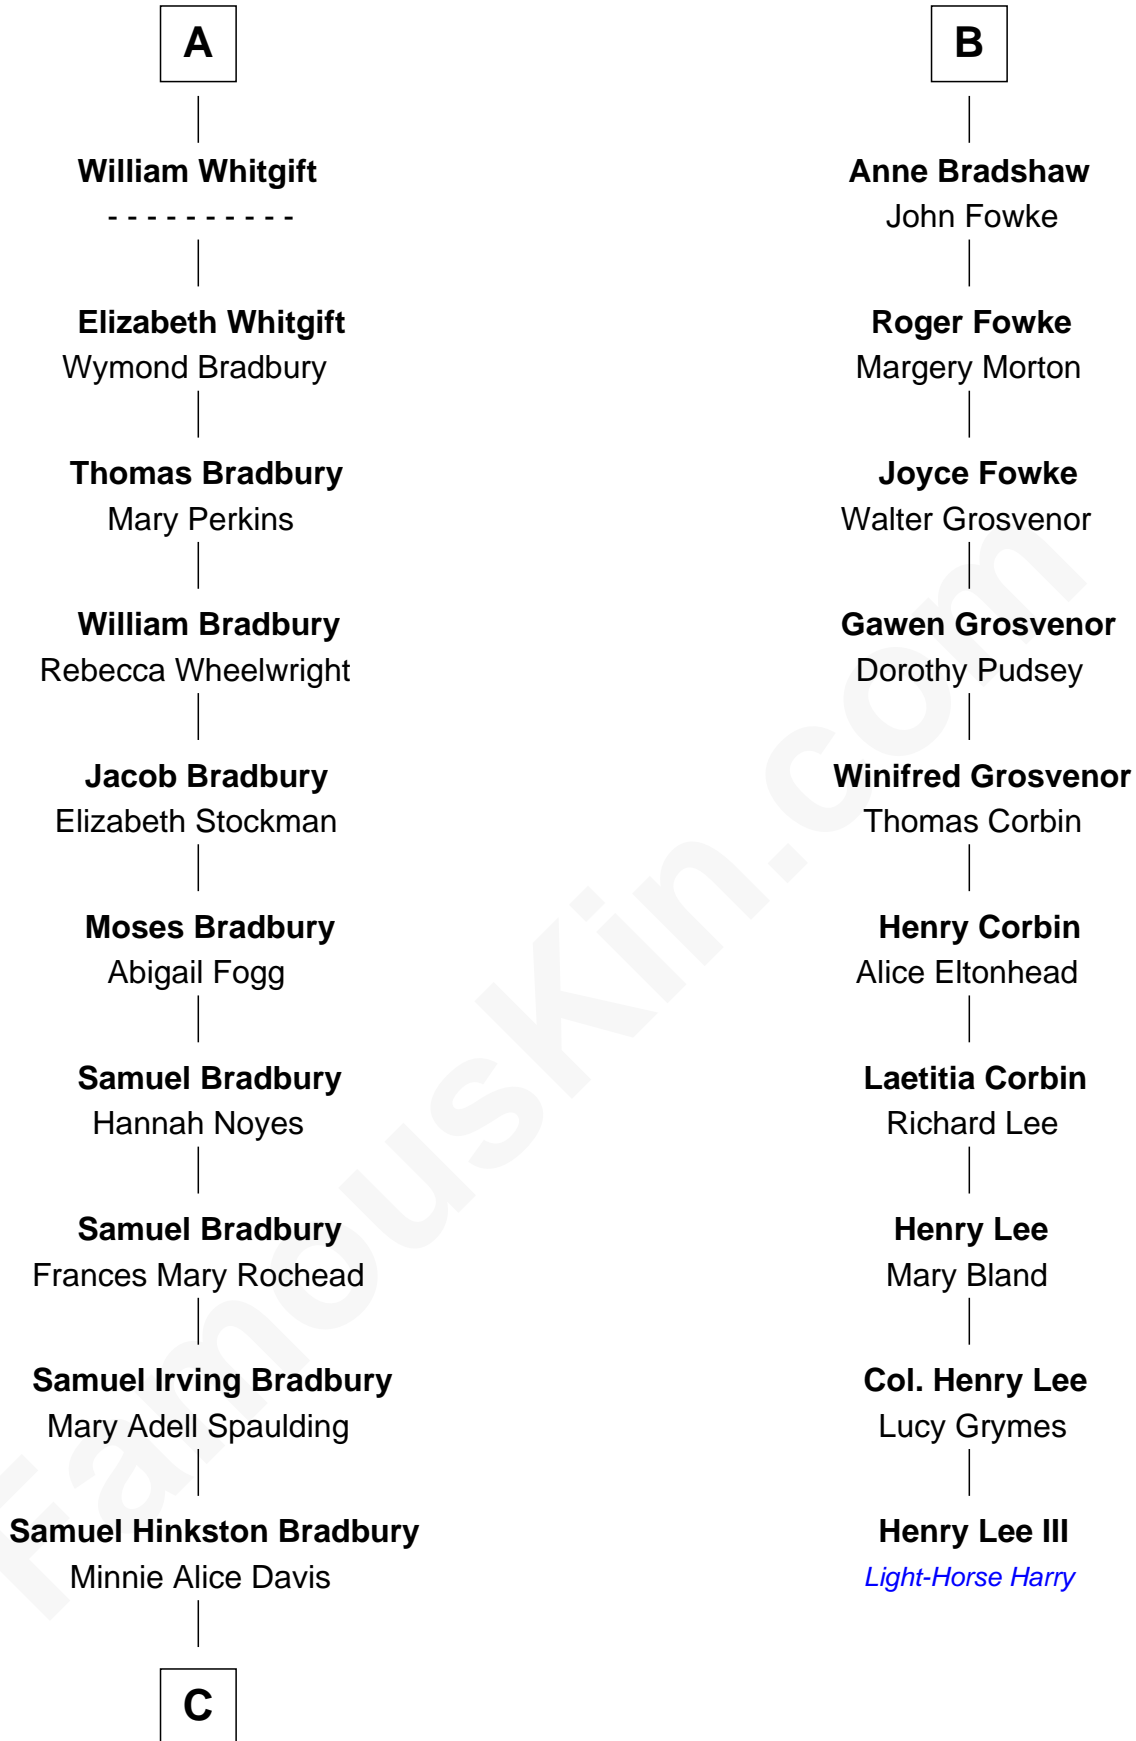

FamousKin.com

Relationship Chart of

Ray Bradbury

Author of The Martian Chronicles

16th cousin 2 times removed of

Henry Lee III

9th Governor of Virginia

C

—
Leonard Spaulding Bradbury

Esther Marie Moberg

—
Ray Bradbury

Author of [The Martian Chronicles](#)

FamousKin.com