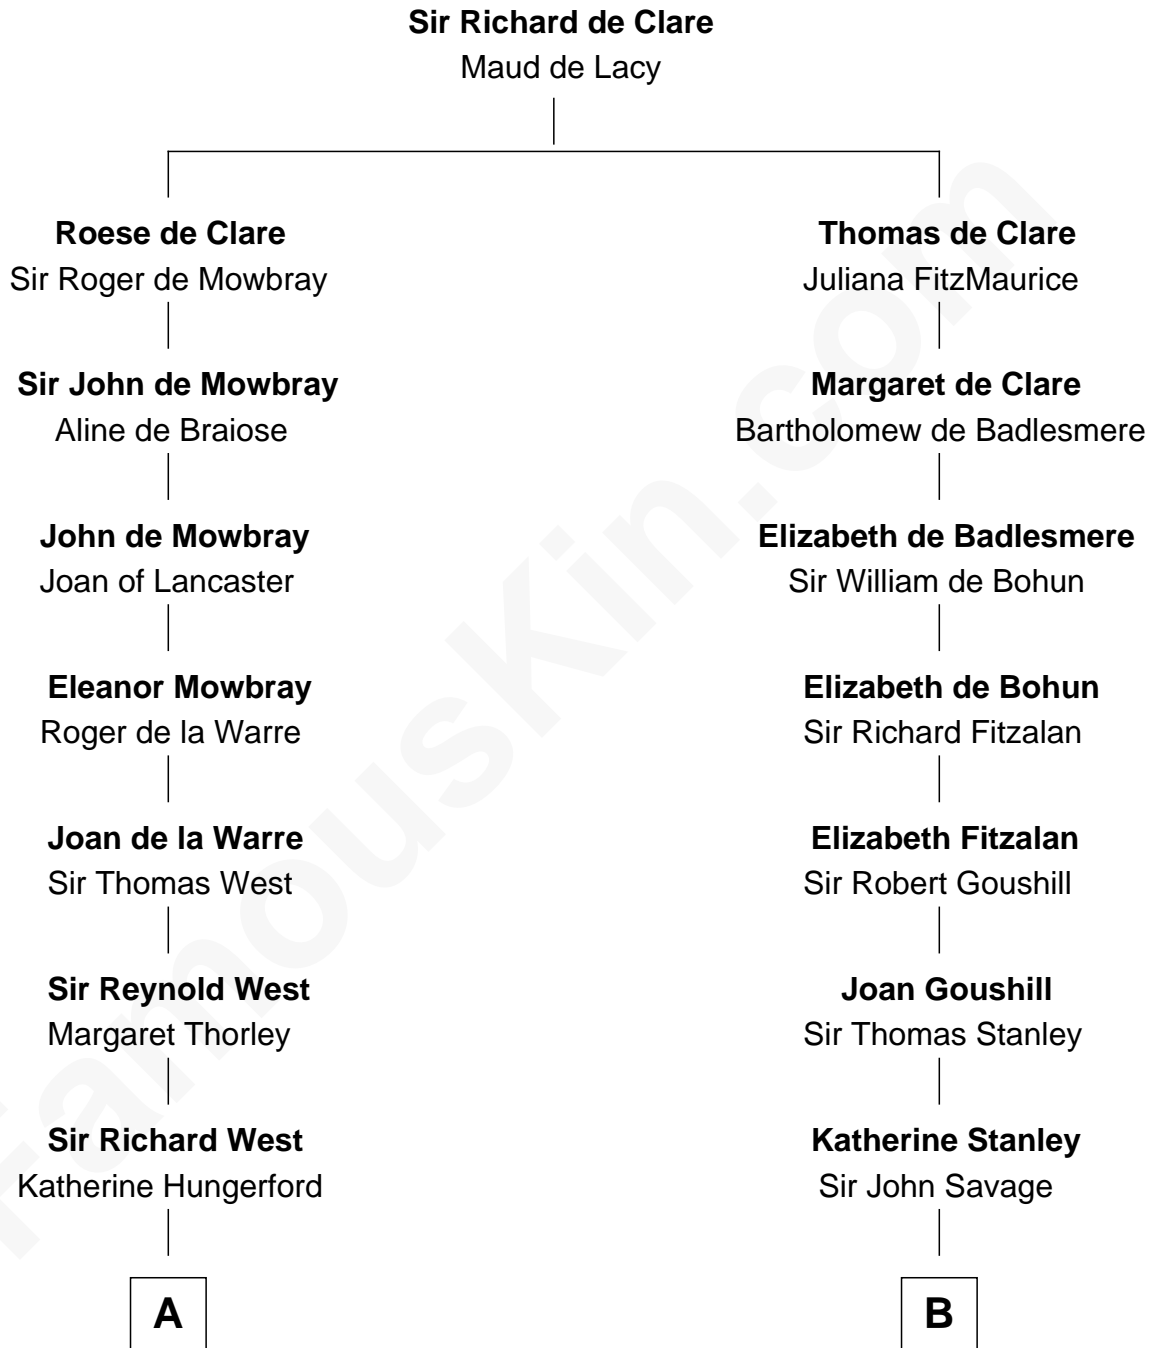

FamousKin.com

Relationship Chart of

Ray Bradbury

Author of The Martian Chronicles

17th cousin 4 times removed of

General Robert E. Lee

Confederate Army - U.S. Civil War

C

—
Samuel Bradbury
Frances Mary Rothead

—
Samuel Irving Bradbury
Mary Adell Spaulding

—
Samuel Hinkston Bradbury
Minnie Alice Davis

—
Leonard Spaulding Bradbury
Esther Marie Moberg

—
Ray Bradbury
Author of The Martian Chronicles