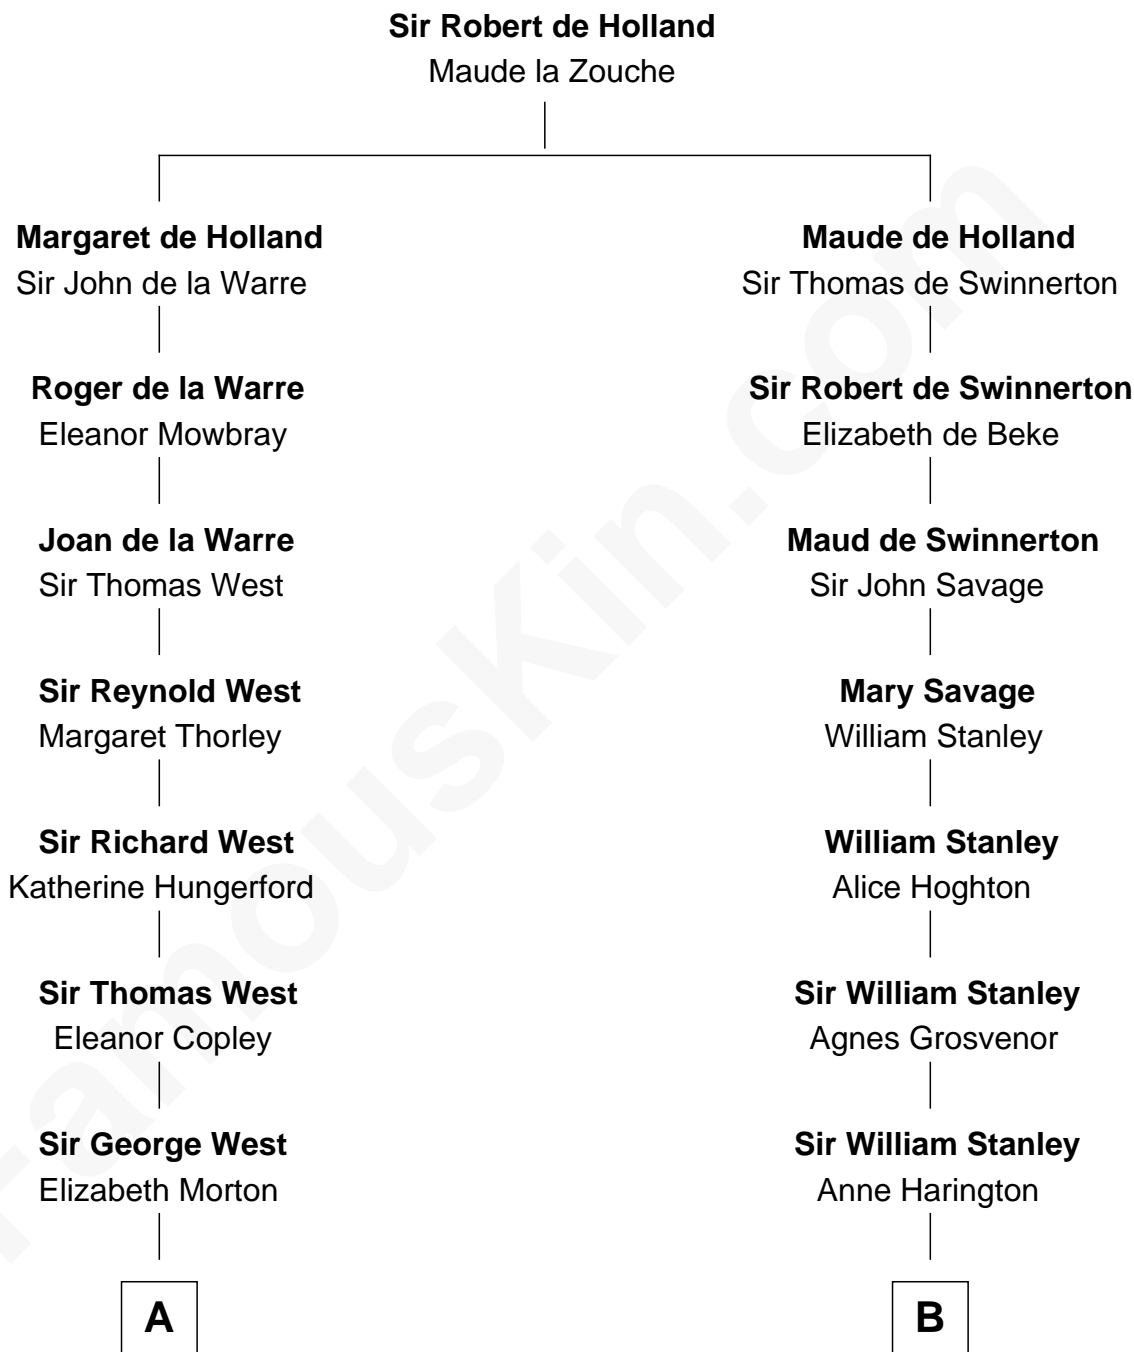

FamousKin.com

Relationship Chart of

Ray Bradbury

Author of The Martian Chronicles

15th cousin 4 times removed of

General Robert E. Lee

Confederate Army - U.S. Civil War

C

—
Samuel Hinkston Bradbury

Minnie Alice Davis

—
Leonard Spaulding Bradbury

Esther Marie Moberg

—
Ray Bradbury

Author of [The Martian Chronicles](#)

FamousKin.com