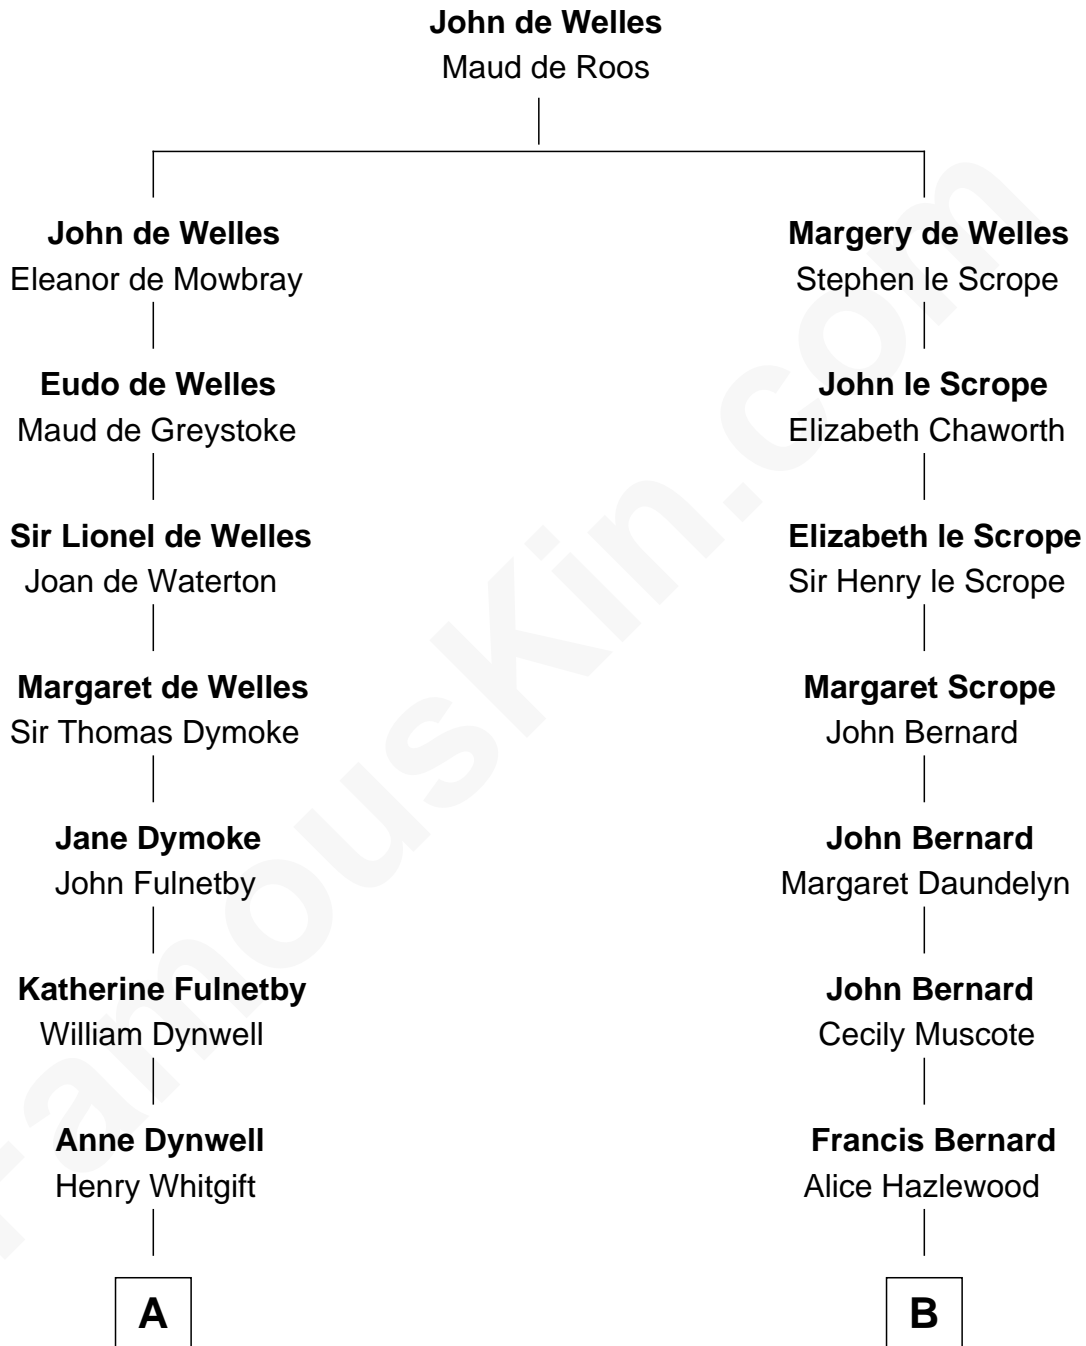

FamousKin.com

Relationship Chart of

Ray Bradbury

Author of The Martian Chronicles

14th cousin 4 times removed of

General Robert E. Lee

Confederate Army - U.S. Civil War

C

—
Leonard Spaulding Bradbury

Esther Marie Moberg

—
Ray Bradbury

Author of [The Martian Chronicles](#)

FamousKin.com