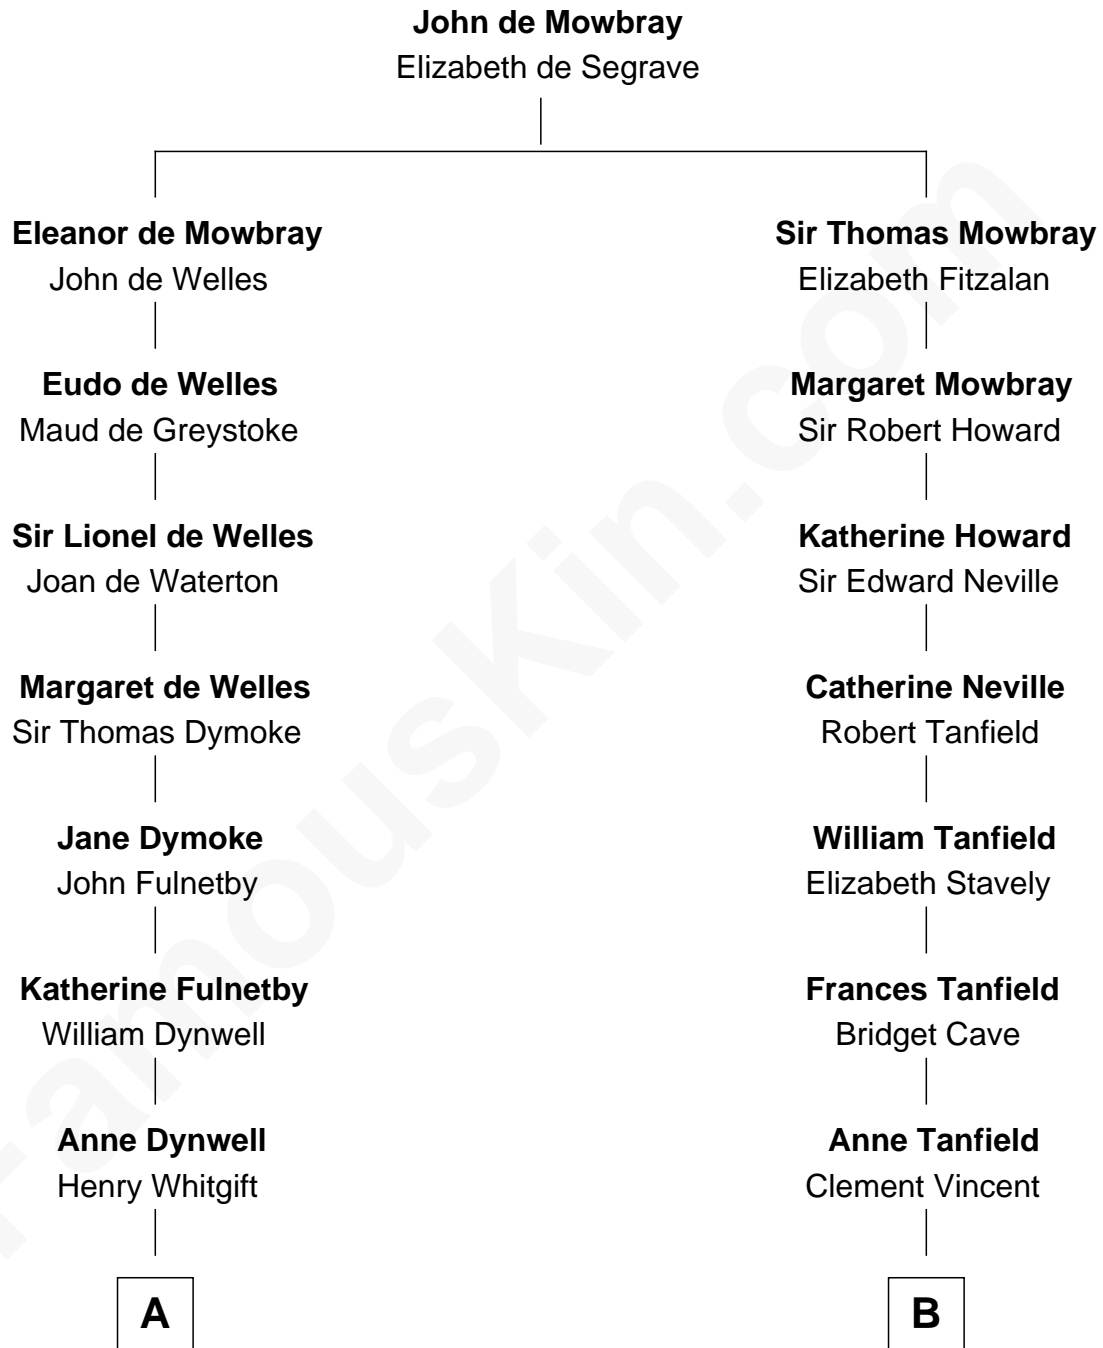

FamousKin.com

Relationship Chart of

Ray Bradbury

Author of The Martian Chronicles

15th cousin 3 times removed of

General Robert E. Lee

Confederate Army - U.S. Civil War

C

—
Leonard Spaulding Bradbury

Esther Marie Moberg

—
Ray Bradbury

Author of [The Martian Chronicles](#)

FamousKin.com