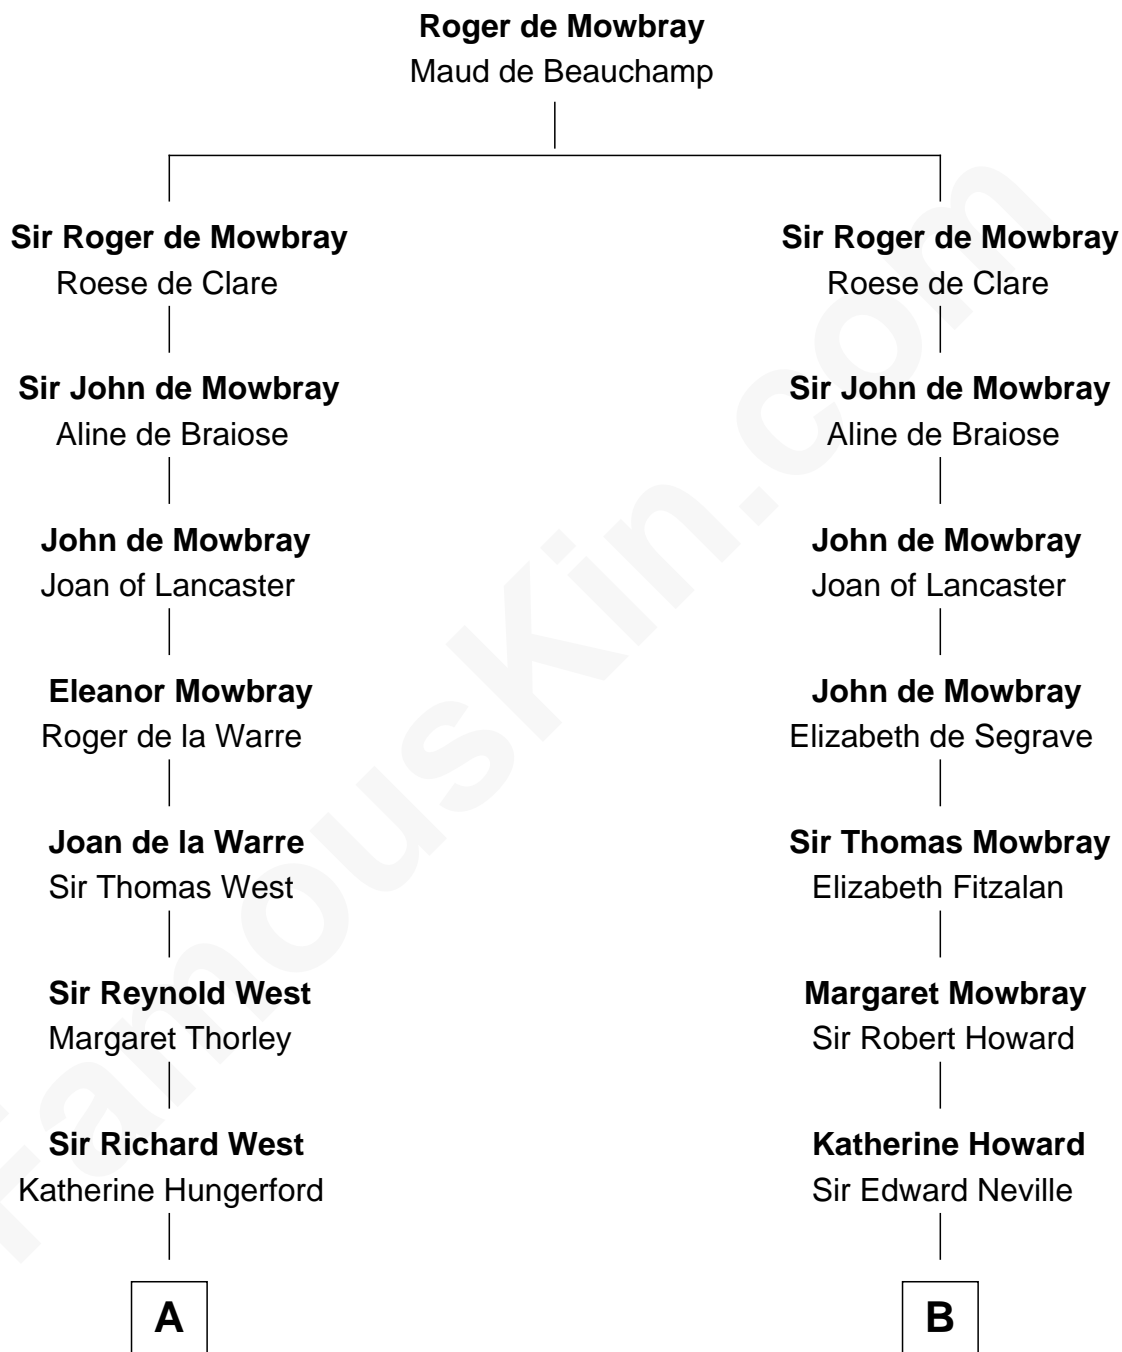

FamousKin.com

Relationship Chart of

Ray Bradbury

Author of The Martian Chronicles

19th cousin 2 times removed of

General Robert E. Lee

Confederate Army - U.S. Civil War