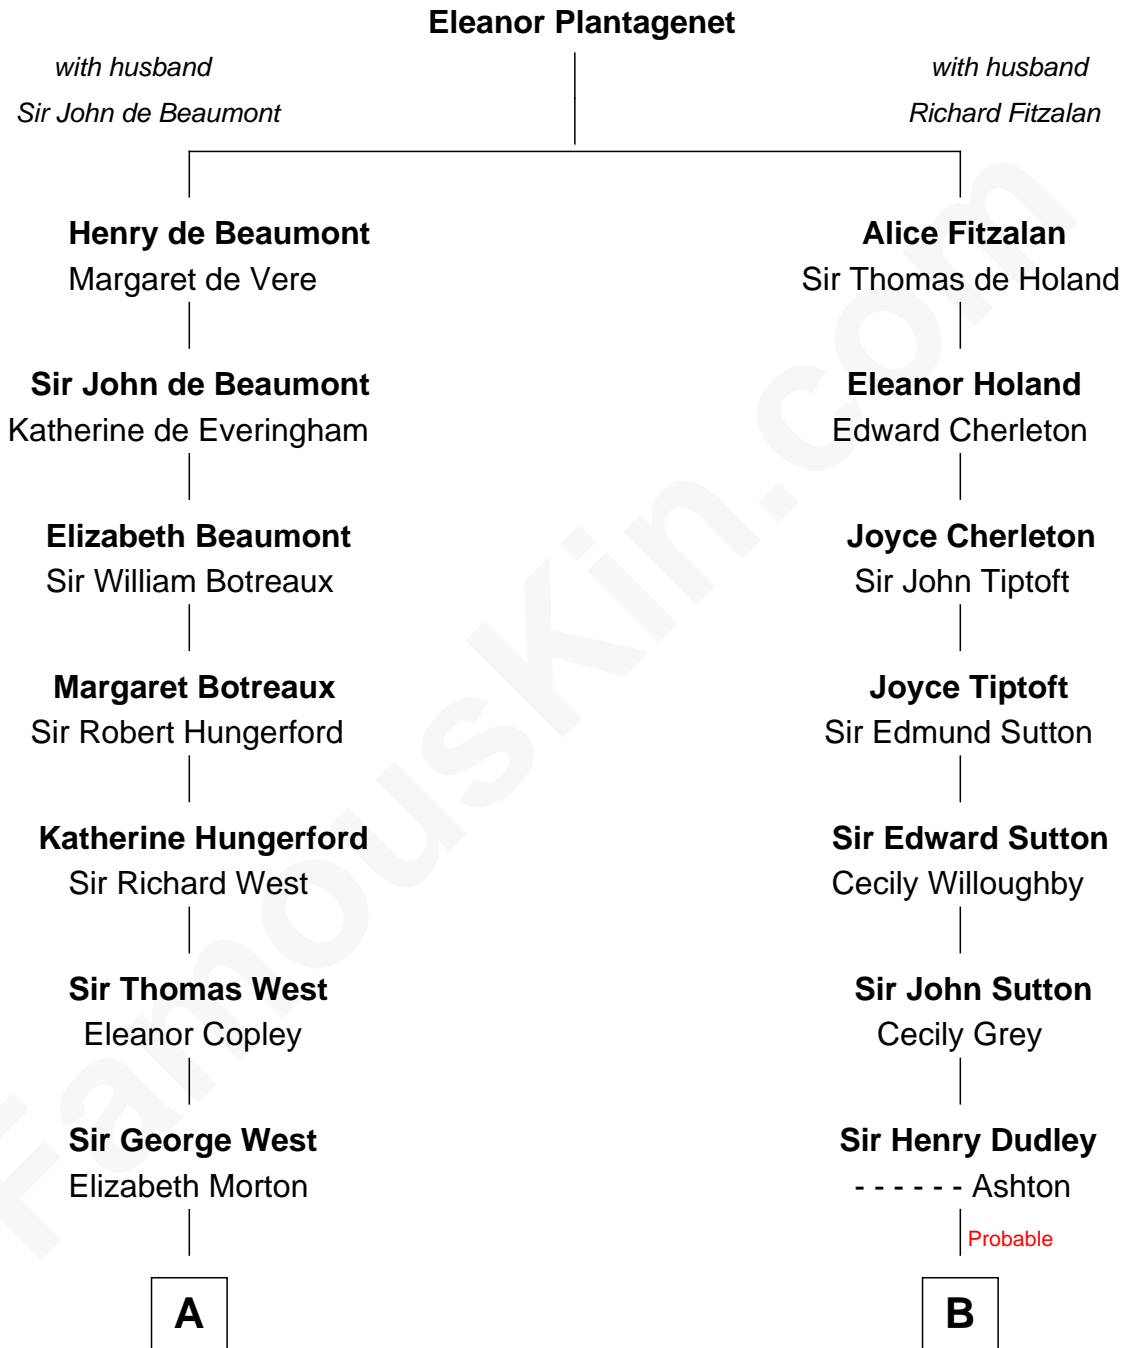

FamousKin.com Relationship Chart of

Ray Bradbury

Author of The Martian Chronicles

19th cousin 1 time removed of

Keri Russell

TV and Movie Actress

C

Samuel Hinkston Bradbury