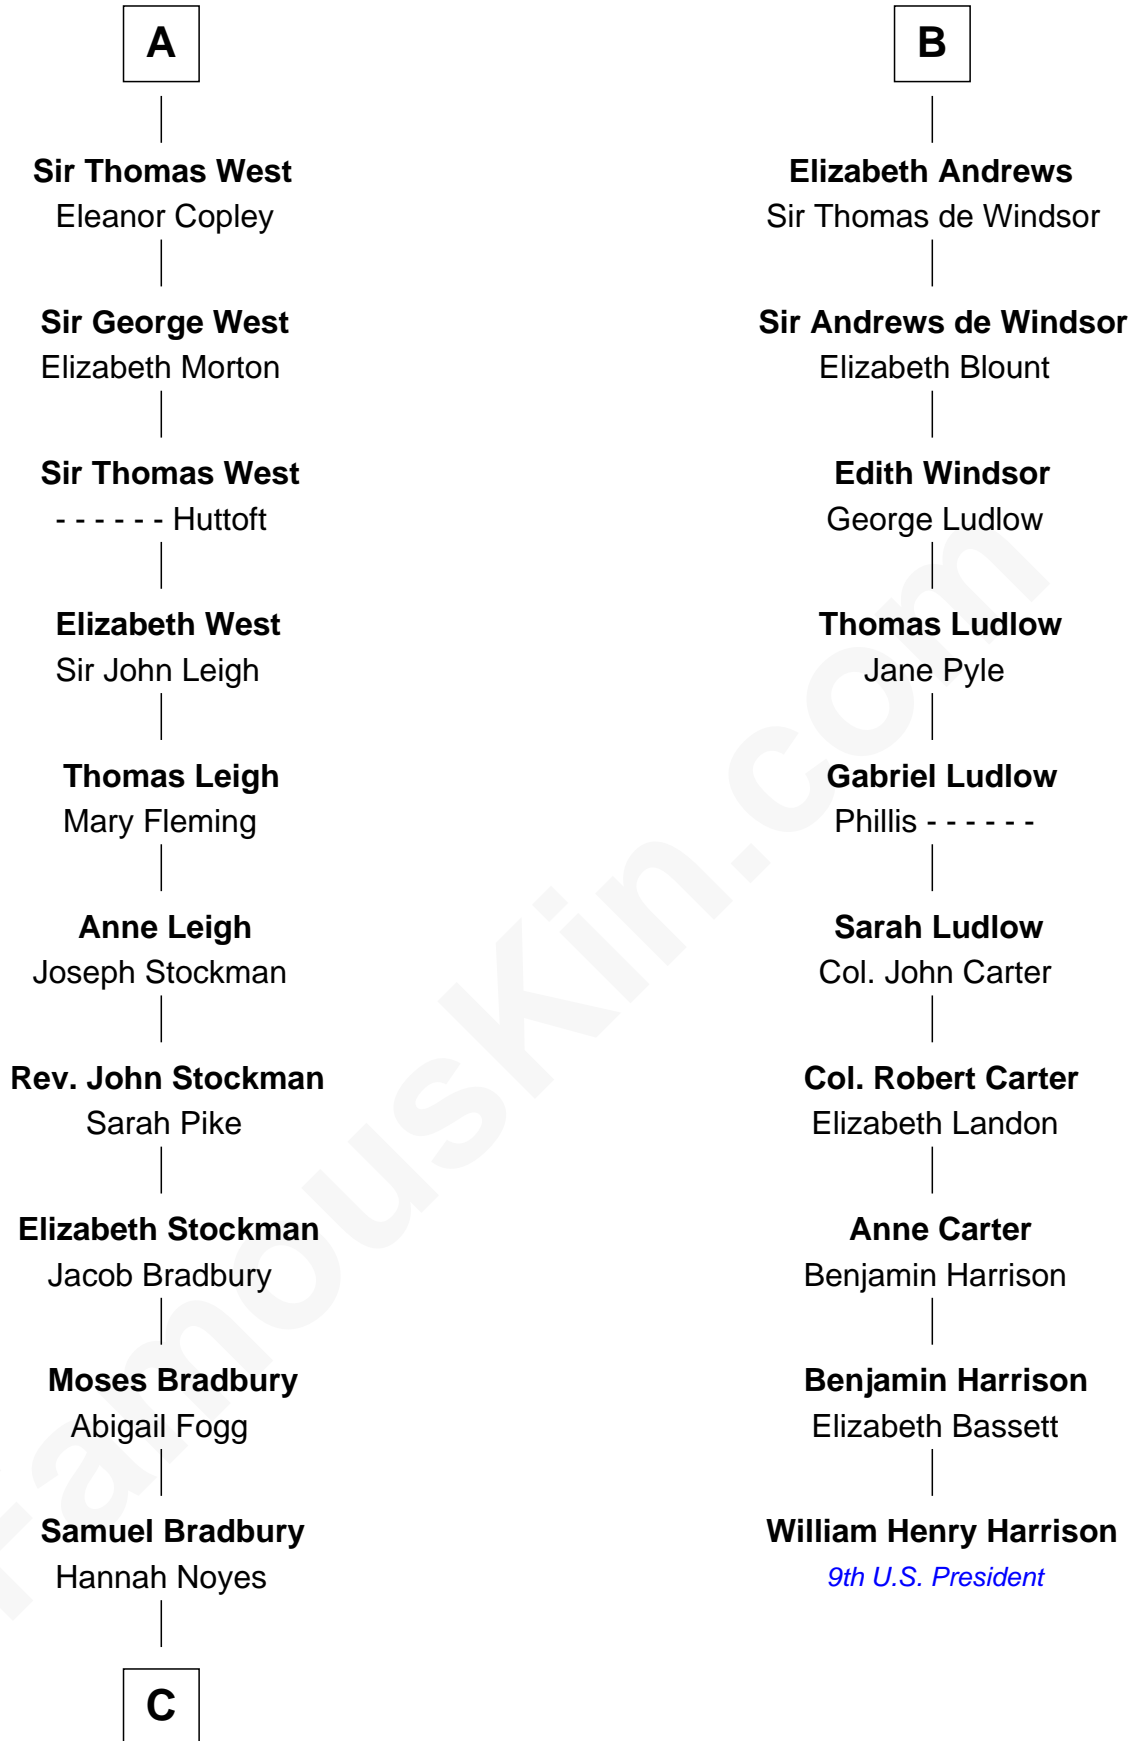

FamousKin.com Relationship Chart of

Ray Bradbury

Author of The Martian Chronicles

16th cousin 5 times removed of

William Henry Harrison

9th U.S. President

C

—
Samuel Bradbury
Frances Mary Rothead

—
Samuel Irving Bradbury
Mary Adell Spaulding

—
Samuel Hinkston Bradbury
Minnie Alice Davis

—
Leonard Spaulding Bradbury
Esther Marie Moberg

—
Ray Bradbury
Author of The Martian Chronicles

FamousKin.com