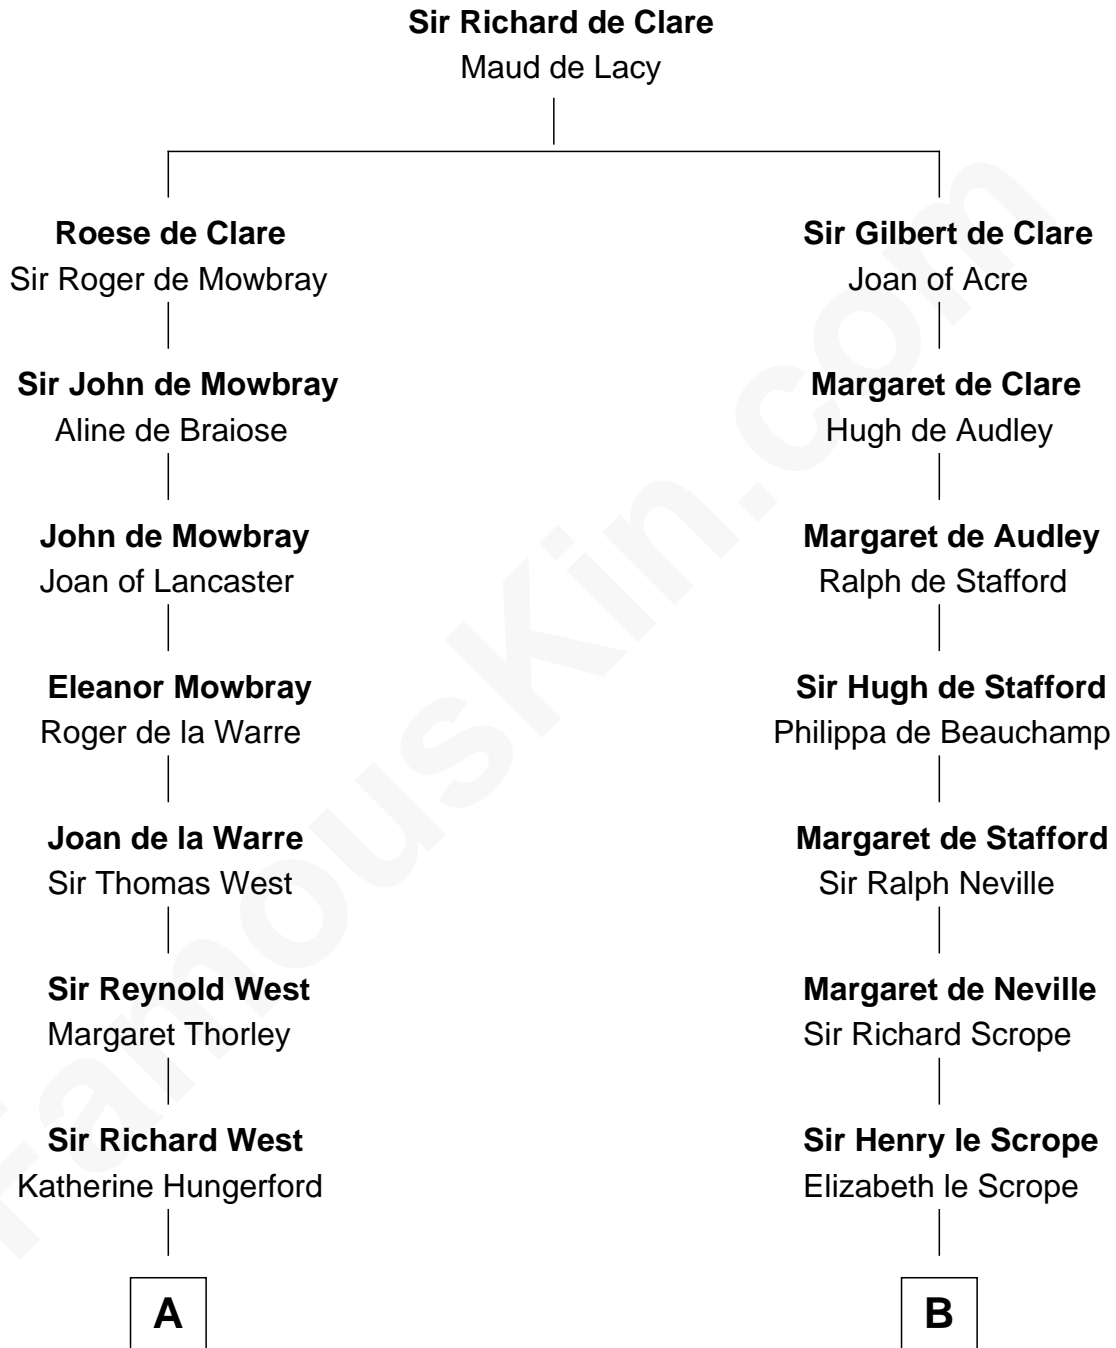

# FamousKin.com Relationship Chart of

**Ray Bradbury**

*Author of The Martian Chronicles*

17th cousin 4 times removed of

**William Henry Harrison**

*9th U.S. President*

**C**

—  
**Samuel Bradbury**  
Frances Mary Rothead

—  
**Samuel Irving Bradbury**  
Mary Adell Spaulding

—  
**Samuel Hinkston Bradbury**  
Minnie Alice Davis

—  
**Leonard Spaulding Bradbury**  
Esther Marie Moberg

—  
**Ray Bradbury**  
*Author of The Martian Chronicles*