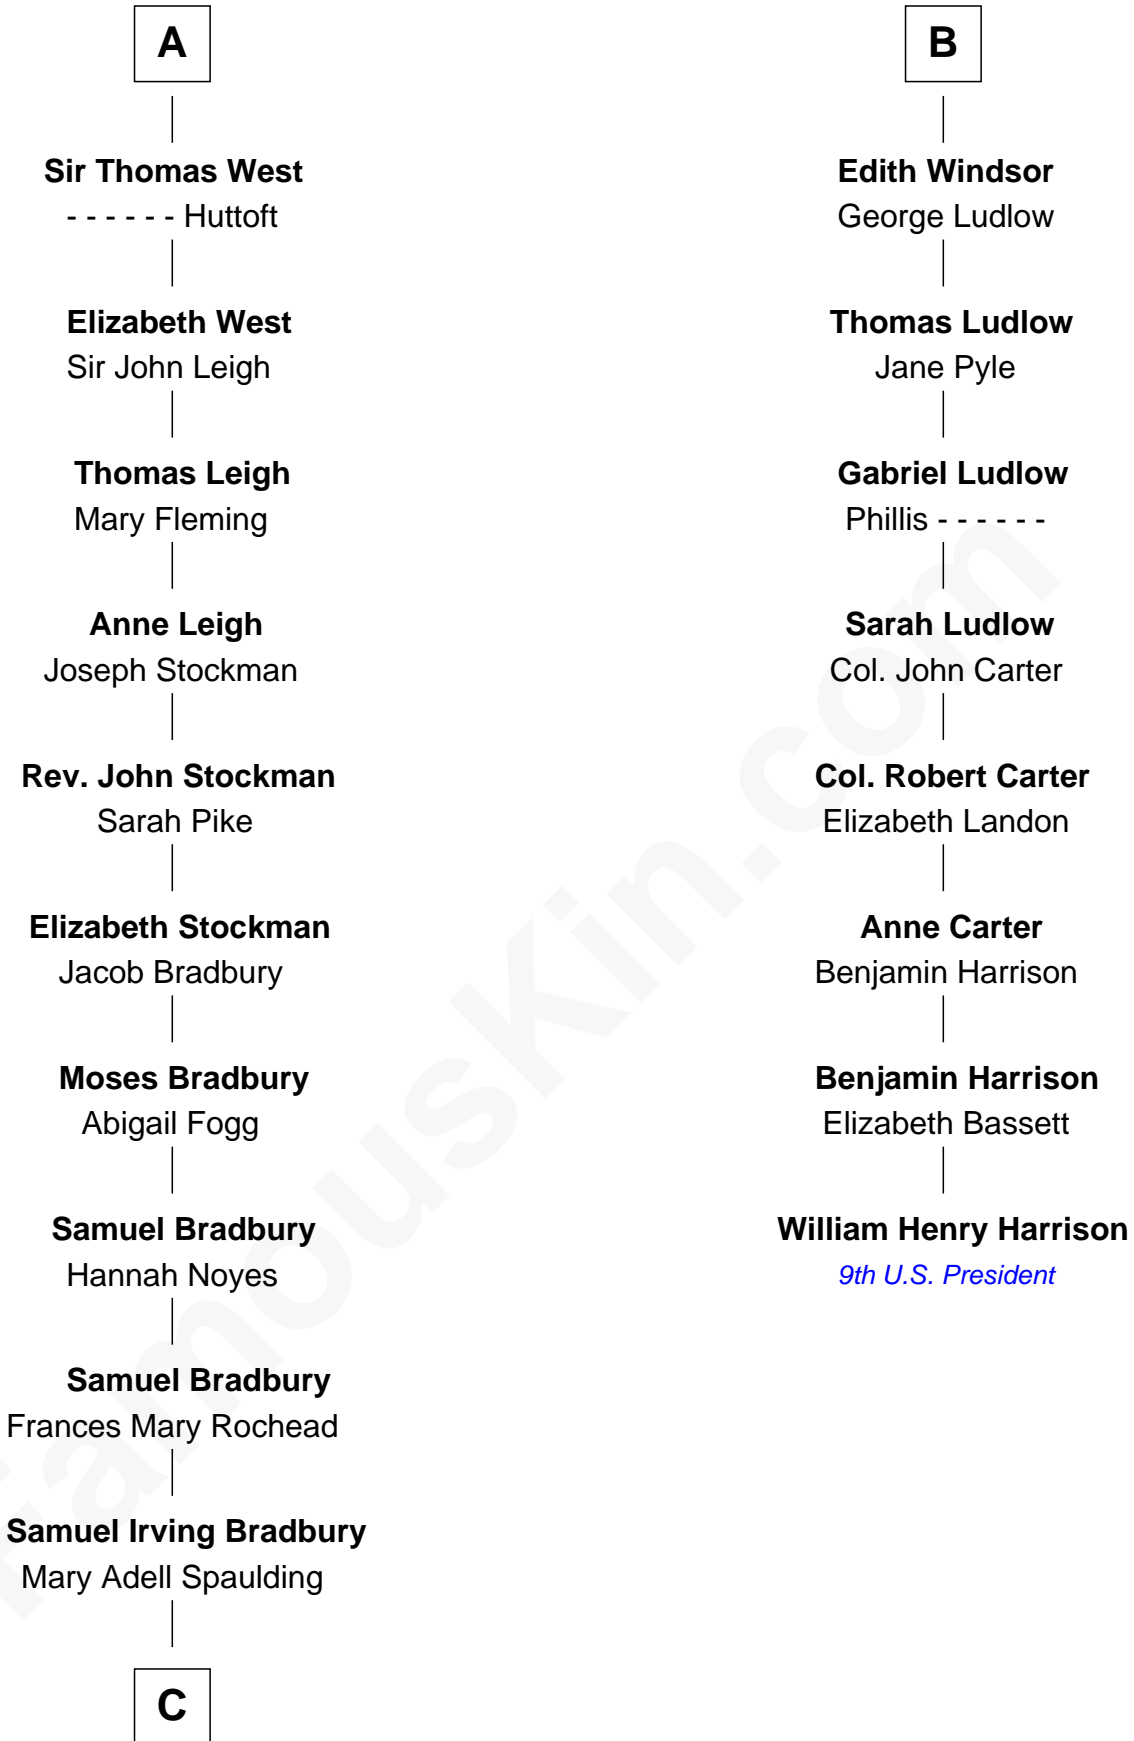

FamousKin.com

Relationship Chart of

Ray Bradbury

Author of The Martian Chronicles

14th cousin 5 times removed of

William Henry Harrison

9th U.S. President

Sir Hugh de Courtenay

Margaret Botreaux

Katherine Hungerford

Sir Richard West

Sir Thomas West

Eleanor Copley

Sir George West

Elizabeth Morton

A

Elizabeth Stratton

John Andrews

Elizabeth Andrews

Sir Thomas de Windsor

Sir Andrews de Windsor

Elizabeth Blount

B

C

Samuel Hinkston Bradbury

Minnie Alice Davis

Leonard Spaulding Bradbury

Esther Marie Moberg

Ray Bradbury

Author of The Martian Chronicles

FamousKin.com