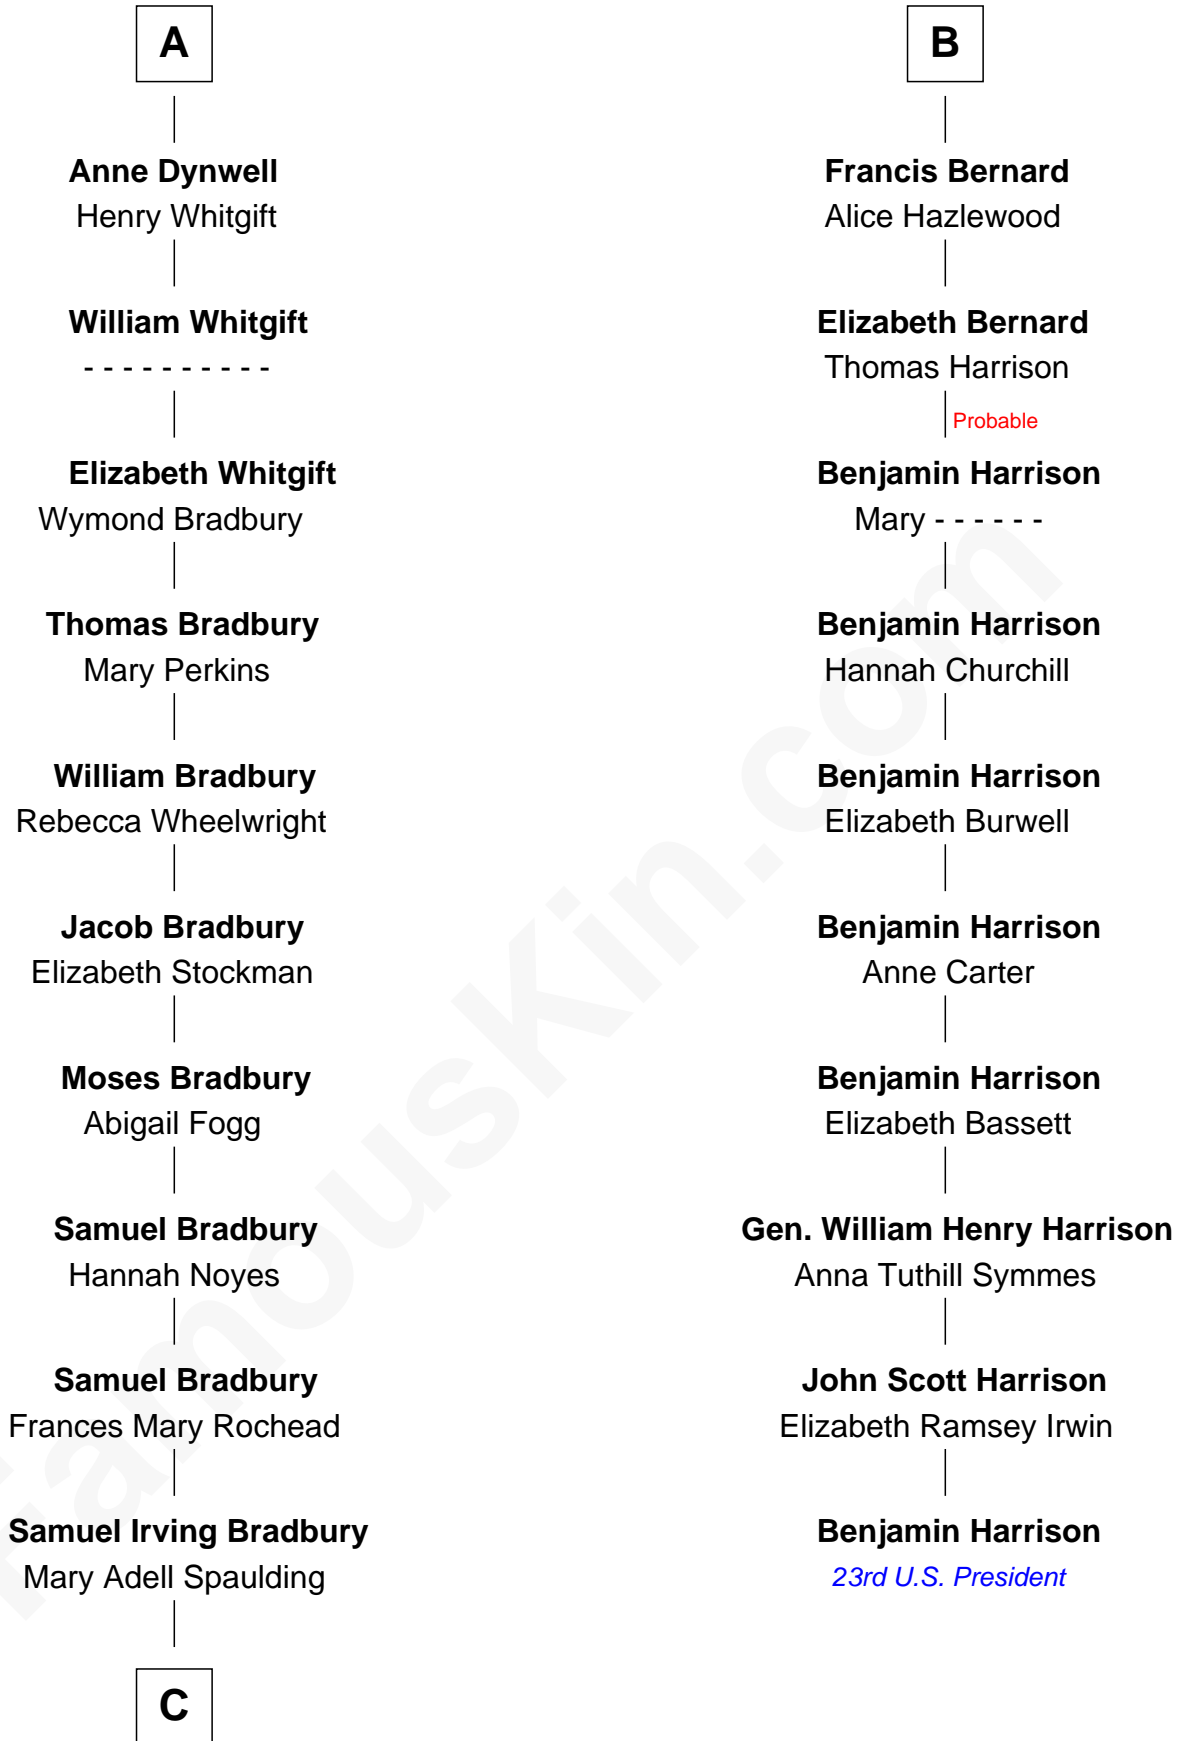

## Relationship Chart of

### Ray Bradbury

*Author of The Martian Chronicles*

16th cousin 3 times removed of

### Benjamin Harrison

*23rd U.S. President*

**Sir Thomas de Beauchamp**

Katherine de Mortimer

**C**

—  
**Samuel Hinkston Bradbury**

Minnie Alice Davis

—  
**Leonard Spaulding Bradbury**

Esther Marie Moberg

—  
**Ray Bradbury**

*Author of [The Martian Chronicles](#)*

FamousKin.com