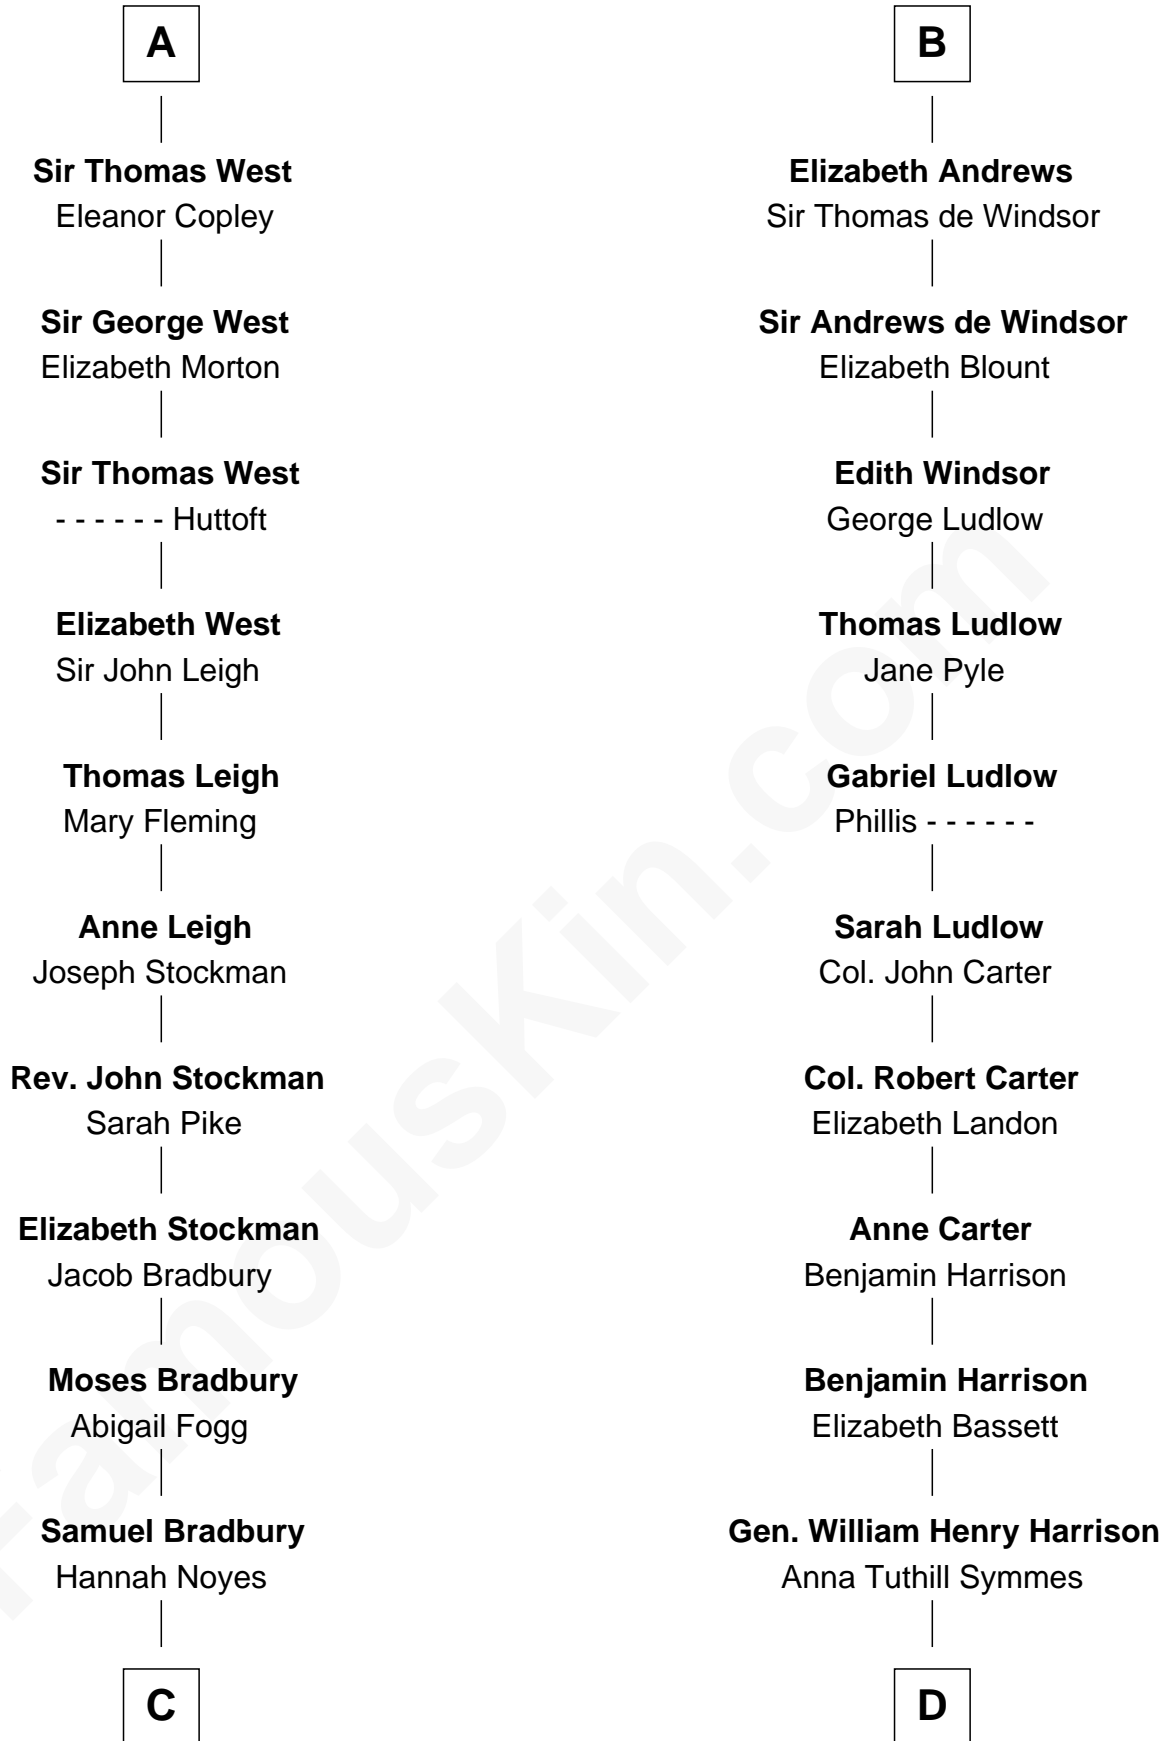

## Relationship Chart of

### Ray Bradbury

*Author of The Martian Chronicles*

18th cousin 3 times removed of

**Benjamin Harrison**

*23rd U.S. President*

**C**

**Samuel Bradbury**  
Frances Mary Rothead

**Samuel Irving Bradbury**  
Mary Adell Spaulding

**Samuel Hinkston Bradbury**  
Minnie Alice Davis

**Leonard Spaulding Bradbury**  
Esther Marie Moberg

**Ray Bradbury**  
*Author of The Martian Chronicles*

**D**

**John Scott Harrison**  
Elizabeth Ramsey Irwin