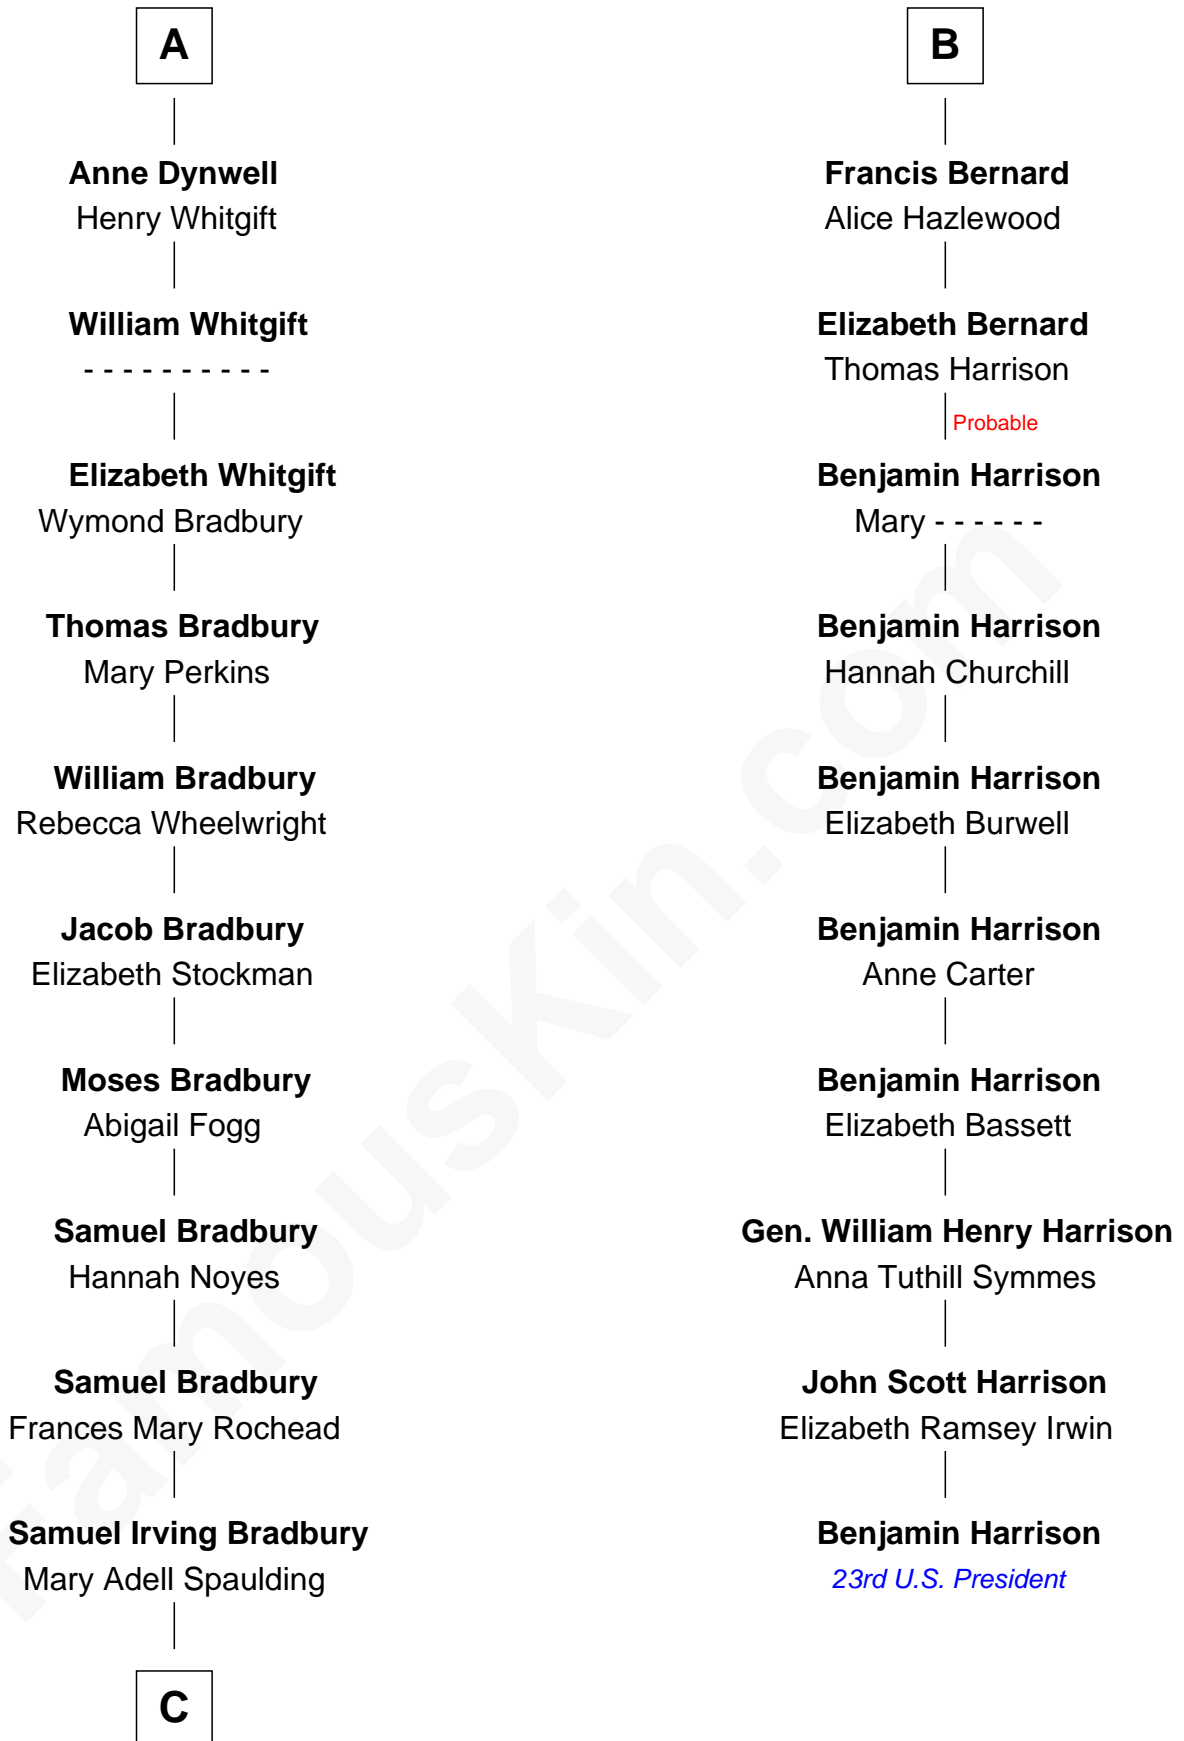

# FamousKin.com Relationship Chart of

**Ray Bradbury**

*Author of The Martian Chronicles*

16th cousin 3 times removed of

**Benjamin Harrison**

*23rd U.S. President*

**C**

—  
**Samuel Hinkston Bradbury**

Minnie Alice Davis

—  
**Leonard Spaulding Bradbury**

Esther Marie Moberg

—  
**Ray Bradbury**

*Author of [The Martian Chronicles](#)*

FamousKin.com