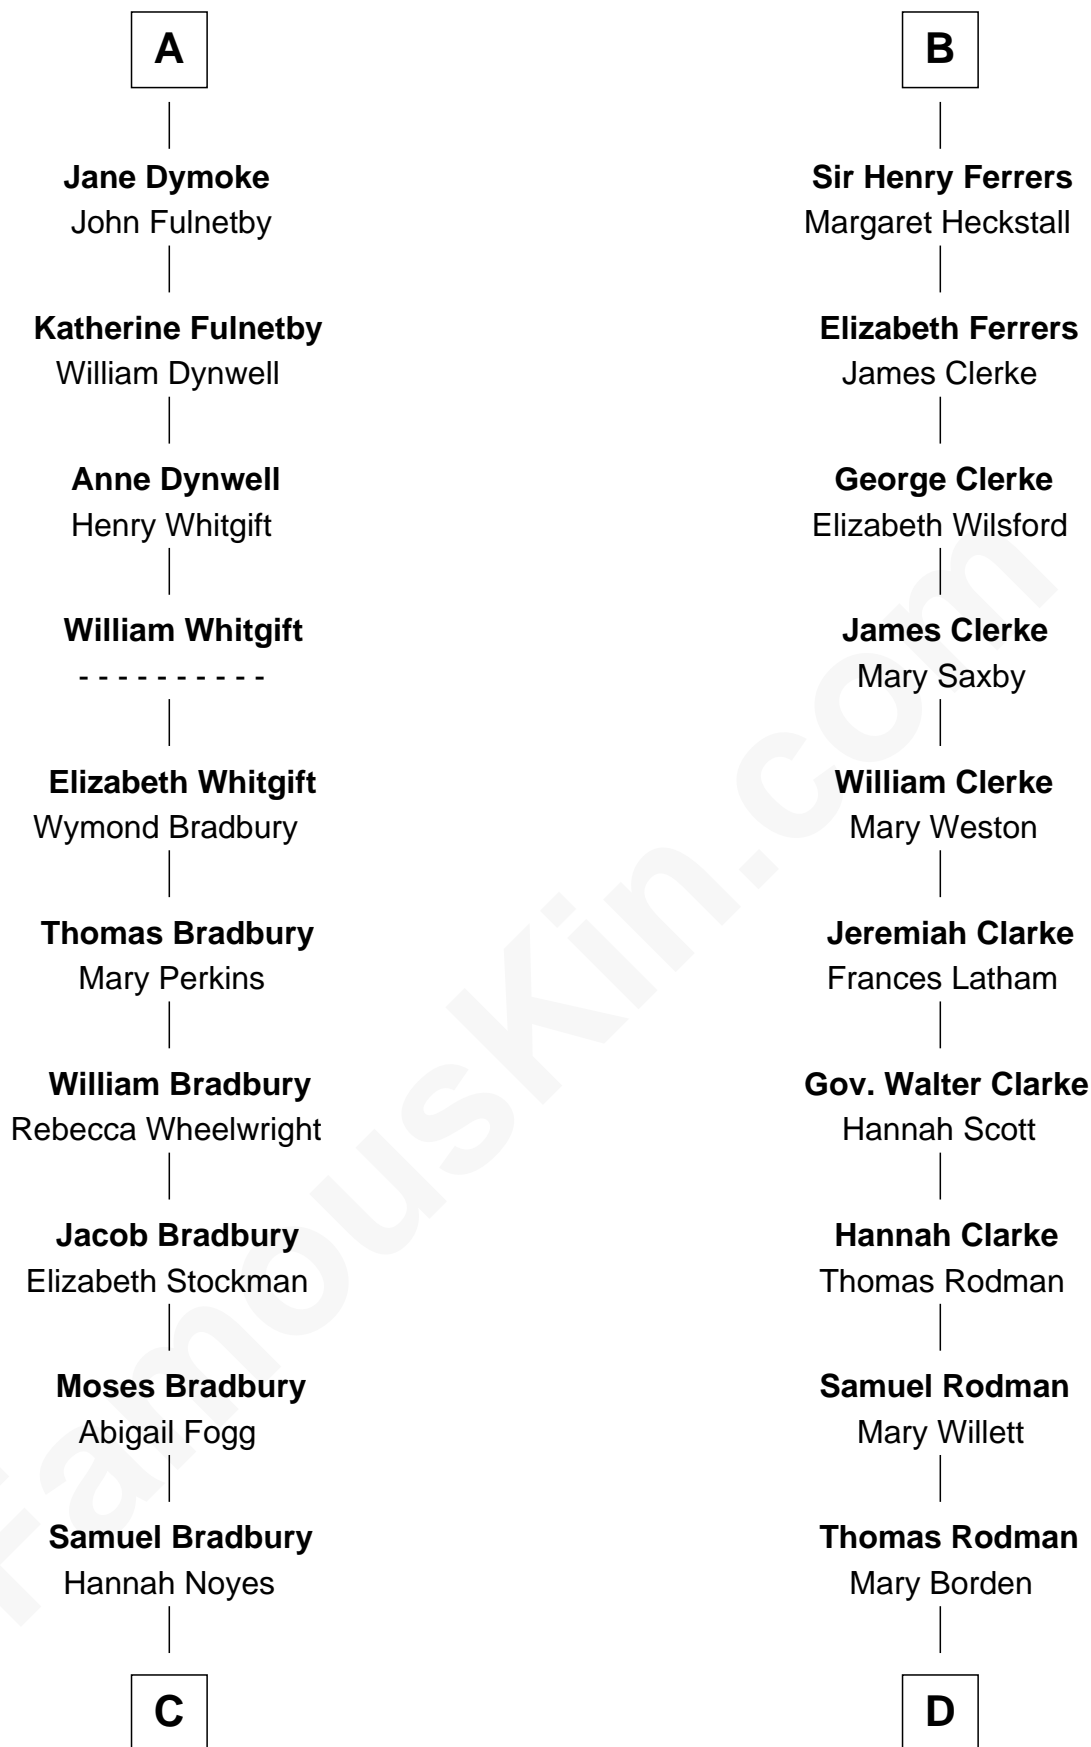

# FamousKin.com Relationship Chart of

**Ray Bradbury**

*Author of The Martian Chronicles*

19th cousin 2 times removed of

**Joseph Wharton**

*Founder of the Wharton School of Business*

**C**

**Samuel Bradbury**  
Frances Mary Rothead

**Samuel Irving Bradbury**  
Mary Adell Spaulding

**Samuel Hinkston Bradbury**  
Minnie Alice Davis

**Leonard Spaulding Bradbury**  
Esther Marie Moberg

**Ray Bradbury**  
*Author of The Martian Chronicles*

**D**

**Hannah Rodman**  
Samuel Rowland Fisher

**Deborah Fisher**  
William Wharton

**Joseph Wharton**  
*Founder, Wharton School of Business*