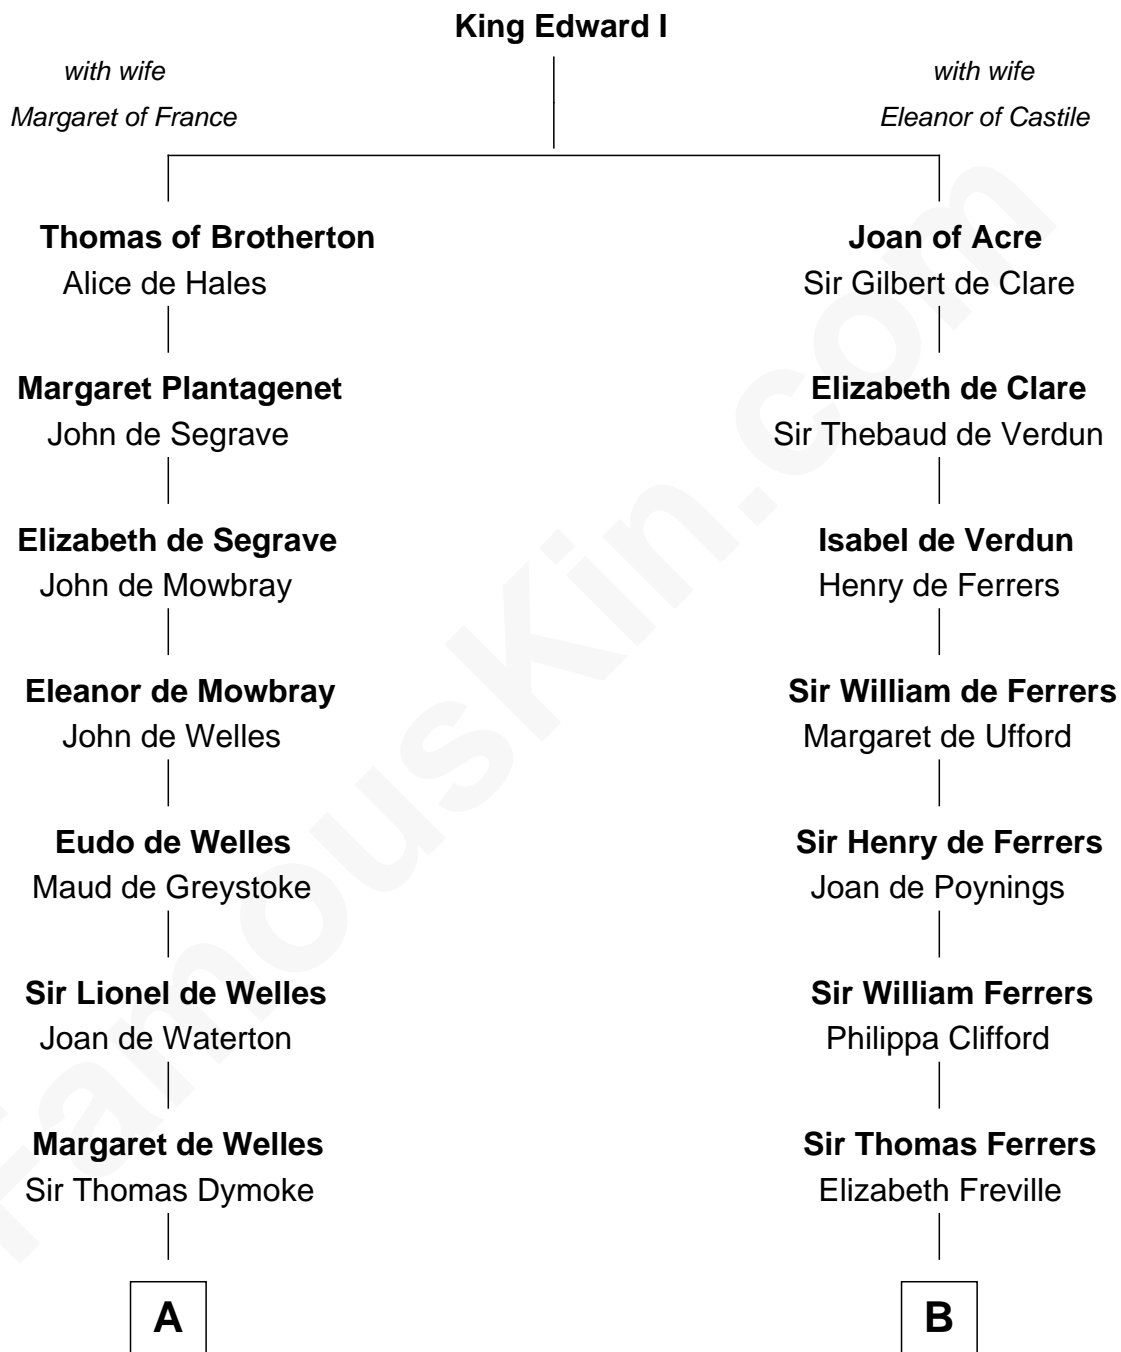

# FamousKin.com Relationship Chart of

**Ray Bradbury**

*Author of The Martian Chronicles*

19th cousin 2 times removed of

**Joseph Wharton**

*Founder of the Wharton School of Business*

**C**

**Samuel Bradbury**  
Frances Mary Rothead

**Samuel Irving Bradbury**  
Mary Adell Spaulding

**Samuel Hinkston Bradbury**  
Minnie Alice Davis

**Leonard Spaulding Bradbury**  
Esther Marie Moberg

**Ray Bradbury**  
*Author of The Martian Chronicles*

**D**

**Hannah Rodman**  
Samuel Rowland Fisher

**Deborah Fisher**  
William Wharton

**Joseph Wharton**  
*Founder, Wharton School of Business*